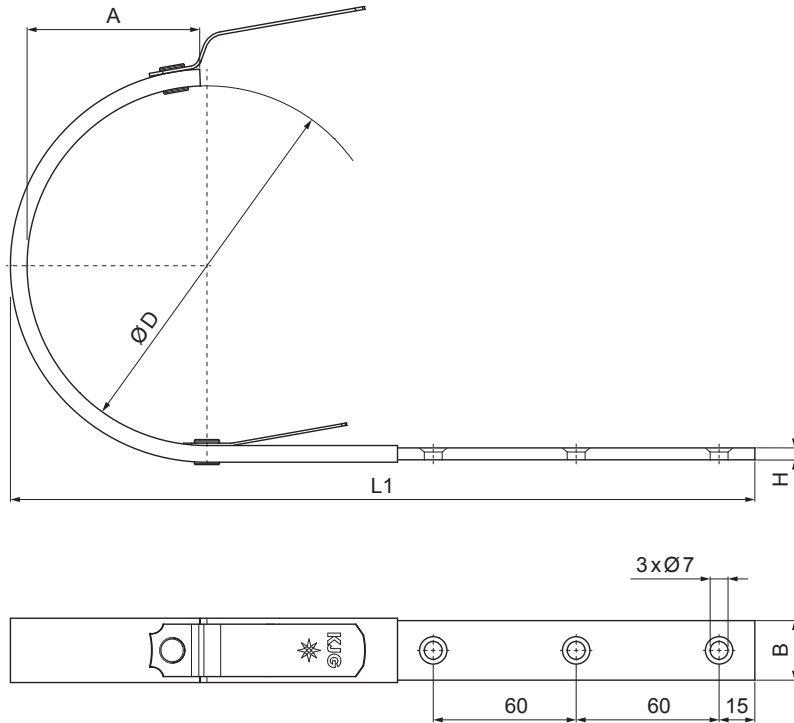

TECHNICAL SHEET

GUTTER HOOK

M-MHOB

M Copper – Natur

Dimensions [mm]				
Nominal size	A	B x H	ØD	L1
200/380	37	25 x 6	80	290
250/430	50	25 x 6	105	310
280/480	61	25 x 6	127	345
333/510	74	25 x 6	153	345
333/550	74	25 x 6	153	385
333/610	74	25 x 6	153	445
400/650	93	25 x 6	192	440

INDEX	CHANGE	DATE	SIGNATURE	KJG QUALITY®	Scan code for 3D model	
MATERIAL BRAND			W.C.	WEIGHT kg	SCALE	
SIZE, SEMI-FINISHED PRODUCTS					STN STANDARD	SORTING NUMBER
AUXILIARY EQUIPMENT					NOTE	POSITION NUMBER
ELABORATED BY Ing. Kluska M.					OLD DRAWING	DRAWING NUMBER
TESTED BY						
TECHNOLOGIST			TECHNOLOGIST			
NAME			Gutter hook		Number of sheets	M-MHOB Sheet