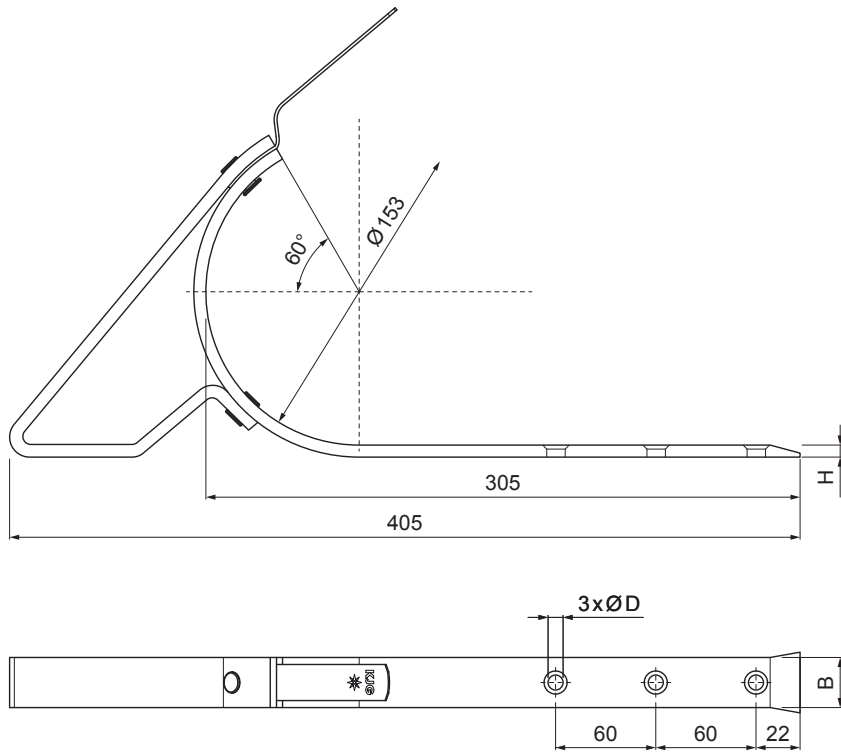

TECHNICAL SHEET

ON-ROOF GUTTER HOOK WITH SUPPORT

M-MHSSN

M Copper – Natur

INDEX	CHANGE	DATE	SIGNATURE		
MATERIAL BRAND			W.C.	WEIGHT kg	SCALE
SIZE, SEMI-FINISHED PRODUCTS				STN STANDARD	SORTING NUMBER
AUXILIARY EQUIPMENT				NOTE	POSITION NUMBER
ELABORATED BY Ing. Kluska M.				OLD DRAWING	DRAWING NUMBER
TESTED BY					
TECHNOLOGIST			TECHNOLOGIST		
NAME			On-roof gutter hook with support		
			Number of sheets	M-MHSSN	Sheet 

Created: 20.04.2026 07:25:11

Technical changes reserved

Dimensions [mm]		
Nominal size	B x H	Ø D
4	20 x 6	7