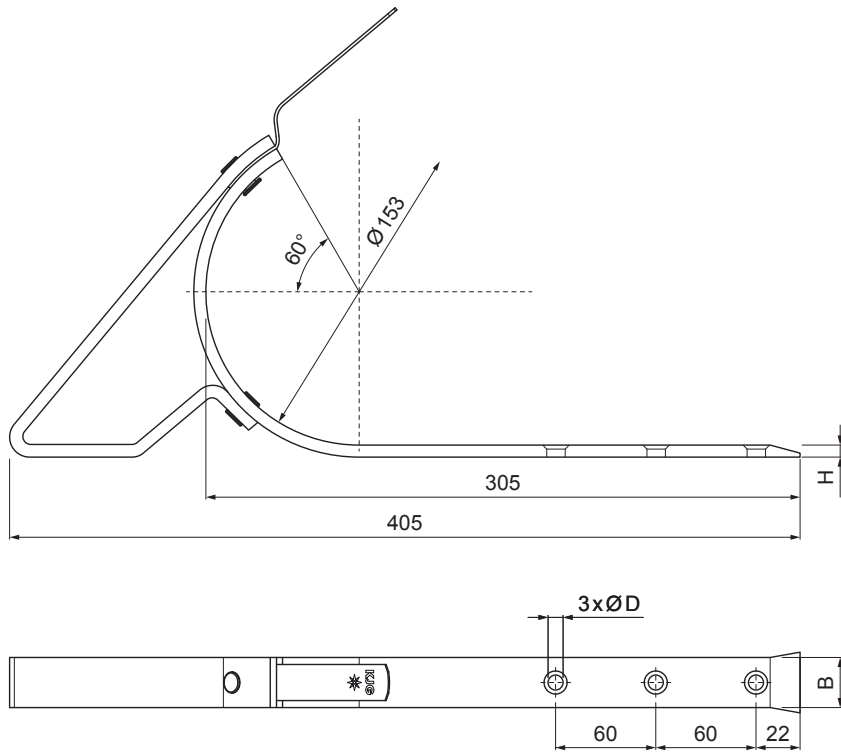

TECHNICAL SHEET

ON-ROOF GUTTER HOOK WITH SUPPORT

M-MHSSN

M Copper – Natur

INDEX	CHANGE	DATE	SIGNATURE	KJG QUALITY®	Scan code for 3D model
MATERIAL BRAND			W.C.	WEIGHT kg	SCALE
SIZE, SEMI-FINISHED PRODUCTS				STN STANDARD	SORTING NUMBER
AUXILIARY EQUIPMENT				NOTE	POSITION NUMBER
ELABORATED BY Ing. Kluska M.				OLD DRAWING	DRAWING NUMBER
TESTED BY			TECHNOLOGIST		
NAME			On-roof gutter hook with support		Number of sheets
					M-MHSSN Sheet

Created: 04.06.2026 10:46:18

Technical changes reserved

Dimensions [mm]		
Nominal size	B x H	Ø D
4	20 x 6	7