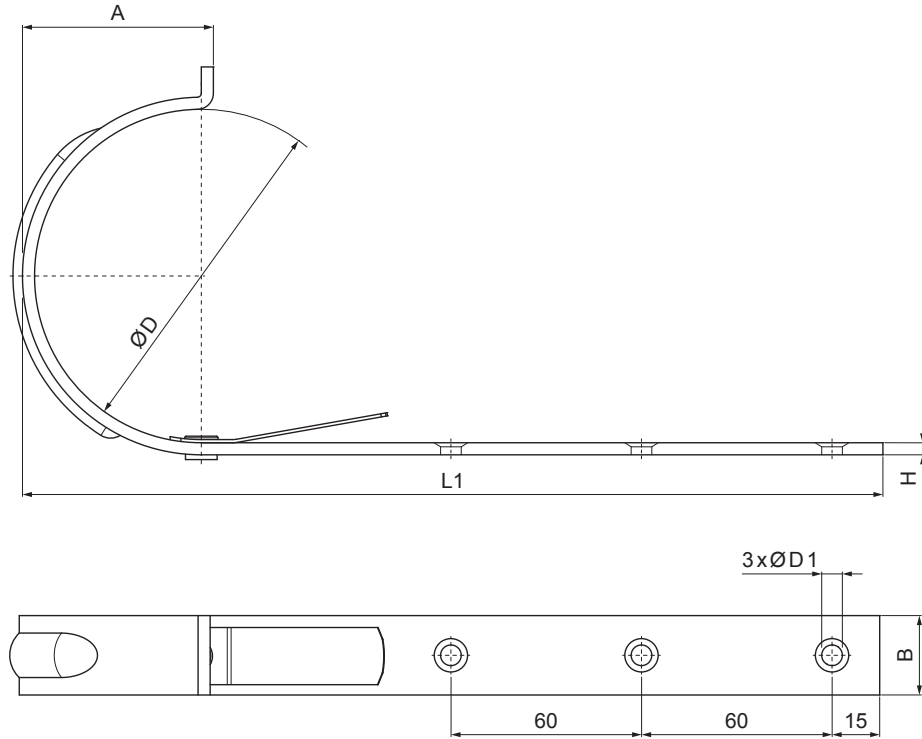

TECHNICAL SHEET

GUTTER HOOK WITH A NOSE

IT-MHPN

M Copper – Natur

INDEX	CHANGE	DATE	SIGNATURE		
MATERIAL BRAND			W.C.	WEIGHT kg	SCALE
SIZE, SEMI-FINISHED PRODUCTS				STN STANDARD	SORTING NUMBER
AUXILIARY EQUIPMENT				NOTE	POSITION NUMBER
ELABORATED BY Ing. Kluska M.				OLD DRAWING	DRAWING NUMBER
TESTED BY					
TECHNOLOGIST			TECHNOLOGIST	Number of sheets	IT-MHPN Sheet 
NAME			Gutter hook with a nose		

Created: 04.06.2026 06:17:01

Technical changes reserved

Dimensions [mm]					
Nominal size	A	B x H	ØD	ØD1	L1
333/550	74	30 x 5	153	7	385