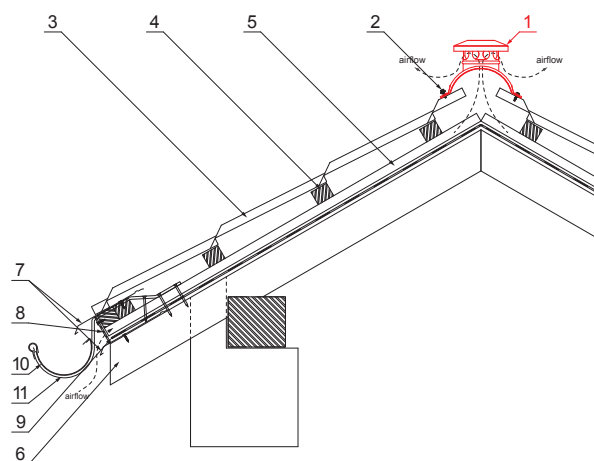

TECHNICKÝ LIST SNOW STOPPER

UNI-HRVE

DETAIL:

1. snow stopper
2. farmer screw 4,8x20
3. metal roofing
4. roof battens
5. battens
6. rafter
7. drip edge
8. protective ventilation belt
9. foil
10. gutter half-round
11. hook

TZ Galvanized steel prepainted – Reseda green – RAL 6011

INDEX	CHANGE	DATE	SIGNATURE	KJG QUALITY®	Scan code for 3D model	
MATERIAL BRAND			W.C.	WEIGHT kg	SCALE	
SIZE, SEMI-FINISHED PRODUCTS				STN STANDARD	SORTING NUMBER	
AUXILIARY EQUIPMENT				NOTE	POSITION NUMBER	
ELABORATED BY Ing. Kluska M.						
TESTED BY						
TECHNOLOGIST		TECHNOLOGIST		OLD DRAWING	DRAWING NUMBER	
NAME			Snow stopper		Number of sheets	UNI-HRVE Sheet