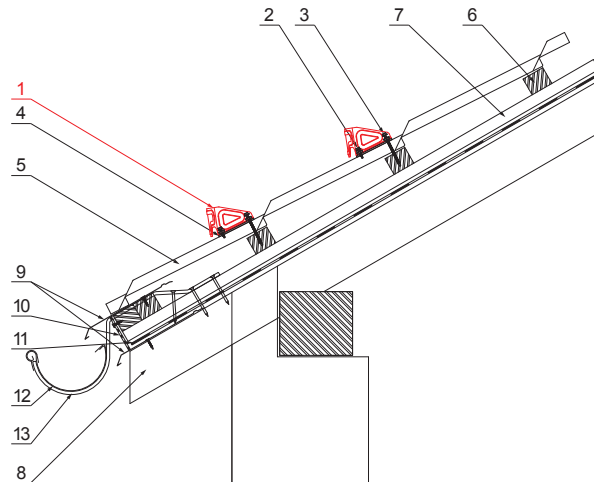

TECHNICAL SHEET

SNOW STOPPER ARCHED

UNI-ZSO

DETAIL:

- 1. snow stopper arched
- 2. farmer screw 4,8x35
- 3. farmer screw 4,8x60
- 4. EPDM tesnenie 20x86x3
- 5. metal roofing
- 6. roof battens
- 7. battens
- 8. rafter
- 9. drip edge
- 10. protective ventilation belt
- 11. foil
- 12. gutter half-round
- 13. hook

PSM Galvanized steel prepainted MATT – Dusty grey MATT – RAL 7037

INDEX	CHANGE	DATE	SIGNATURE	KJG QUALITY®	Scan code for 3D model	
MATERIAL BRAND			W.C.	WEIGHT kg	SCALE	
SIZE, SEMI-FINISHED PRODUCTS				STN STANDARD	SORTING NUMBER	
AUXILIARY EQUIPMENT				NOTE	POSITION NUMBER	
ELABORATED BY Ing. Kluska M.						
TESTED BY						
TECHNOLOGIST		TECHNOLOGIST		OLD DRAWING	DRAWING NUMBER	
NAME						
Snow stopper arched				Number of sheets	UNI-ZSO	Sheet