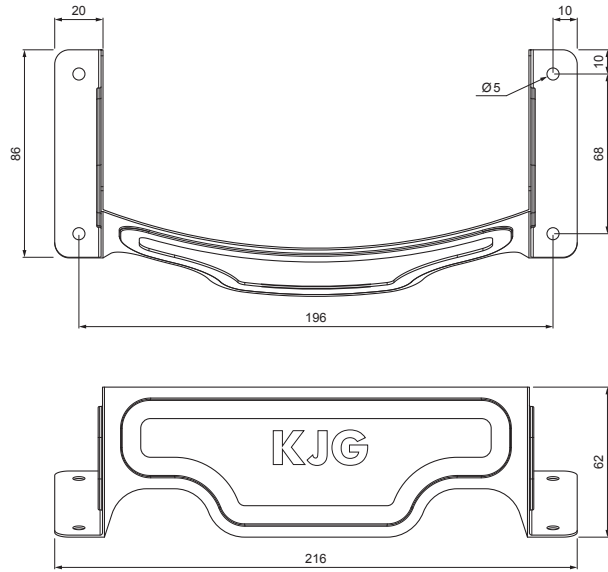

TECHNICAL SHEET

SNOW STOPPER ARCHED

UNI-ZSO

DETAIL:

- 1. snow stopper arched
- 2. farmer screw 4,8x35
- 3. farmer screw 4,8x60
- 4. EPDM tesnenie 20x86x3
- 5. metal roofing
- 6. roof battens
- 7. battens
- 8. rafter
- 9. drip edge
- 10. protective ventilation belt
- 11. foil
- 12. gutter half-round
- 13. hook

PSM Galvanized steel prepainted MATT – Dusty grey MATT – RAL 7037

INDEX	CHANGE	DATE	SIGNATURE	KJG QUALITY®	Scan code for 3D model	
MATERIAL BRAND			W.C.	WEIGHT kg	SCALE	
SIZE, SEMI-FINISHED PRODUCTS				STN STANDARD	SORTING NUMBER	
AUXILIARY EQUIPMENT				NOTE	POSITION NUMBER	
ELABORATED BY Ing. Kluska M.						
TESTED BY						
TECHNOLOGIST		TECHNOLOGIST		OLD DRAWING	DRAWING NUMBER	
NAME						
Snow stopper arched				Number of sheets	UNI-ZSO	Sheet