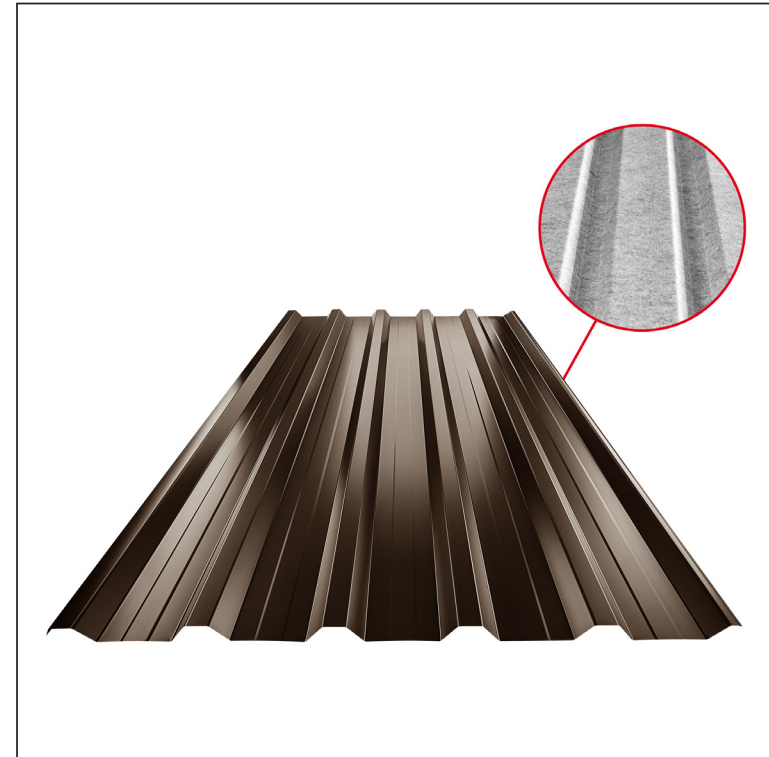

# TRAPEZOIDAL SHEET ROOF WITH EMBOSSING

## TR 35A+ SQ (sound – aqua)

# TR-35A+ SQ

**TH** Galvanized steel prepainted MARCEGAGLIA – Dark brown ČOKO – RAL 8017

INDEX	CHANGE	DATE	SIGNATURE	<b>KJG</b> QUALITY®	<b>TR35</b>	Scan code for 3D model	QR Code
MATERIAL BRAND			W.C.	WEIGHT kg		SCALE	
SIZE, SEMI-FINISHED PRODUCTS			STN STANDARD		SORTING NUMBER		
AUXILIARY EQUIPMENT			NOTE		POSITION NUMBER		
ELABORATED BY Ing. Kluska M.			OLD DRAWING		DRAWING NUMBER		
TESTED BY			TECHNOLOGIST		DRAWING NUMBER		
NAME Trapezoidal sheet roof with embossing TR 35A+ SQ (sound – aqua)			Number of sheets		TR-35A+ SQ Sheet		