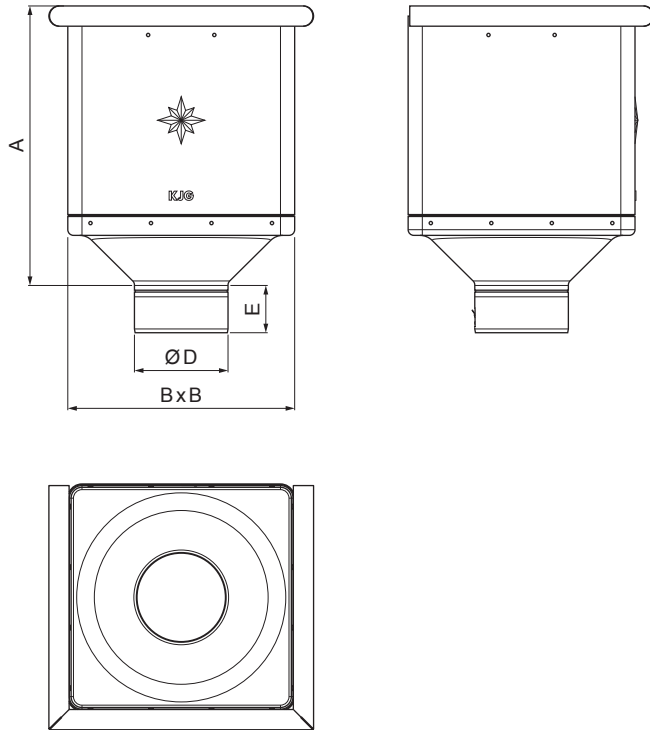

TECHNICAL SHEET

HOPPER CUBIC

P-PKLZ KU

TZ Galvanized steel prepainted – Resada green – RAL 6011

Dimensions [mm]				
Nominal size	A	B	D	E
80	291	240	79	44
100	288	240	99	50
120	284	240	119	60

INDEX	CHANGE	DATE	SIGNATURE			
MATERIAL BRAND			W.C.	WEIGHT kg	SCALE	
SIZE, SEMI-FINISHED PRODUCTS				STN STANDARD	SORTING NUMBER	
AUXILIARY EQUIPMENT				NOTE	POSITION NUMBER	
ELABORATED BY Ing. Kluska M.						
TESTED BY						
TECHNOLOGIST		TECHNOLOGIST		OLD DRAWING	DRAWING NUMBER	
NAME			Hopper CUBIC		Number of sheets	P-PKLZ KU Sheet 