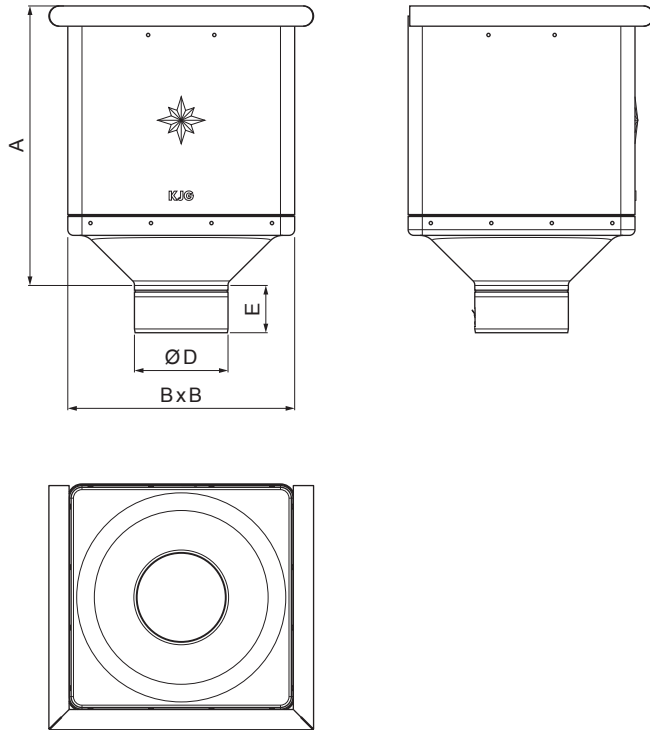

TECHNICAL SHEET

# P-PKLZ KU

**TZ** Galvanized steel prepainted – Resada green – RAL 6011

Dimensions [mm]				
Nominal size	A	B	D	E
80	291	240	79	44
100	288	240	99	50
120	284	240	119	60

INDEX	CHANGE	DATE	SIGNATURE		
MATERIAL BRAND			W.C.	WEIGHT kg	SCALE
SIZE, SEMI-FINISHED PRODUCTS				STN STANDARD	SORTING NUMBER
AUXILIARY EQUIPMENT				NOTE	POSITION NUMBER
ELABORATED BY Ing. Kluska M.					
TESTED BY					
TECHNOLOGIST		TECHNOLOGIST		OLD DRAWING	DRAWING NUMBER
NAME			P-PKLZ KU		
Hopper CUBIC			Number of sheets		Sheet 