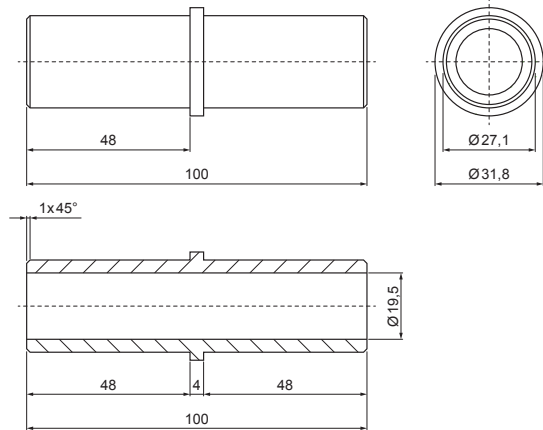

TECHNICAL SHEET

PVC PIPE COUPLING FOR SNOW STOPPER

ZS-WZSF-SR PVC

IC PVC – Intense black – RAL 9005

DETAIL:

1. holder for trapezoidal sheet 1-hole
2. pipe for snow stopper for FALZ
3. PVC pipe coupling for snow stopper
4. PVC pipe end cap for snow stopper
5. ice stopper for trapezoidal sheet
6. PVC black sleeve for ice stopper

INDEX	CHANGE	DATE	SIGNATURE			
MATERIAL BRAND			W.C.	WEIGHT kg	SCALE	
SIZE, SEMI-FINISHED PRODUCTS					STN STANDARD	
AUXILIARY EQUIPMENT					SORTING NUMBER	
ELABORATED BY Ing. Kluska M.					NOTE	
TESTED BY					POSITION NUMBER	
TECHNOLOGIST		TECHNOLOGIST		OLD DRAWING	DRAWING NUMBER	
NAME				ZS-WZSF-SR PVC		
PVC pipe coupling for snow stopper				Number of sheets	Sheet 	