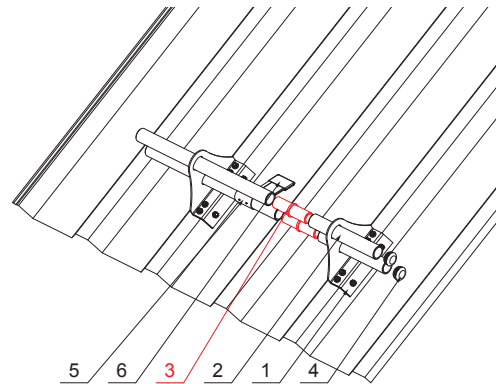

TECHNICAL SHEET

PVC PIPE COUPLING FOR SNOW STOPPER

ZS-WZSF-SR PVC

IC PVC – Intense black – RAL 9005

DETAIL:

1. holder for trapezoidal sheet 1-hole
2. pipe for snow stopper for FALZ
3. PVC pipe coupling for snow stopper
4. PVC pipe end cap for snow stopper
5. ice stopper for trapezoidal sheet
6. PVC black sleeve for ice stopper

DETAIL:

1. holder for trapezoidal sheet 2-hole
2. pipe for snow stopper for FALZ
3. PVC pipe coupling for snow stopper
4. PVC pipe end cap for snow stopper
5. ice stopper for trapezoidal sheet
6. PVC black sleeve for ice stopper

INDEX	CHANGE	DATE	SIGNATURE			
MATERIAL BRAND			W.C.	WEIGHT kg	SCALE	
SIZE, SEMI-FINISHED PRODUCTS					STN STANDARD	
AUXILIARY EQUIPMENT					SORTING NUMBER	
ELABORATED BY Ing. Kluska M.					NOTE	
TESTED BY					POSITION NUMBER	
TECHNOLOGIST		TECHNOLOGIST		OLD DRAWING	DRAWING NUMBER	
NAME				ZS-WZSF-SR PVC		
PVC pipe coupling for snow stopper				Number of sheets	Sheet 	