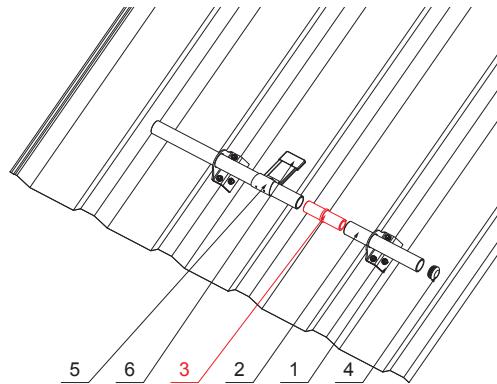

TECHNICAL SHEET

PVC PIPE COUPLING FOR SNOW STOPPER

ZS-WZSF-SR PVC

IC PVC – Intense black – RAL 9005

DETAIL:

1. holder for trapezoidal sheet 1-hole
2. pipe for snow stopper for FALZ
3. PVC pipe coupling for snow stopper
4. PVC pipe end cap for snow stopper
5. ice stopper for trapezoidal sheet
6. PVC black sleeve for ice stopper

DETAIL:

1. holder for trapezoidal sheet 2-hole
2. pipe for snow stopper for FALZ
3. PVC pipe coupling for snow stopper
4. PVC pipe end cap for snow stopper
5. ice stopper for trapezoidal sheet
6. PVC black sleeve for ice stopper

INDEX	CHANGE	DATE	SIGNATURE			
MATERIAL BRAND			W.C.	WEIGHT kg	SCALE	
SIZE, SEMI-FINISHED PRODUCTS					STN STANDARD	
AUXILIARY EQUIPMENT					SORTING NUMBER	
ELABORATED BY Ing. Kluska M.					NOTE	
TESTED BY					POSITION NUMBER	
TECHNOLOGIST		TECHNOLOGIST		OLD DRAWING	DRAWING NUMBER	
NAME				ZS-WZSF-SR PVC		
PVC pipe coupling for snow stopper				Number of sheets	Sheet 	