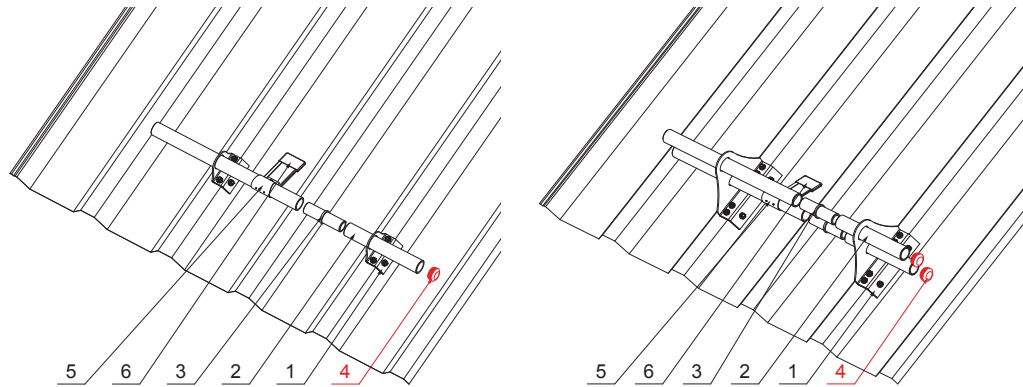

TECHNICAL SHEET

PVC PIPE END CAP FOR SNOW STOPPER

ZS-WZSF-KR PVC

DETAIL:

1. holder for trapezoidal sheet 1-hole
2. pipe for snow stopper for FALZ
3. PVC pipe coupling for snow stopper
4. **PVC pipe end cap for snow stopper**
5. ice stopper for trapezoidal sheet
6. PVC black sleeve for ice stopper

DETAIL:

1. holder for trapezoidal sheet 2-hole
2. pipe for snow stopper for FALZ
3. PVC pipe coupling for snow stopper
4. **PVC pipe end cap for snow stopper**
5. ice stopper for trapezoidal sheet
6. PVC black sleeve for ice stopper

PS PVC – Dusty grey – RAL 7037

INDEX	CHANGE	DATE	SIGNATURE	KJG QUALITY®	Scan code for 3D model	
MATERIAL BRAND			W.C.	WEIGHT kg	SCALE	
SIZE, SEMI-FINISHED PRODUCTS				STN STANDARD	SORTING NUMBER	
AUXILIARY EQUIPMENT				NOTE	POSITION NUMBER	
ELABORATED BY Ing. Kluska M.						
TESTED BY						
TECHNOLOGIST			TECHNOLOGIST	OLD DRAWING	DRAWING NUMBER	
NAME			PVC pipe end cap for snow stopper		ZS-WZSF-KR PVC	
			Number of sheets		Sheet	

Created: 06.06.2026 17:36:19

Technical changes reserved