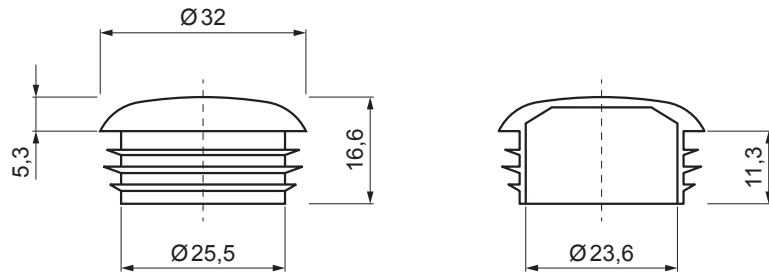

TECHNICAL SHEET

PVC PIPE END CAP FOR SNOW STOPPER

ZS-WZSF-KR PVC

DETAIL:

1. holder for trapezoidal sheet 1-hole
2. pipe for snow stopper for FALZ
3. PVC pipe coupling for snow stopper
4. **PVC pipe end cap for snow stopper**
5. ice stopper for trapezoidal sheet
6. PVC black sleeve for ice stopper

DETAIL:

1. holder for trapezoidal sheet 2-hole
2. pipe for snow stopper for FALZ
3. PVC pipe coupling for snow stopper
4. **PVC pipe end cap for snow stopper**
5. ice stopper for trapezoidal sheet
6. PVC black sleeve for ice stopper

PS PVC – Dusty grey – RAL 7037

INDEX	CHANGE	DATE	SIGNATURE	KJG QUALITY®	Scan code for 3D model	
MATERIAL BRAND			W.C.	WEIGHT kg	SCALE	
SIZE, SEMI-FINISHED PRODUCTS				STN STANDARD	SORTING NUMBER	
AUXILIARY EQUIPMENT				NOTE	POSITION NUMBER	
ELABORATED BY Ing. Kluska M.						
TESTED BY						
TECHNOLOGIST			TECHNOLOGIST	OLD DRAWING	DRAWING NUMBER	
NAME			PVC pipe end cap for snow stopper		ZS-WZSF-KR PVC	
			Number of sheets		Sheet	

Created: 06.06.2026 17:36:19

Technical changes reserved