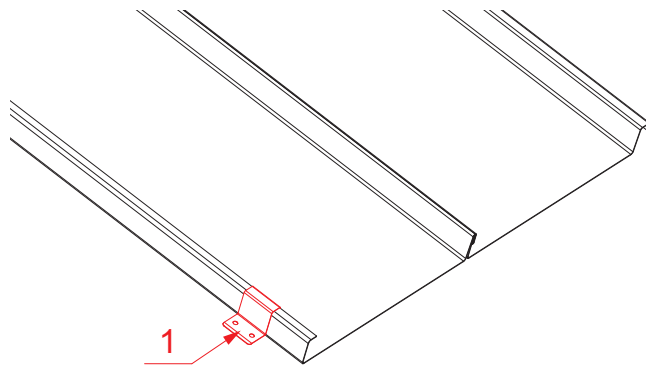

TECHNICAL SHEET

FIXED CLIP FOR FALZ STAINLESS STEEL

FALZ-NPRP

USE:
- for firm attachment of the folded roof covering to the base

DETAIL:
1. fixed clip for falz stainless steel

N Stainless steel – AISI 304 BA – mirror gloss

Dimensions [mm]	
Nominal dimension	A
25	25
28	28
32	32

INDEX	CHANGE	DATE	SIGNATURE		
MATERIAL BRAND			W.C.	WEIGHT kg	SCALE
SIZE, SEMI-FINISHED PRODUCTS				STN STANDARD	SORTING NUMBER
AUXILIARY EQUIPMENT				NOTE	POSITION NUMBER
ELABORATED BY Ing. Kluska M.					
TESTED BY					
TECHNOLOGIST				OLD DRAWING	DRAWING NUMBER
NAME			Fixed clip for falz stainless steel		
			Number of sheets	FALZ-NPRP	Sheet