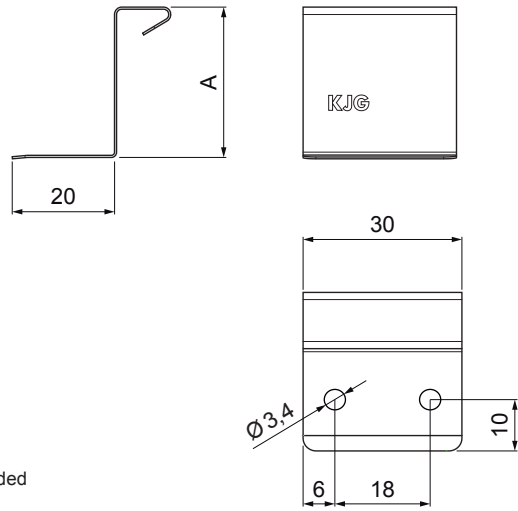

TECHNICAL SHEET

FIXED CLIP FOR FALZ STAINLESS STEEL

FALZ-NPRP

USE:
- for firm attachment of the folded roof covering to the base

DETAIL:
1. fixed clip for falz stainless steel

N Stainless steel – AISI 304 BA – mirror gloss

Dimensions [mm]	
Nominal dimension	A
25	25
28	28
32	32

INDEX	CHANGE	DATE	SIGNATURE		
MATERIAL BRAND			W.C.	WEIGHT kg	SCALE
SIZE, SEMI-FINISHED PRODUCTS				STN STANDARD	SORTING NUMBER
AUXILIARY EQUIPMENT				NOTE	POSITION NUMBER
ELABORATED BY Ing. Kluska M.					
TESTED BY					
TECHNOLOGIST				OLD DRAWING	DRAWING NUMBER
NAME			Fixed clip for falz stainless steel		
			Number of sheets	FALZ-NPRP	Sheet