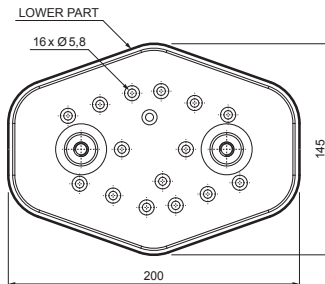

TECHNICAL SHEET

PLATE FOR PIPE 1 HOLE

ZS-HEU W MPD1

Nut M 10
Washer D 10
Material: Stainless steel

1. **DETAIL:**
1. plate for pipe 1 hole
  2. pipe for snow stopper
  3. PVC pipe coupling black
  4. pipe end cap for snow stopper

W Aluminium – Natur

INDEX CHANGE	DATE	SIGNATURE	W.C.	WEIGHT kg	SCALE						
									MATERIAL BRAND	STN STANDARD	SORTING NUMBER
SIZE, SEMI-FINISHED PRODUCTS			NOTE		POSITION NUMBER						
AUXILIARY EQUIPMENT			ELABORATED BY Ing. Kluska M.		TECHNOLOGIST		DRAWING NUMBER				
TESTED BY			OLD DRAWING		DRAWING NUMBER						
NAME			Plate for pipe 1 hole		Number of sheets		ZS-HEU W MPD1 Sheet				

Created: 04.06.2026 06:17:07

Technical changes reserved