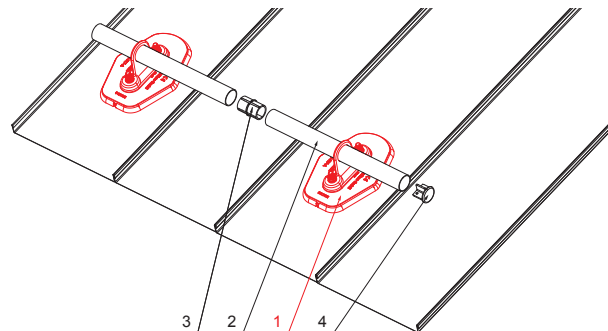

1. **DETAIL:**
1. plate for pipe 1 hole
  2. pipe for snow stopper
  3. PVC pipe coupling black
  4. pipe end cap for snow stopper