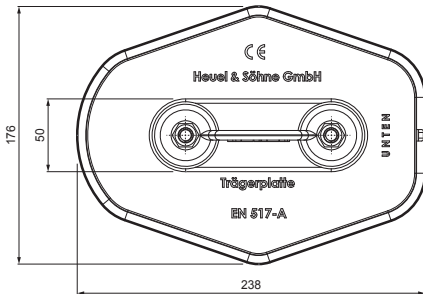

TECHNICAL SHEET

PLATE FOR PIPE 1 HOLE

ZS-HEU W MPD1

Nut M 10
Washer D 10
Material: Stainless steel

1. **DETAIL:**
1. plate for pipe 1 hole
  2. pipe for snow stopper
  3. PVC pipe coupling black
  4. pipe end cap for snow stopper

W Aluminium – Natur

INDEX CHANGE	DATE	SIGNATURE	W.C.	WEIGHT kg	SCALE						
									MATERIAL BRAND	STN STANDARD	SORTING NUMBER
SIZE, SEMI-FINISHED PRODUCTS			NOTE		POSITION NUMBER						
AUXILIARY EQUIPMENT			ELABORATED BY Ing. Kluska M.		TECHNOLOGIST		DRAWING NUMBER				
TESTED BY			OLD DRAWING		DRAWING NUMBER						
NAME			Plate for pipe 1 hole		Number of sheets		ZS-HEU W MPD1 Sheet				

Created: 04.06.2026 06:17:07

Technical changes reserved