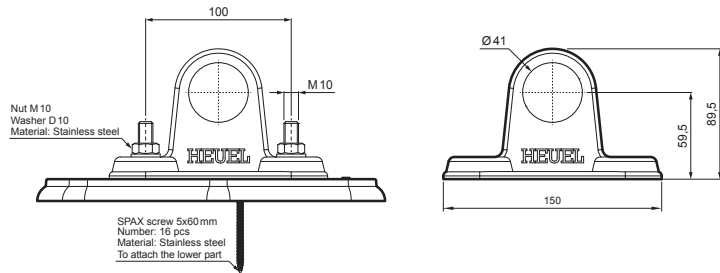

TECHNICAL SHEET

PLATE FOR PIPE 1 HOLE

ZS-HEU W MPD1

Nut M 10
Washer D 10
Material: Stainless steel