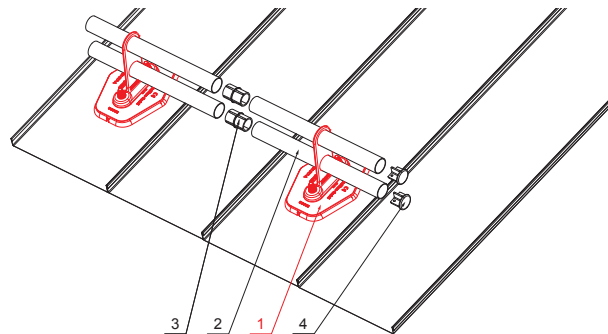

W Aluminium – Natur

INDEX	CHANGE	DATE	SIGNATURE	KJG QUALITY	Scan code for 3D model	
MATERIAL BRAND			W.C.	WEIGHT kg	SCALE	
SIZE, SEMI-FINISHED PRODUCTS				STN STANDARD	SORTING NUMBER	
AUXILIARY EQUIPMENT				NOTE	POSITION NUMBER	
ELABORATED BY Ing. Kluska M.						
TESTED BY						
TECHNOLOGIST		TECHNOLOGIST		OLD DRAWING	DRAWING NUMBER	
NAME				ZS-HEU W MPD2		
Plate for pipe 2 holes				Number of sheets	Sheet	

Created: 04.06.2026 04:41:39

Technical changes reserved