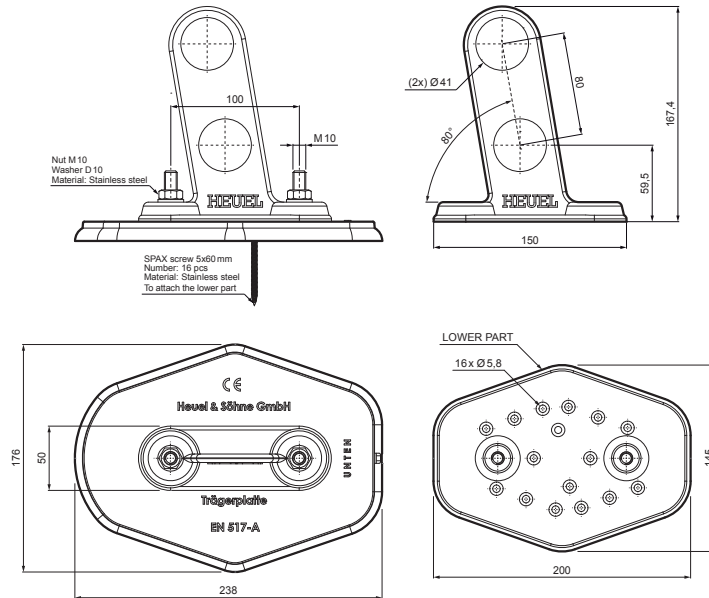

TECHNICAL SHEET

PLATE FOR PIPE 2 HOLES

ZS-HEU W MPD2

Nut M10
Washer D10
Material: Stainless steel

LOWER PART

16 x Ø5.8

DETAIL:

1. plate for pipe 2 holes
2. pipe for snow stopper
3. PVC pipe coupling black
4. pipe end cap for snow stopper