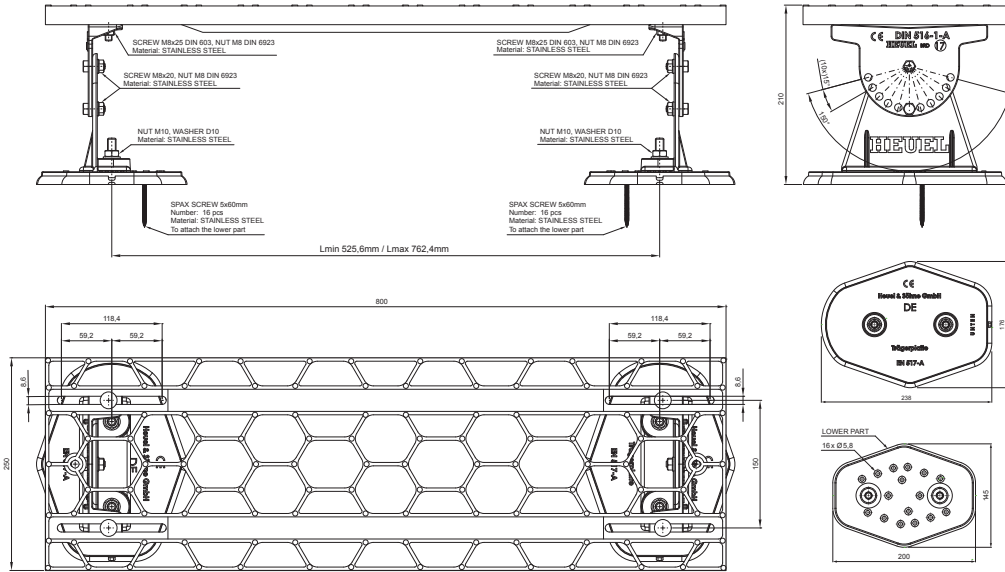

TECHNICAL SHEET

ROOF STEP – SET

FALZ-HEU MP DACH

DETAIL:
1. roof step – set

W Aluminium – Natur

INDEX	CHANGE	DATE	SIGNATURE	  	
MATERIAL BRAND			W.C.	WEIGHT kg	SCALE
SIZE, SEMI-FINISHED PRODUCTS				STN STANDARD	SORTING NUMBER
AUXILIARY EQUIPMENT				NOTE	POSITION NUMBER
ELABORATED BY Ing. Kluska M.					
TESTED BY					
TECHNOLOGIST		TECHNOLOGIST		OLD DRAWING	DRAWING NUMBER
NAME			Roof step – set		
			Number of sheets		FALZ-HEU MP DACH Sheet