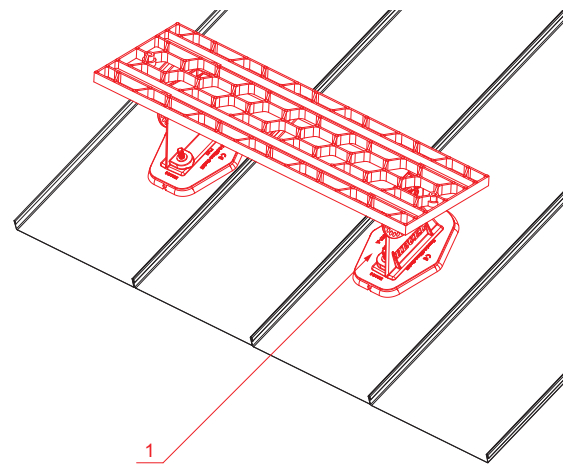

TECHNICAL SHEET

ROOF STEP – SET

FALZ-HEU MP DACH

DETAIL:
1. roof step – set

W Aluminium – Natur

INDEX	CHANGE	DATE	SIGNATURE	  	
MATERIAL BRAND			W.C.	WEIGHT kg	SCALE
SIZE, SEMI-FINISHED PRODUCTS				STN STANDARD	SORTING NUMBER
AUXILIARY EQUIPMENT				NOTE	POSITION NUMBER
ELABORATED BY Ing. Kluska M.					
TESTED BY					
TECHNOLOGIST		TECHNOLOGIST		OLD DRAWING	DRAWING NUMBER
NAME			Roof step – set		
			Number of sheets		FALZ-HEU MP DACH Sheet