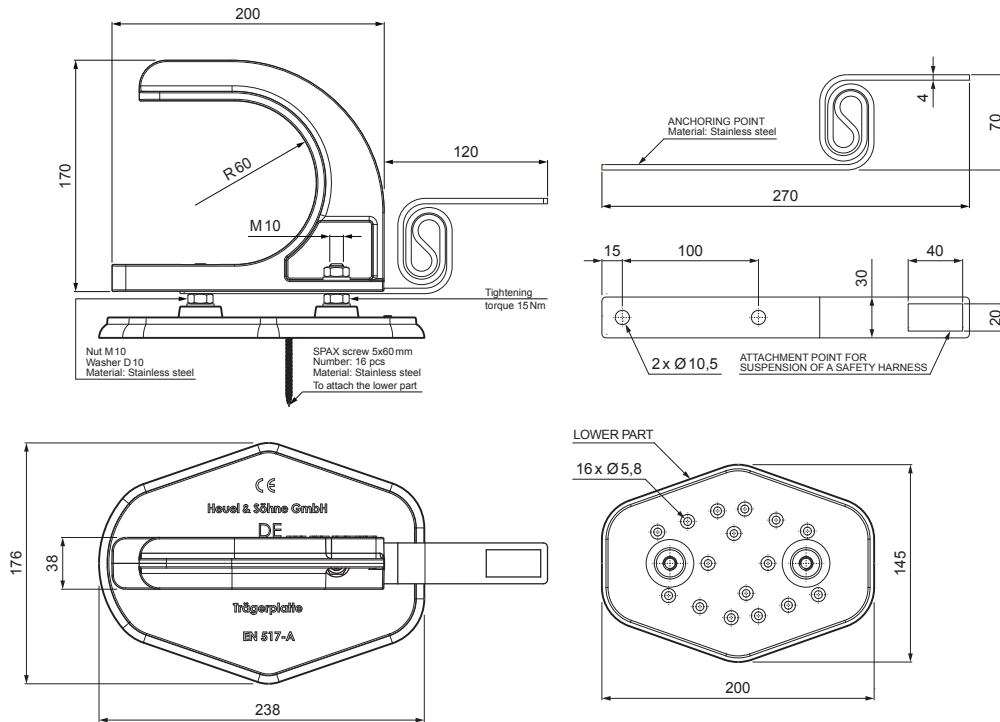

TECHNICAL SHEET

# MOUNTING PLATE HOLDER FOR WOODEN LOG SAFETY CATCHA

# FALZ-HEU MP DBRP

**W** Aluminium – Natur

- DETAIL:**
1. mounting plate holder for wooden log safety catch
  2. wooden log

INDEX	CHANGE	DATE	SIGNATURE		
MATERIAL BRAND			W.C.	WEIGHT kg	SCALE
SIZE, SEMI-FINISHED PRODUCTS				STN STANDARD	SORTING NUMBER
AUXILIARY EQUIPMENT				NOTE	POSITION NUMBER
ELABORATED BY Ing. Kluska M.					
TESTED BY					
TECHNOLOGIST		TECHNOLOGIST		OLD DRAWING	DRAWING NUMBER
NAME				Number of sheets	
Mounting plate holder for wooden log safety catch				FALZ-HEU MP DBRP Sheet	