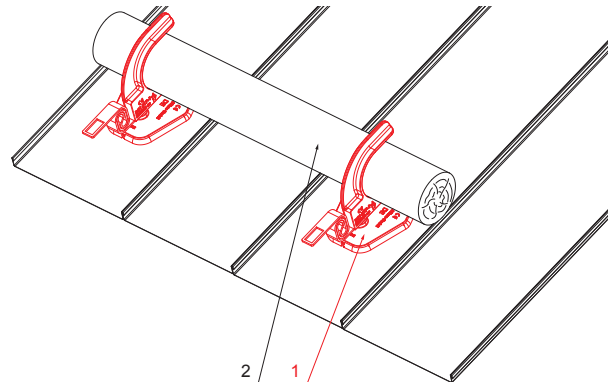

# MOUNTING PLATE HOLDER FOR WOODEN LOG SAFETY CATCHA

# FALZ-HEU MP DBRP

**W** Aluminium – Natur

- DETAIL:**
1. mounting plate holder for wooden log safety catch
  2. wooden log

INDEX	CHANGE	DATE	SIGNATURE		
MATERIAL BRAND			W.C.	WEIGHT kg	SCALE
SIZE, SEMI-FINISHED PRODUCTS				STN STANDARD	SORTING NUMBER
AUXILIARY EQUIPMENT				NOTE	POSITION NUMBER
ELABORATED BY Ing. Kluska M.					
TESTED BY					
TECHNOLOGIST		TECHNOLOGIST		OLD DRAWING	DRAWING NUMBER
NAME				Number of sheets	
Mounting plate holder for wooden log safety catch				FALZ-HEU MP DBRP Sheet	