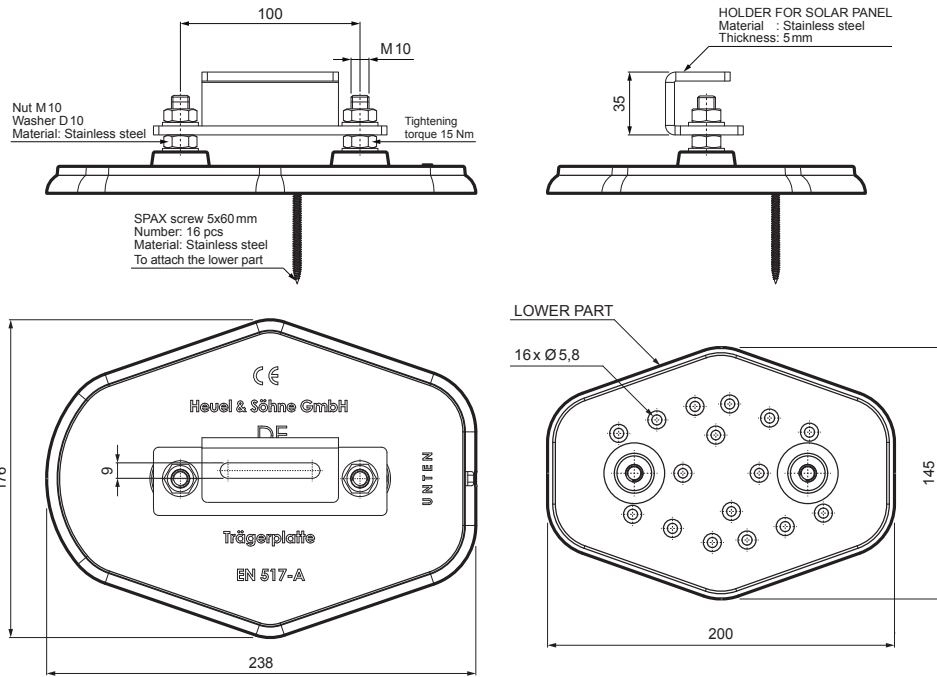

TECHNICAL SHEET

# MOUNTING PLATE FOR SOLAR PANEL

# FALZ-HEU MP SPL

**W** Aluminium – Natur

**DETAIL:**  
 1. mounting plate for solar panel  
 2. solar panel

INDEX	CHANGE	DATE	SIGNATURE	<b>KJG</b> QUALITY®	Scan code for 3D model	
MATERIAL BRAND			W.C.	WEIGHT kg	SCALE	
SIZE, SEMI-FINISHED PRODUCTS				STN STANDARD	SORTING NUMBER	
AUXILIARY EQUIPMENT				NOTE	POSITION NUMBER	
ELABORATED BY Ing. Kluska M.						
TESTED BY						
TECHNOLOGIST		TECHNOLOGIST		OLD DRAWING	DRAWING NUMBER	
NAME				Number of sheets		
Mounting plate for solar panel				FALZ-HEU MP SPL Sheet		