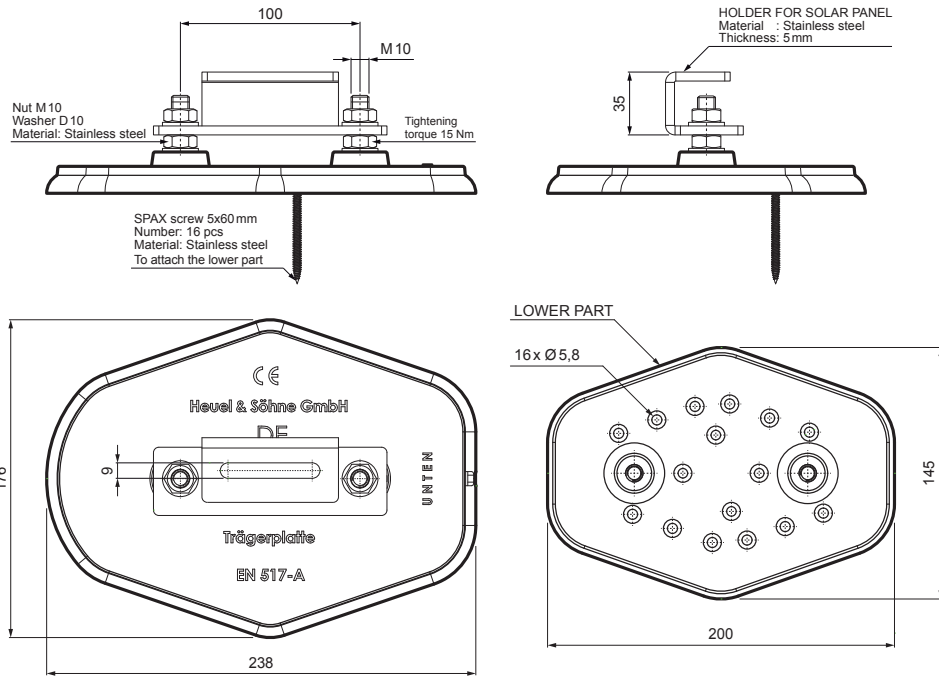

TECHNICAL SHEET

# MOUNTING PLATE FOR SOLAR PANEL

# FALZ-HEU MP SPL

**W** Aluminium – Natur

**DETAIL:**  
 1. mounting plate for solar panel  
 2. solar panel

INDEX	CHANGE	DATE	SIGNATURE		
MATERIAL BRAND			W.C.	WEIGHT kg	SCALE
SIZE, SEMI-FINISHED PRODUCTS				STN STANDARD	SORTING NUMBER
AUXILIARY EQUIPMENT				NOTE	POSITION NUMBER
ELABORATED BY Ing. Kluska M.					
TESTED BY				OLD DRAWING	DRAWING NUMBER
TECHNOLOGIST			TECHNOLOGIST		
NAME			Mounting plate for solar panel		Number of sheets
			FALZ-HEU MP SPL		Sheet 