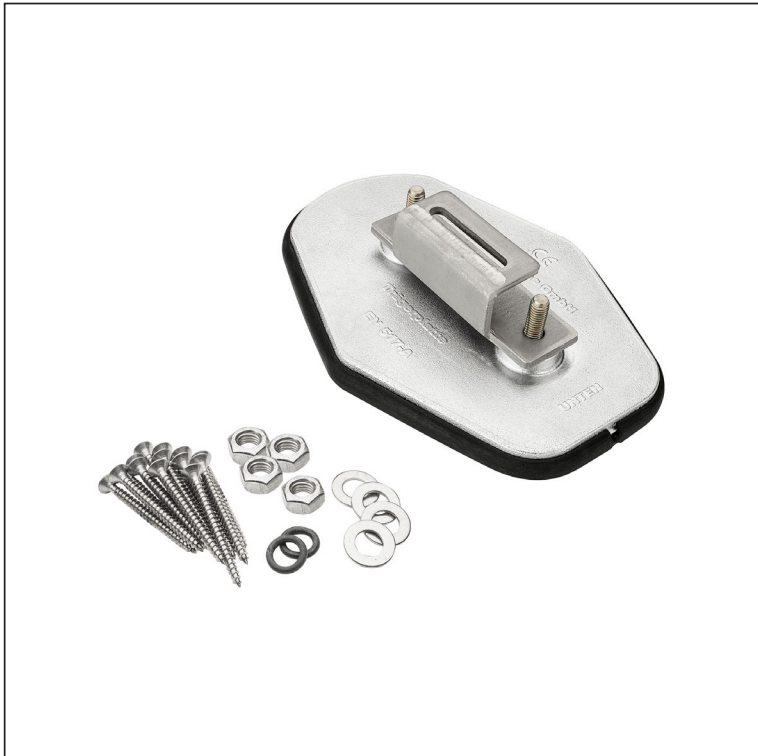

# MOUNTING PLATE FOR SOLAR PANEL

# FALZ-HEU MP SPL

**W** Aluminium – Natur

**DETAIL:**  
 1. mounting plate for solar panel  
 2. solar panel

INDEX	CHANGE	DATE	SIGNATURE		
MATERIAL BRAND			W.C.	WEIGHT kg	SCALE
SIZE, SEMI-FINISHED PRODUCTS				STN STANDARD	SORTING NUMBER
AUXILIARY EQUIPMENT				NOTE	POSITION NUMBER
ELABORATED BY Ing. Kluska M.					
TESTED BY				OLD DRAWING	DRAWING NUMBER
TECHNOLOGIST			TECHNOLOGIST		
NAME			Mounting plate for solar panel		Number of sheets
			FALZ-HEU MP SPL		Sheet 