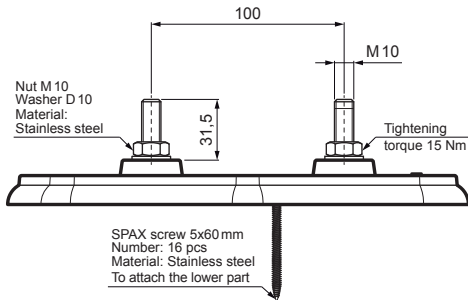

TECHNICAL SHEET

MOUNTING PLATE BASIC

FALZ-HEU MP ZPL

DETAIL:
1. mounting plate basic

W Aluminium – Natur

INDEX	CHANGE	DATE	SIGNATURE		
MATERIAL BRAND			W.C.	WEIGHT kg	SCALE
SIZE, SEMI-FINISHED PRODUCTS				STN STANDARD	SORTING NUMBER
AUXILIARY EQUIPMENT				NOTE	POSITION NUMBER
ELABORATED BY Ing. Kluska M.					
TESTED BY					
TECHNOLOGIST		TECHNOLOGIST		OLD DRAWING	DRAWING NUMBER
NAME				Number of sheets	
Mounting plate basic				FALZ-HEU MP ZPL Sheet	