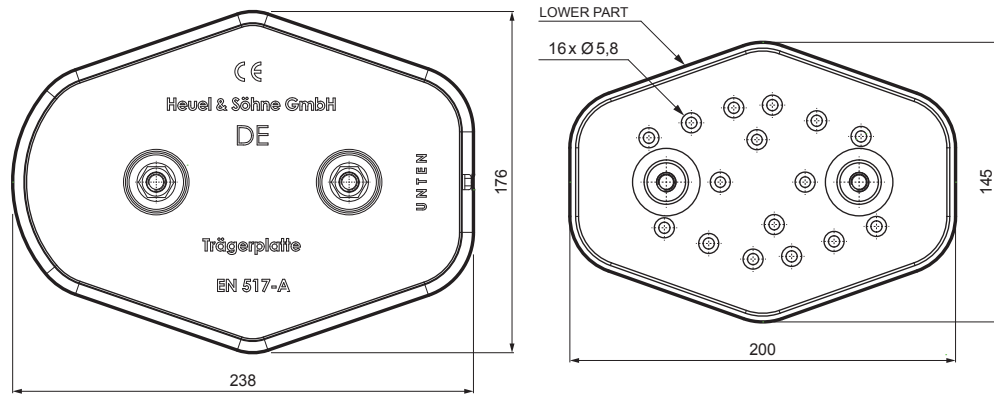

TECHNICAL SHEET

MOUNTING PLATE BASIC

FALZ-HEU MP ZPL

DETAIL:
1. mounting plate basic

W Aluminium – Natur

INDEX	CHANGE	DATE	SIGNATURE		
MATERIAL BRAND			W.C.	WEIGHT kg	SCALE
SIZE, SEMI-FINISHED PRODUCTS				STN STANDARD	SORTING NUMBER
AUXILIARY EQUIPMENT				NOTE	POSITION NUMBER
ELABORATED BY Ing. Kluska M.					
TESTED BY					
TECHNOLOGIST		TECHNOLOGIST		OLD DRAWING	DRAWING NUMBER
NAME				Number of sheets	
Mounting plate basic				FALZ-HEU MP ZPL Sheet	