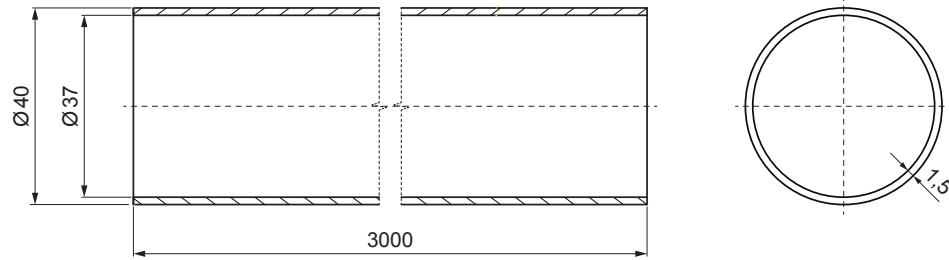

TECHNICAL SHEET

PIPE FOR SNOW STOPPER

FALZ-HEU MP RU 40

W Aluminium – Natur

DETAIL:

1. plate for pipe 1 hole
2. pipe for snow stopper
3. PVC pipe coupling black
4. pipe end cap for snow stopper

DETAIL:

1. plate for pipe 2 holes
2. pipe for snow stopper
3. PVC pipe coupling black
4. pipe end cap for snow stopper

INDEX	CHANGE	DATE	SIGNATURE			
MATERIAL BRAND			W.C.	WEIGHT kg	SCALE	
SIZE, SEMI-FINISHED PRODUCTS					STN STANDARD	
AUXILIARY EQUIPMENT					SORTING NUMBER	
ELABORATED BY Ing. Kluska M.					NOTE	
TESTED BY					POSITION NUMBER	
TECHNOLOGIST		TECHNOLOGIST		OLD DRAWING	DRAWING NUMBER	
NAME			Pipe for snow stopper		Number of sheets	
					FALZ-HEU MP RU 40	
					Sheet 	