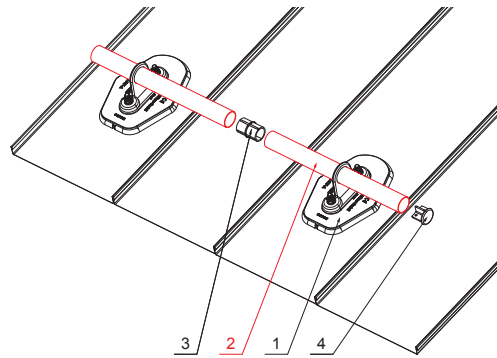

TECHNICAL SHEET

PIPE FOR SNOW STOPPER

FALZ-HEU MP RU 40

W Aluminium – Natur

DETAIL:

1. plate for pipe 1 hole
2. pipe for snow stopper
3. PVC pipe coupling black
4. pipe end cap for snow stopper

DETAIL:

1. plate for pipe 2 holes
2. pipe for snow stopper
3. PVC pipe coupling black
4. pipe end cap for snow stopper

INDEX	CHANGE	DATE	SIGNATURE			
MATERIAL BRAND			W.C.	WEIGHT kg	SCALE	
SIZE, SEMI-FINISHED PRODUCTS					STN STANDARD	
AUXILIARY EQUIPMENT					SORTING NUMBER	
ELABORATED BY Ing. Kluska M.					NOTE	
TESTED BY					POSITION NUMBER	
TECHNOLOGIST		TECHNOLOGIST		OLD DRAWING	DRAWING NUMBER	
NAME			Pipe for snow stopper		Number of sheets	
					FALZ-HEU MP RU 40	
					Sheet 	