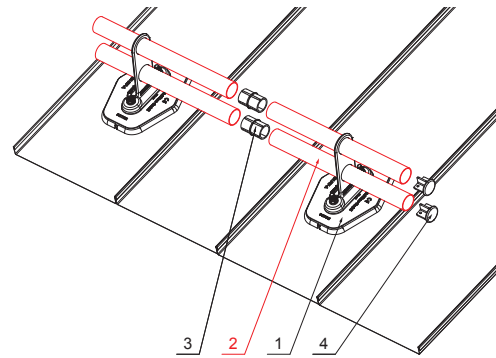

TECHNICAL SHEET

PIPE FOR SNOW STOPPER

FALZ-HEU MP RU 40

W Aluminium – Natur

DETAIL:

1. plate for pipe 1 hole
2. pipe for snow stopper
3. PVC pipe coupling black
4. pipe end cap for snow stopper

DETAIL:

1. plate for pipe 2 holes
2. pipe for snow stopper
3. PVC pipe coupling black
4. pipe end cap for snow stopper

INDEX	CHANGE	DATE	SIGNATURE			
MATERIAL BRAND			W.C.	WEIGHT kg	SCALE	
SIZE, SEMI-FINISHED PRODUCTS					STN STANDARD	
AUXILIARY EQUIPMENT					SORTING NUMBER	
ELABORATED BY Ing. Kluska M.					NOTE	
TESTED BY					POSITION NUMBER	
TECHNOLOGIST		TECHNOLOGIST		OLD DRAWING	DRAWING NUMBER	
NAME			Pipe for snow stopper		Number of sheets	
					FALZ-HEU MP RU 40	
					Sheet 	