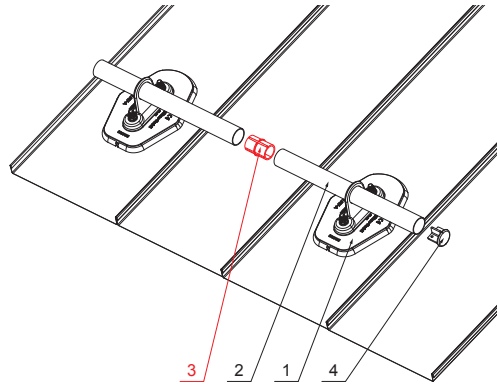

TECHNICAL SHEET

PVC PIPE COUPLING BLACK

FALZ-HEU MP RS 40

DETAIL:

1. plate for pipe 1 hole
2. pipe for snow stopper
3. PVC pipe coupling black
4. pipe end cap for snow stopper

DETAIL:

1. plate for pipe 2 holes
2. pipe for snow stopper
3. PVC pipe coupling black
4. pipe end cap for snow stopper

IC PVC – Intense black – RAL 9005

INDEX CHANGE	DATE	SIGNATURE			
MATERIAL BRAND			STN STANDARD		
SIZE, SEMI-FINISHED PRODUCTS			SORTING NUMBER		
AUXILIARY EQUIPMENT			NOTE		
ELABORATED BY Ing. Kluska M.			POSITION NUMBER		
TESTED BY			DRAWING NUMBER		
TECHNOLOGIST		TECHNOLOGIST	OLD DRAWING	DRAWING NUMBER	
NAME PVC pipe coupling black			Number of sheets FALZ-HEU MP RS 40 Sheet		