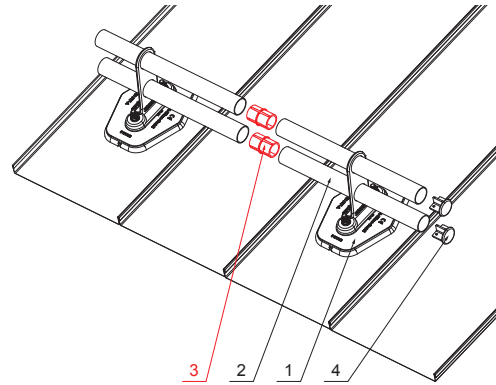

TECHNICAL SHEET

PVC PIPE COUPLING BLACK

FALZ-HEU MP RS 40

DETAIL:

1. plate for pipe 1 hole
2. pipe for snow stopper
3. PVC pipe coupling black
4. pipe end cap for snow stopper

DETAIL:

1. plate for pipe 2 holes
2. pipe for snow stopper
3. PVC pipe coupling black
4. pipe end cap for snow stopper

IC PVC – Intense black – RAL 9005

INDEX CHANGE	DATE	SIGNATURE			
MATERIAL BRAND			STN STANDARD		
SIZE, SEMI-FINISHED PRODUCTS			SORTING NUMBER		
AUXILIARY EQUIPMENT			NOTE		
ELABORATED BY Ing. Kluska M.			POSITION NUMBER		
TESTED BY			DRAWING NUMBER		
TECHNOLOGIST		TECHNOLOGIST	OLD DRAWING	DRAWING NUMBER	
NAME PVC pipe coupling black			Number of sheets FALZ-HEU MP RS 40 Sheet		