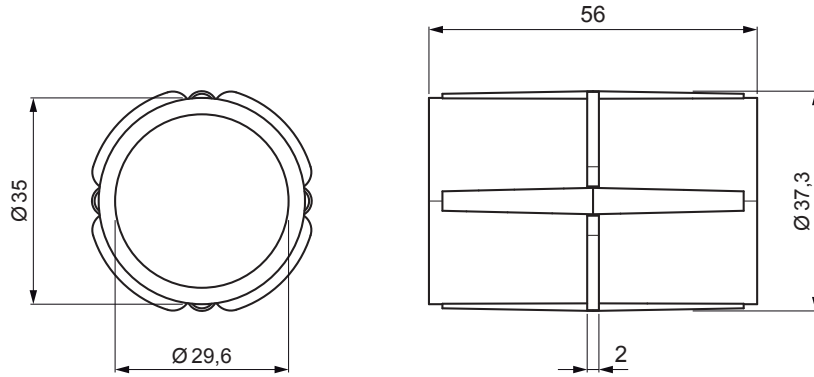

TECHNICAL SHEET

PVC PIPE COUPLING BLACK

FALZ-HEU MP RS 40

DETAIL:

1. plate for pipe 1 hole
2. pipe for snow stopper
3. PVC pipe coupling black
4. pipe end cap for snow stopper

DETAIL:

1. plate for pipe 2 holes
2. pipe for snow stopper
3. PVC pipe coupling black
4. pipe end cap for snow stopper

IC PVC – Intense black – RAL 9005

INDEX CHANGE	DATE	SIGNATURE			
MATERIAL BRAND			STN STANDARD		
SIZE, SEMI-FINISHED PRODUCTS			SORTING NUMBER		
AUXILIARY EQUIPMENT			NOTE		
ELABORATED BY Ing. Kluska M.			POSITION NUMBER		
TESTED BY			DRAWING NUMBER		
TECHNOLOGIST		TECHNOLOGIST	OLD DRAWING	DRAWING NUMBER	
NAME PVC pipe coupling black			Number of sheets FALZ-HEU MP RS 40 Sheet		