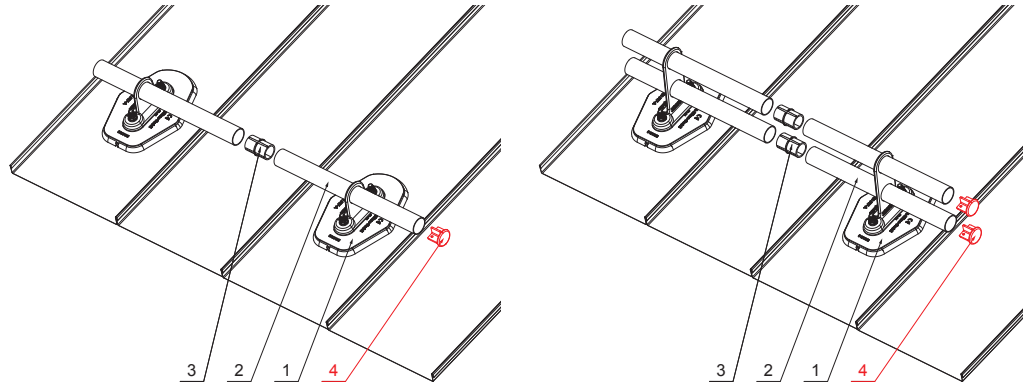

TECHNICAL SHEET

PIPE END CAP FOR SNOW STOPPER

FALZ-HEU MP RK 40

DETAIL:

1. plate for pipe 1 hole
2. pipe for snow stopper
3. PVC pipe coupling black
4. pipe end cap for snow stopper

DETAIL:

1. plate for pipe 2 holes
2. pipe for snow stopper
3. PVC pipe coupling black
4. pipe end cap for snow stopper

W Aluminium – Natur

INDEX	CHANGE	DATE	SIGNATURE	  	
MATERIAL BRAND			W.C.	WEIGHT kg	SCALE
SIZE, SEMI-FINISHED PRODUCTS				STN STANDARD	SORTING NUMBER
AUXILIARY EQUIPMENT				NOTE	POSITION NUMBER
ELABORATED BY Ing. Kluska M.					
TESTED BY					
TECHNOLOGIST		TECHNOLOGIST		OLD DRAWING	DRAWING NUMBER
NAME			Pipe end cap for snow stopper		
Number of sheets			FALZ-HEU MP RK 40 Sheet		