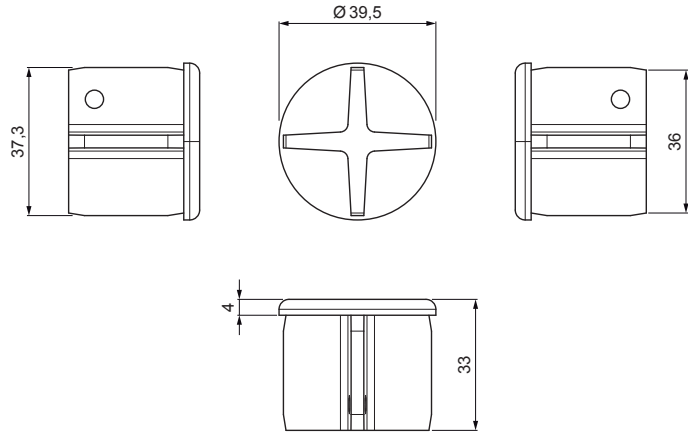

TECHNICAL SHEET

PIPE END CAP FOR SNOW STOPPER

FALZ-HEU MP RK 40

DETAIL:

1. plate for pipe 1 hole
2. pipe for snow stopper
3. PVC pipe coupling black
4. pipe end cap for snow stopper

DETAIL:

1. plate for pipe 2 holes
2. pipe for snow stopper
3. PVC pipe coupling black
4. pipe end cap for snow stopper

W Aluminium – Natur

INDEX	CHANGE	DATE	SIGNATURE	  	
MATERIAL BRAND			W.C.	WEIGHT kg	SCALE
SIZE, SEMI-FINISHED PRODUCTS				STN STANDARD	SORTING NUMBER
AUXILIARY EQUIPMENT				NOTE	POSITION NUMBER
ELABORATED BY Ing. Kluska M.					
TESTED BY					
TECHNOLOGIST		TECHNOLOGIST		OLD DRAWING	DRAWING NUMBER
NAME			Pipe end cap for snow stopper		
Number of sheets			FALZ-HEU MP RK 40 Sheet		