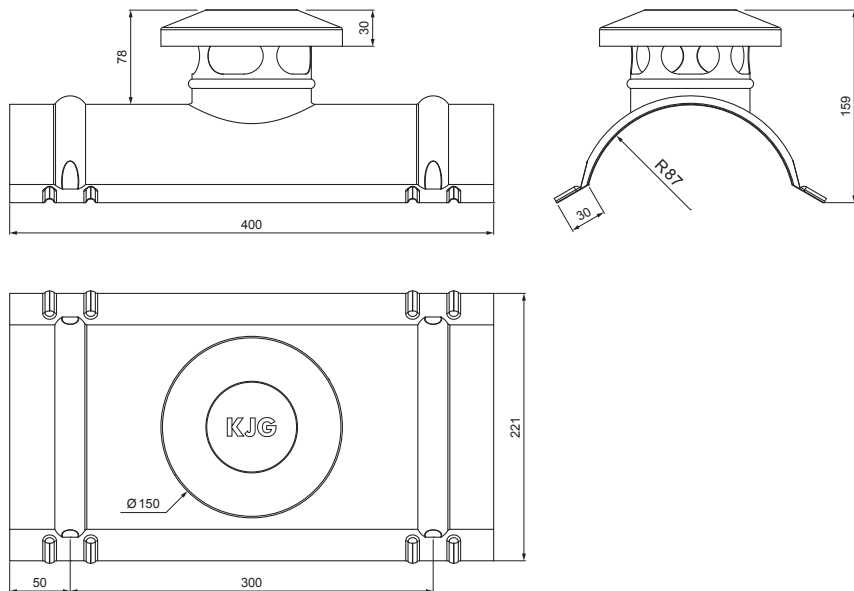

TECHNICKÝ LIST SNOW STOPPER

UNI-HRVE