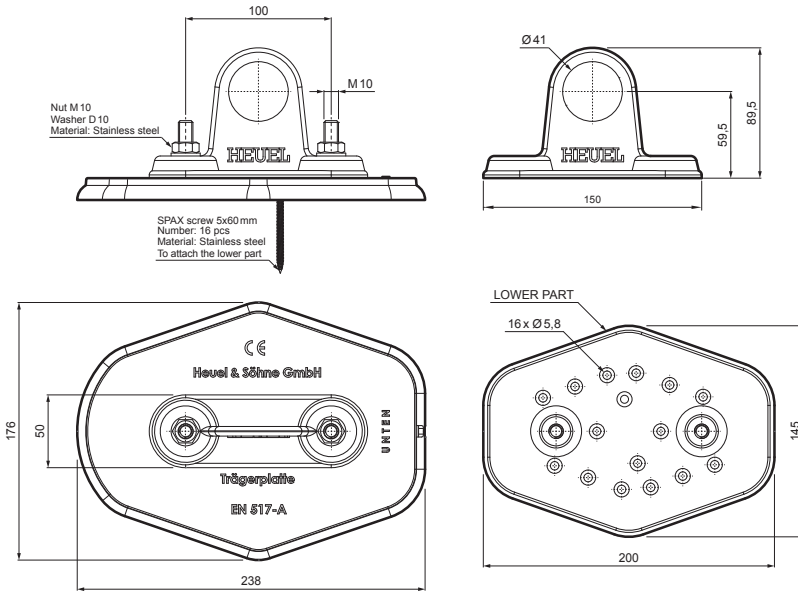

TECHNICAL SHEET

PLATE FOR PIPE 1 HOLE

ZS-HEU W MPD1

DETAIL:

1. plate for pipe 1 hole
2. pipe for snow stopper
3. PVC pipe coupling black
4. pipe end cap for snow stopper

SS Aluminium pre-painted – Mouse grey – RAL 7005

INDEX	CHANGE	DATE	SIGNATURE		
MATERIAL BRAND			W.C.	WEIGHT kg	SCALE
SIZE, SEMI-FINISHED PRODUCTS				STN STANDARD	SORTING NUMBER
AUXILIARY EQUIPMENT				NOTE	POSITION NUMBER
ELABORATED BY Ing. Kluska M.					
TESTED BY					
TECHNOLOGIST		TECHNOLOGIST		OLD DRAWING	DRAWING NUMBER
NAME				ZS-HEU W MPD1	
Plate for pipe 1 hole				Number of sheets	Sheet