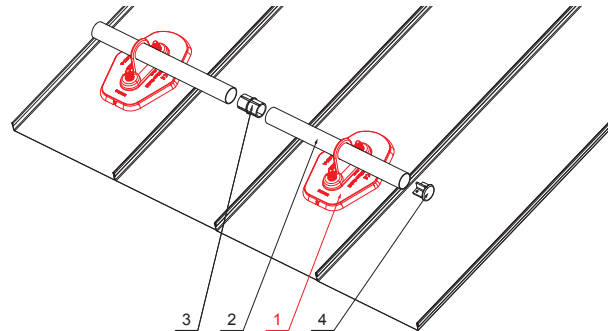

TECHNICAL SHEET

PLATE FOR PIPE 1 HOLE

ZS-HEU W MPD1

DETAIL:

1. plate for pipe 1 hole
2. pipe for snow stopper
3. PVC pipe coupling black
4. pipe end cap for snow stopper

SS Aluminium pre-painted – Mouse grey – RAL 7005

INDEX	CHANGE	DATE	SIGNATURE		
MATERIAL BRAND			W.C.	WEIGHT kg	SCALE
SIZE, SEMI-FINISHED PRODUCTS				STN STANDARD	SORTING NUMBER
AUXILIARY EQUIPMENT				NOTE	POSITION NUMBER
ELABORATED BY Ing. Kluska M.					
TESTED BY					
TECHNOLOGIST		TECHNOLOGIST		OLD DRAWING	DRAWING NUMBER
NAME				ZS-HEU W MPD1	
Plate for pipe 1 hole				Number of sheets	Sheet