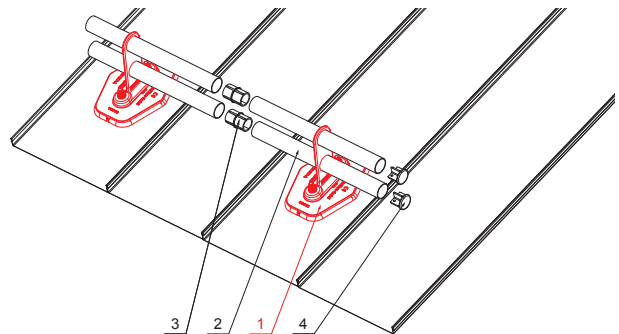

TECHNICAL SHEET

PLATE FOR PIPE 2 HOLES

Nut M10
Washer D10
Material: Stainless steel

LOWER PART

16 x Ø 5,8

1. **DETAIL:**
1. plate for pipe 2 holes
  2. pipe for snow stopper
  3. PVC pipe coupling black
  4. pipe end cap for snow stopper

ZS-HEU W MPD2

AN Aluminium pre-painted – Anthracite – RAL 7016

INDEX	CHANGE	DATE	SIGNATURE	KJG QUALITY	Scan code for 3D model	
MATERIAL BRAND			W.C.	WEIGHT kg	SCALE	
SIZE, SEMI-FINISHED PRODUCTS				STN STANDARD	SORTING NUMBER	
AUXILIARY EQUIPMENT				NOTE	POSITION NUMBER	
ELABORATED BY Ing. Kluska M.						
TESTED BY						
TECHNOLOGIST		TECHNOLOGIST		OLD DRAWING	DRAWING NUMBER	
NAME				ZS-HEU W MPD2		
Plate for pipe 2 holes				Number of sheets	Sheet	

Created: 04.06.2026 07:16:59

Technical changes reserved