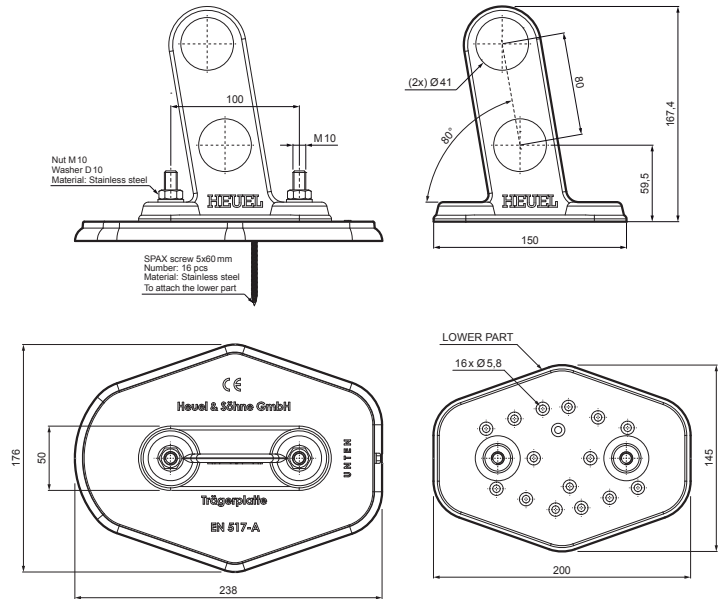

TECHNICAL SHEET

PLATE FOR PIPE 2 HOLES

Nut M10
Washer D10
Material: Stainless steel

LOWER PART

16 x Ø 5,8

1. **DETAIL:**
1. plate for pipe 2 holes
  2. pipe for snow stopper
  3. PVC pipe coupling black
  4. pipe end cap for snow stopper