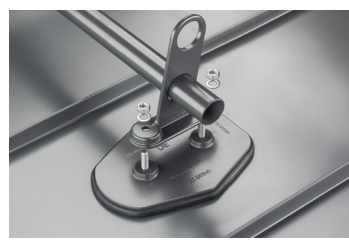

TECHNICAL SHEET

PLATE FOR PIPE 2 HOLES

Nut M10
Washer D10
Material: Stainless steel

LOWER PART

16 x Ø 5,8

1. **DETAIL:**
1. plate for pipe 2 holes
  2. pipe for snow stopper
  3. PVC pipe coupling black
  4. pipe end cap for snow stopper

ZS-HEU W MPD2

AN Aluminium pre-painted – Anthracite – RAL 7016

INDEX	CHANGE	DATE	SIGNATURE	KJG QUALITY	Scan code for 3D model	
MATERIAL BRAND			W.C.	WEIGHT kg	SCALE	
SIZE, SEMI-FINISHED PRODUCTS				STN STANDARD	SORTING NUMBER	
AUXILIARY EQUIPMENT				NOTE	POSITION NUMBER	
ELABORATED BY Ing. Kluska M.						
TESTED BY						
TECHNOLOGIST		TECHNOLOGIST		OLD DRAWING	DRAWING NUMBER	
NAME				ZS-HEU W MPD2		
Plate for pipe 2 holes				Number of sheets	Sheet	

Created: 04.06.2026 07:16:59

Technical changes reserved