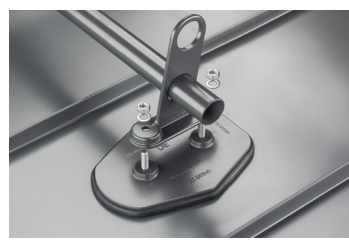

TECHNICAL SHEET

PLATE FOR PIPE 2 HOLES

Nut M10
Washer D10
Material: Stainless steel

LOWER PART

16 x Ø 5,8

1. **DETAIL:**
1. plate for pipe 2 holes
  2. pipe for snow stopper
  3. PVC pipe coupling black
  4. pipe end cap for snow stopper

ZS-HEU W MPD2

SS Aluminium pre-painted – Mouse grey – RAL 7005

INDEX	CHANGE	DATE	SIGNATURE	KJG QUALITY	Scan code for 3D model	
MATERIAL BRAND			W.C.	WEIGHT kg	SCALE	
SIZE, SEMI-FINISHED PRODUCTS				STN STANDARD	SORTING NUMBER	
AUXILIARY EQUIPMENT				NOTE	POSITION NUMBER	
ELABORATED BY Ing. Kluska M.						
TESTED BY						
TECHNOLOGIST		TECHNOLOGIST		OLD DRAWING	DRAWING NUMBER	
NAME				ZS-HEU W MPD2		
Plate for pipe 2 holes				Number of sheets	Sheet	

Created: 06.06.2026 02:33:34

Technical changes reserved