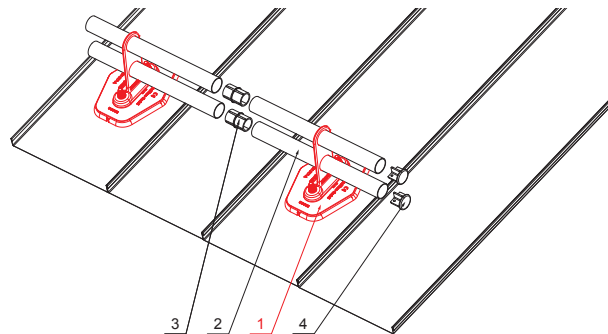

TECHNICAL SHEET

PLATE FOR PIPE 2 HOLES

Nut M10
Washer D10
Material: Stainless steel

LOWER PART

16 x Ø 5,8

1. **DETAIL:**
1. plate for pipe 2 holes
  2. pipe for snow stopper
  3. PVC pipe coupling black
  4. pipe end cap for snow stopper

ZS-HEU W MPD2

SS Aluminium pre-painted – Mouse grey – RAL 7005

INDEX	CHANGE	DATE	SIGNATURE	KJG QUALITY	Scan code for 3D model	
MATERIAL BRAND			W.C.	WEIGHT kg	SCALE	
SIZE, SEMI-FINISHED PRODUCTS				STN STANDARD	SORTING NUMBER	
AUXILIARY EQUIPMENT				NOTE	POSITION NUMBER	
ELABORATED BY Ing. Kluska M.						
TESTED BY						
TECHNOLOGIST		TECHNOLOGIST		OLD DRAWING	DRAWING NUMBER	
NAME				ZS-HEU W MPD2		
Plate for pipe 2 holes				Number of sheets	Sheet	

Created: 06.06.2026 02:33:34

Technical changes reserved