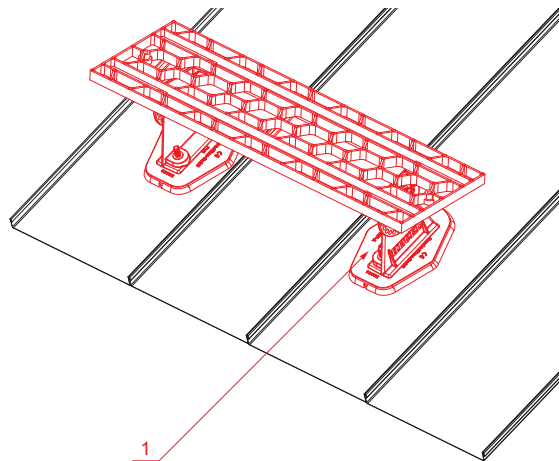

TECHNICAL SHEET

ROOF STEP – SET

FALZ-HEU MP DACH

DETAIL:
1. roof step – set

AN Aluminium pre-painted – Anthracite – RAL 7016

INDEX	CHANGE	DATE	SIGNATURE		
MATERIAL BRAND			W.C.	WEIGHT kg	SCALE
SIZE, SEMI-FINISHED PRODUCTS				STN STANDARD	SORTING NUMBER
AUXILIARY EQUIPMENT				NOTE	POSITION NUMBER
ELABORATED BY Ing. Kluska M.					
TESTED BY					
TECHNOLOGIST		TECHNOLOGIST		OLD DRAWING	DRAWING NUMBER
NAME			Roof step – set		
			Number of sheets		
			FALZ-HEU MP DACH		
			Sheet		