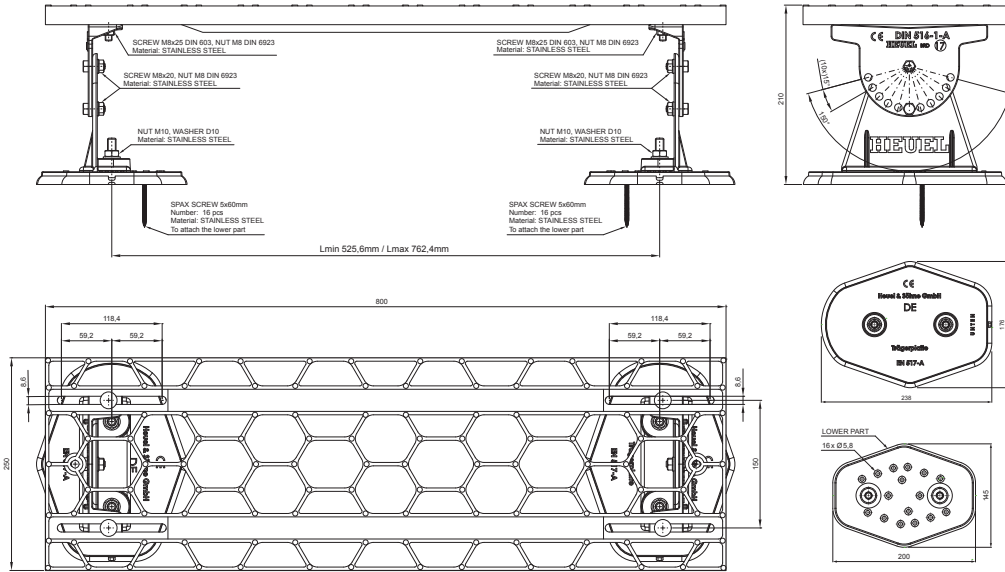

# TECHNICAL SHEET

## ROOF STEP – SET

# FALZ-HEU MP DACH

**DETAIL:**  
1. roof step – set

**AN** Aluminium pre-painted – Anthracite – RAL 7016

INDEX	CHANGE	DATE	SIGNATURE	<b>KJG</b> QUALITY	Scan code for 3D model	
MATERIAL BRAND			W.C.	WEIGHT kg	SCALE	
SIZE, SEMI-FINISHED PRODUCTS				STN STANDARD	SORTING NUMBER	
AUXILIARY EQUIPMENT				NOTE	POSITION NUMBER	
ELABORATED BY Ing. Kluska M.						
TESTED BY						
TECHNOLOGIST		TECHNOLOGIST		OLD DRAWING	DRAWING NUMBER	
NAME			Roof step – set		Number of sheets	
					FALZ-HEU MP DACH	
					Sheet	