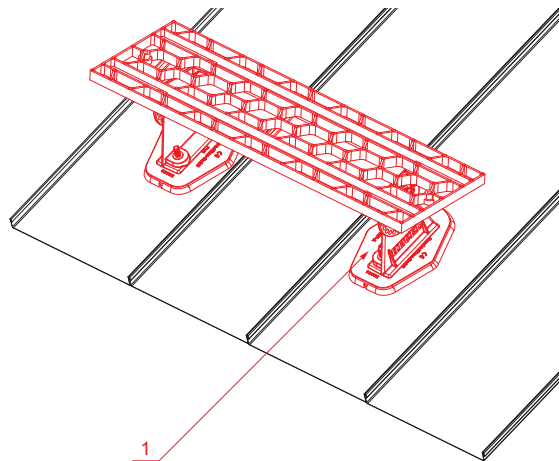

# TECHNICAL SHEET

## ROOF STEP – SET

# FALZ-HEU MP DACH

**DETAIL:**  
1. roof step – set

**AN** Aluminium pre-painted – Anthracite – RAL 7016

INDEX	CHANGE	DATE	SIGNATURE	<b>KJG</b> QUALITY	Scan code for 3D model	
MATERIAL BRAND			W.C.	WEIGHT kg	SCALE	
SIZE, SEMI-FINISHED PRODUCTS				STN STANDARD	SORTING NUMBER	
AUXILIARY EQUIPMENT				NOTE	POSITION NUMBER	
ELABORATED BY Ing. Kluska M.						
TESTED BY						
TECHNOLOGIST		TECHNOLOGIST		OLD DRAWING	DRAWING NUMBER	
NAME			Roof step – set		Number of sheets	
					FALZ-HEU MP DACH	
					Sheet	