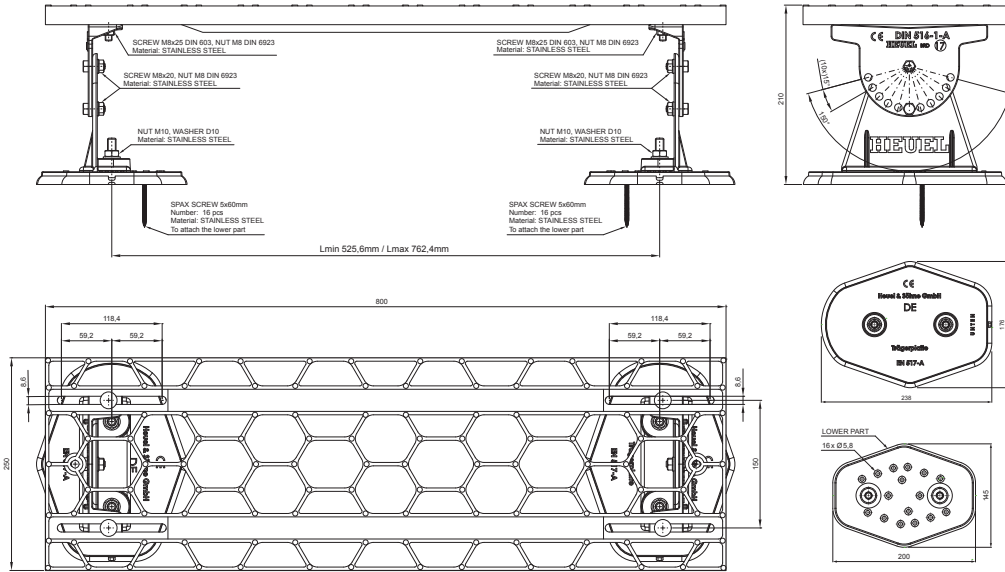

TECHNICAL SHEET

ROOF STEP – SET

FALZ-HEU MP DACH

DETAIL:
1. roof step – set

AN Aluminium pre-painted – Anthracite – RAL 7016

INDEX	CHANGE	DATE	SIGNATURE		
MATERIAL BRAND			W.C.	WEIGHT kg	SCALE
SIZE, SEMI-FINISHED PRODUCTS				STN STANDARD	SORTING NUMBER
AUXILIARY EQUIPMENT				NOTE	POSITION NUMBER
ELABORATED BY Ing. Kluska M.					
TESTED BY					
TECHNOLOGIST		TECHNOLOGIST		OLD DRAWING	DRAWING NUMBER
NAME			Roof step – set		
			Number of sheets		
			FALZ-HEU MP DACH		
			Sheet		