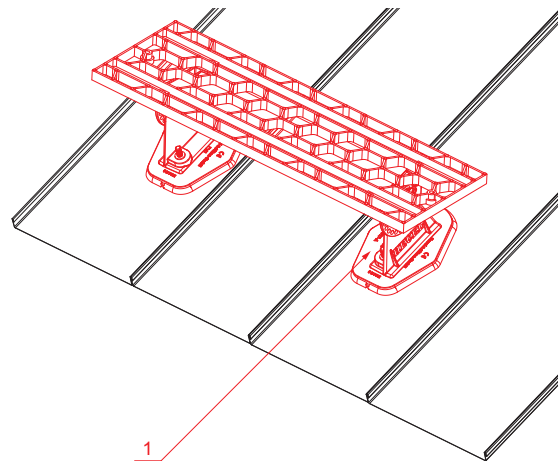

# TECHNICAL SHEET

## ROOF STEP – SET

# FALZ-HEU MP DACH

**DETAIL:**  
1. roof step – set

**TM** Aluminium pre-painted – Testa di Moro – RAL 8028

INDEX	CHANGE	DATE	SIGNATURE			
MATERIAL BRAND			W.C.	WEIGHT kg	SCALE	
SIZE, SEMI-FINISHED PRODUCTS				STN STANDARD	SORTING NUMBER	
AUXILIARY EQUIPMENT				NOTE	POSITION NUMBER	
ELABORATED BY Ing. Kluska M.						
TESTED BY						
TECHNOLOGIST		TECHNOLOGIST		OLD DRAWING	DRAWING NUMBER	
NAME			Roof step – set		Number of sheets	
					FALZ-HEU MP DACH Sheet	