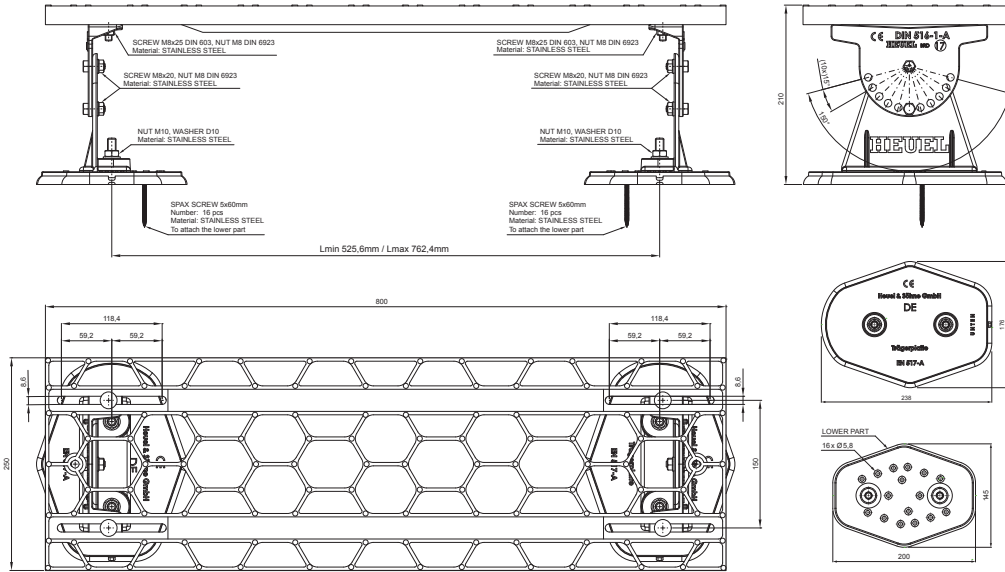

# TECHNICAL SHEET

## ROOF STEP – SET

# FALZ-HEU MP DACH

**DETAIL:**  
1. roof step – set

**TM** Aluminium pre-painted – Testa di Moro – RAL 8028

INDEX	CHANGE	DATE	SIGNATURE			
MATERIAL BRAND			W.C.	WEIGHT kg	SCALE	
SIZE, SEMI-FINISHED PRODUCTS				STN STANDARD	SORTING NUMBER	
AUXILIARY EQUIPMENT				NOTE	POSITION NUMBER	
ELABORATED BY Ing. Kluska M.						
TESTED BY						
TECHNOLOGIST		TECHNOLOGIST		OLD DRAWING	DRAWING NUMBER	
NAME			Roof step – set		Number of sheets	
					FALZ-HEU MP DACH Sheet	