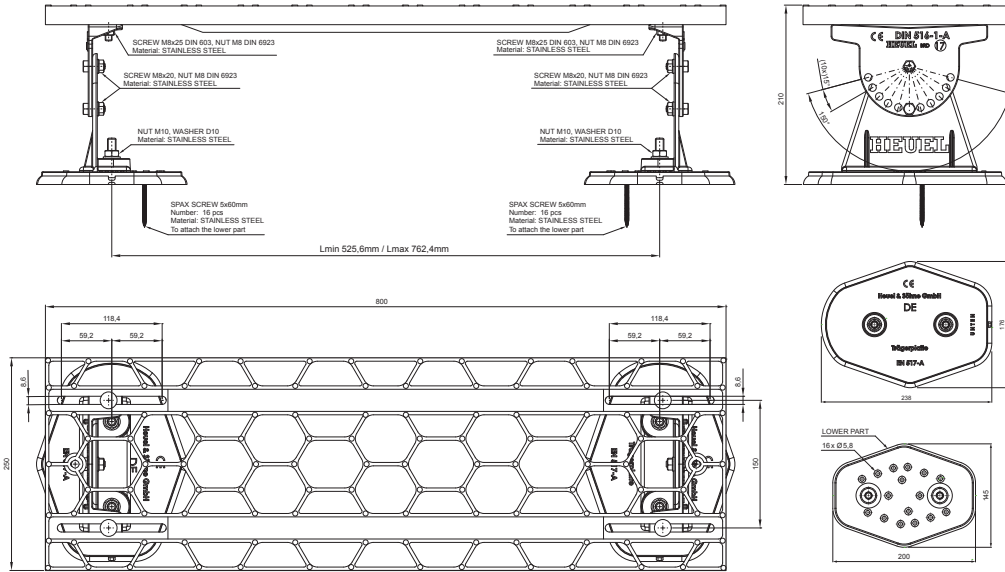

# TECHNICAL SHEET

## ROOF STEP – SET

# FALZ-HEU MP DACH

**DETAIL:**  
1. roof step – set

**SS** Aluminium pre-painted – Mouse grey – RAL 7005

INDEX	CHANGE	DATE	SIGNATURE	<b>KJG</b> QUALITY	Scan code for 3D model	
MATERIAL BRAND			W.C.	WEIGHT kg	SCALE	
SIZE, SEMI-FINISHED PRODUCTS				STN STANDARD	SORTING NUMBER	
AUXILIARY EQUIPMENT				NOTE	POSITION NUMBER	
ELABORATED BY Ing. Kluska M.						
TESTED BY						
TECHNOLOGIST		TECHNOLOGIST		OLD DRAWING	DRAWING NUMBER	
NAME			Roof step – set		Number of sheets	
					FALZ-HEU MP DACH	
					Sheet	