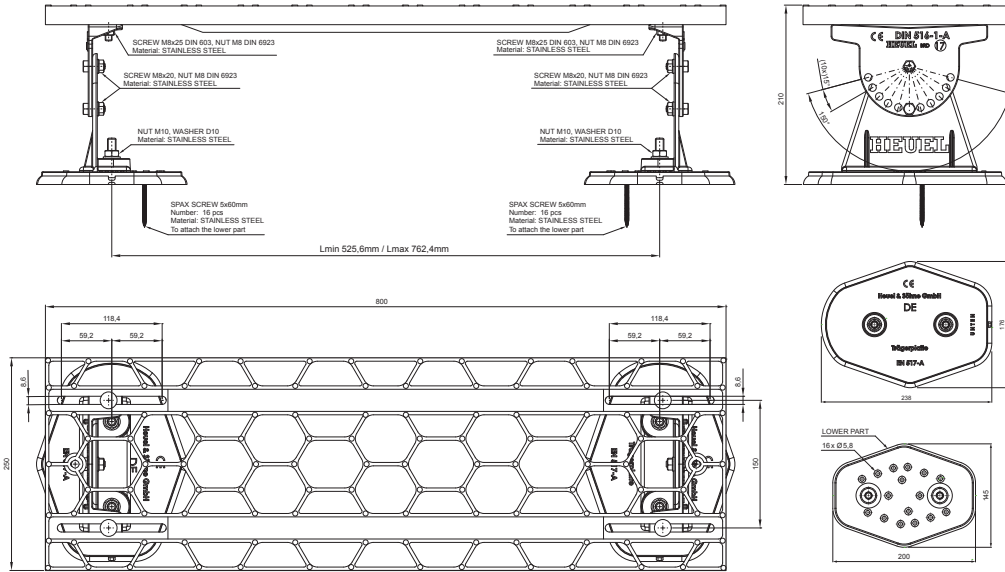

# TECHNICAL SHEET

## ROOF STEP – SET

# FALZ-HEU MP DACH

**DETAIL:**  
1. roof step – set

**SS** Aluminium pre-painted – Mouse grey – RAL 7005

INDEX	CHANGE	DATE	SIGNATURE			
MATERIAL BRAND			W.C.	WEIGHT kg	SCALE	
SIZE, SEMI-FINISHED PRODUCTS				STN STANDARD	SORTING NUMBER	
AUXILIARY EQUIPMENT				NOTE	POSITION NUMBER	
ELABORATED BY Ing. Kluska M.						
TESTED BY						
TECHNOLOGIST		TECHNOLOGIST		OLD DRAWING	DRAWING NUMBER	
NAME			Roof step – set		Number of sheets	
					FALZ-HEU MP DACH	
					Sheet 	