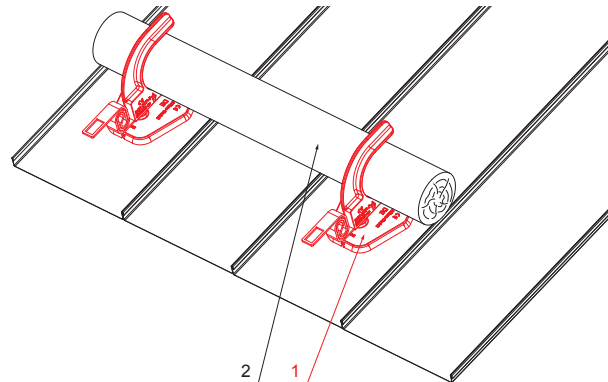

# MOUNTING PLATE HOLDER FOR WOODEN LOG SAFETY CATCHA

# FALZ-HEU MP DBRP

- DETAIL:**
1. mounting plate holder for wooden log safety catch
  2. wooden log

**SS** Aluminium pre-painted – Mouse grey – RAL 7005

INDEX	CHANGE	DATE	SIGNATURE	<b>KJG</b> QUALITY	Scan code for 3D model	
MATERIAL BRAND			W.C.	WEIGHT kg	SCALE	
SIZE, SEMI-FINISHED PRODUCTS				STN STANDARD	SORTING NUMBER	
AUXILIARY EQUIPMENT				NOTE	POSITION NUMBER	
ELABORATED BY Ing. Kluska M.						
TESTED BY						
TECHNOLOGIST		TECHNOLOGIST		OLD DRAWING	DRAWING NUMBER	
NAME				Number of sheets		
Mounting plate holder for wooden log safety catch				FALZ-HEU MP DBRP Sheet		