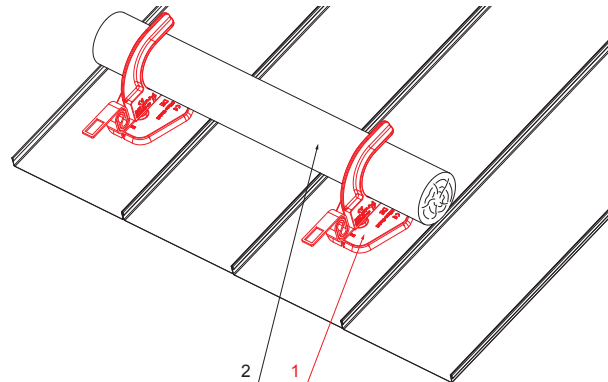

TECHNICAL SHEET

MOUNTING PLATE HOLDER FOR WOODEN LOG SAFETY CATCHA

FALZ-HEU MP DBRP

SS Aluminium pre-painted – Mouse grey – RAL 7005

- DETAIL:**
1. mounting plate holder for wooden log safety catch
 2. wooden log

INDEX	CHANGE	DATE	SIGNATURE	KJG QUALITY®	Scan code for 3D model	
MATERIAL BRAND			W.C.	WEIGHT kg	SCALE	
SIZE, SEMI-FINISHED PRODUCTS				STN STANDARD	SORTING NUMBER	
AUXILIARY EQUIPMENT				NOTE	POSITION NUMBER	
ELABORATED BY Ing. Kluska M.						
TESTED BY						
TECHNOLOGIST		TECHNOLOGIST		OLD DRAWING	DRAWING NUMBER	
NAME				Number of sheets		
Mounting plate holder for wooden log safety catch				FALZ-HEU MP DBRP Sheet		