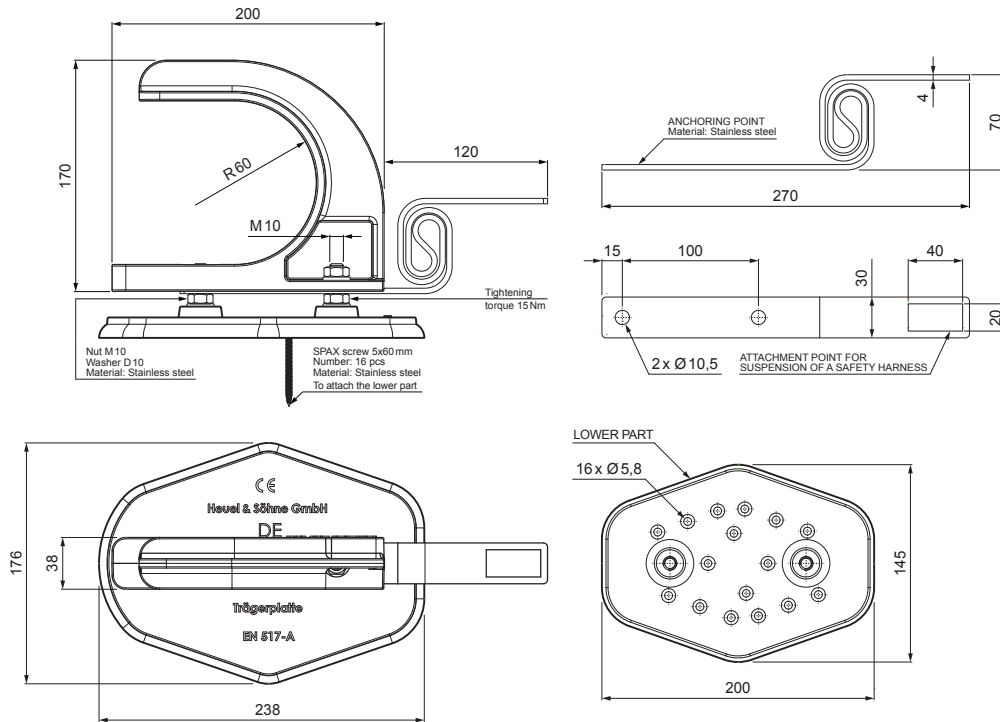

TECHNICAL SHEET

MOUNTING PLATE HOLDER FOR WOODEN LOG SAFETY CATCHA

FALZ-HEU MP DBRP

SS Aluminium pre-painted – Mouse grey – RAL 7005

- DETAIL:**
1. mounting plate holder for wooden log safety catch
 2. wooden log

INDEX	CHANGE	DATE	SIGNATURE	KJG QUALITY®	Scan code for 3D model	
MATERIAL BRAND			W.C.	WEIGHT kg	SCALE	
SIZE, SEMI-FINISHED PRODUCTS				STN STANDARD	SORTING NUMBER	
AUXILIARY EQUIPMENT				NOTE	POSITION NUMBER	
ELABORATED BY Ing. Kluska M.						
TESTED BY						
TECHNOLOGIST		TECHNOLOGIST		OLD DRAWING	DRAWING NUMBER	
NAME				Number of sheets		
Mounting plate holder for wooden log safety catch				FALZ-HEU MP DBRP Sheet		