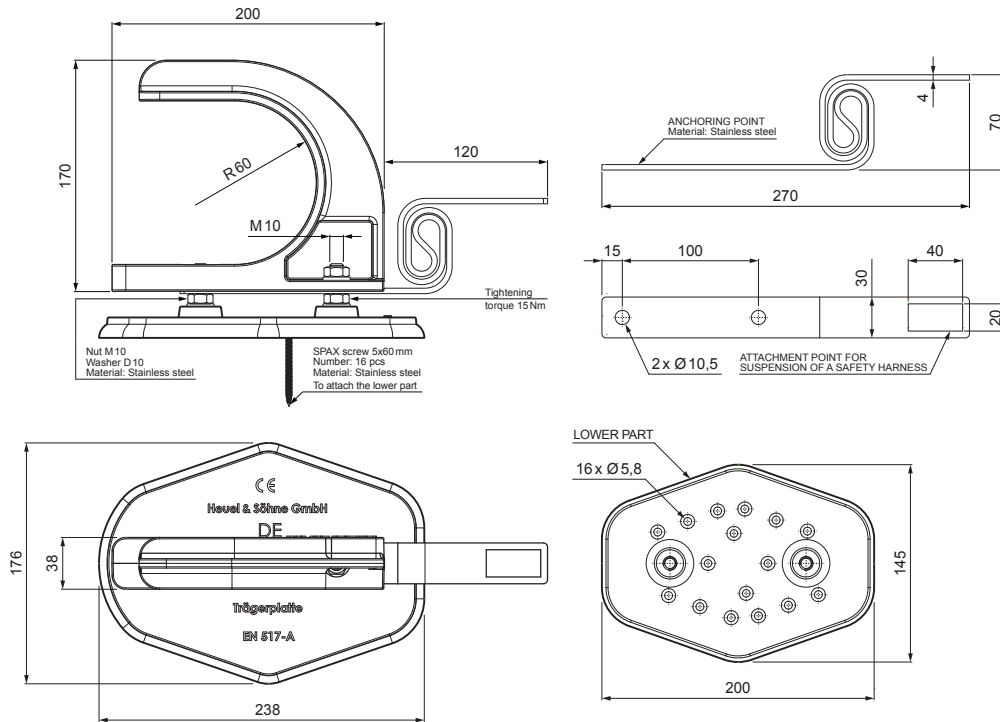

TECHNICAL SHEET

# MOUNTING PLATE HOLDER FOR WOODEN LOG SAFETY CATCHA

# FALZ-HEU MP DBRP

- DETAIL:**
1. mounting plate holder for wooden log safety catch
  2. wooden log

**SS** Aluminium pre-painted – Mouse grey – RAL 7005

INDEX	CHANGE	DATE	SIGNATURE	<b>KJG</b> QUALITY	Scan code for 3D model	
MATERIAL BRAND			W.C.	WEIGHT kg	SCALE	
SIZE, SEMI-FINISHED PRODUCTS				STN STANDARD	SORTING NUMBER	
AUXILIARY EQUIPMENT				NOTE	POSITION NUMBER	
ELABORATED BY Ing. Kluska M.						
TESTED BY						
TECHNOLOGIST		TECHNOLOGIST		OLD DRAWING	DRAWING NUMBER	
NAME				Number of sheets		
Mounting plate holder for wooden log safety catch				FALZ-HEU MP DBRP Sheet		