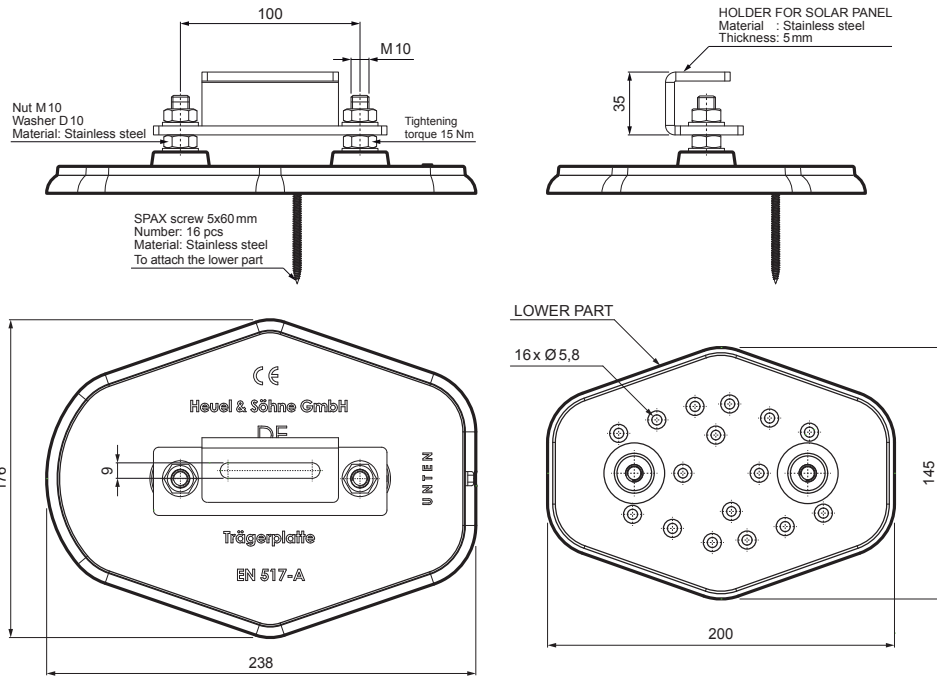

TECHNICAL SHEET

MOUNTING PLATE FOR SOLAR PANEL

FALZ-HEU MP SPL

AN Aluminium pre-painted – Anthracite – RAL 7016

- DETAIL:**
1. mounting plate for solar panel
 2. solar panel

INDEX	CHANGE	DATE	SIGNATURE		
MATERIAL BRAND			W.C.	WEIGHT kg	SCALE
SIZE, SEMI-FINISHED PRODUCTS				STN STANDARD	SORTING NUMBER
AUXILIARY EQUIPMENT				NOTE	POSITION NUMBER
ELABORATED BY Ing. Kluska M.					
TESTED BY					
TECHNOLOGIST		TECHNOLOGIST		OLD DRAWING	DRAWING NUMBER
NAME				Number of sheets	
Mounting plate for solar panel				FALZ-HEU MP SPL Sheet	