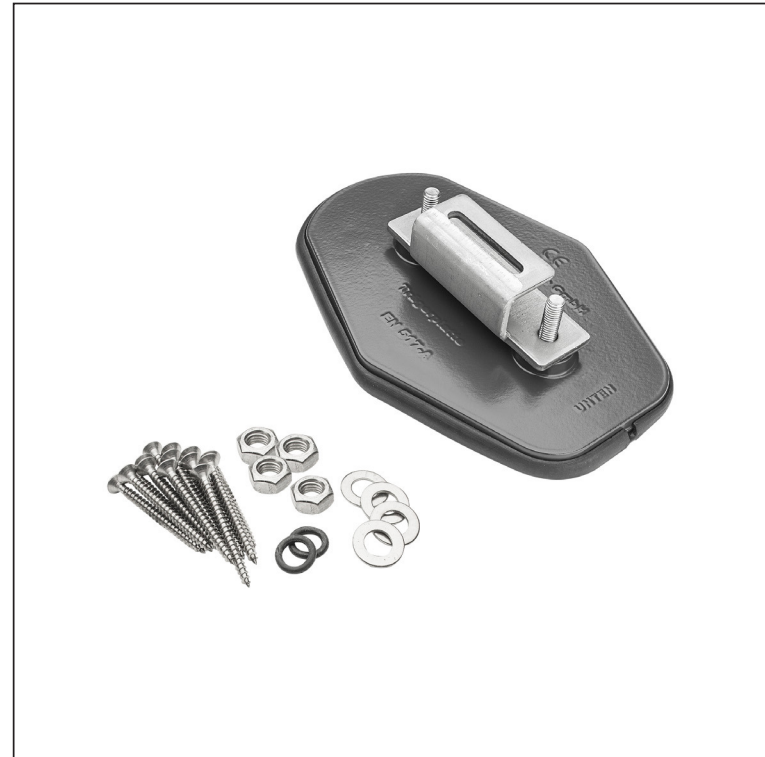

TECHNICAL SHEET

MOUNTING PLATE FOR SOLAR PANEL

FALZ-HEU MP SPL

AN Aluminium pre-painted – Anthracite – RAL 7016

- DETAIL:**
1. mounting plate for solar panel
 2. solar panel

INDEX	CHANGE	DATE	SIGNATURE		
MATERIAL BRAND			W.C.	WEIGHT kg	SCALE
SIZE, SEMI-FINISHED PRODUCTS				STN STANDARD	SORTING NUMBER
AUXILIARY EQUIPMENT				NOTE	POSITION NUMBER
ELABORATED BY Ing. Kluska M.					
TESTED BY					
TECHNOLOGIST		TECHNOLOGIST		OLD DRAWING	DRAWING NUMBER
NAME				Number of sheets	
Mounting plate for solar panel				FALZ-HEU MP SPL Sheet	