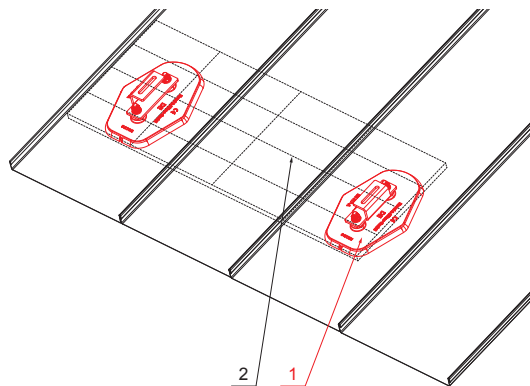

TECHNICAL SHEET

MOUNTING PLATE FOR SOLAR PANEL

FALZ-HEU MP SPL

AN Aluminium pre-painted – Anthracite – RAL 7016

- DETAIL:**
1. mounting plate for solar panel
 2. solar panel

INDEX	CHANGE	DATE	SIGNATURE		
MATERIAL BRAND			W.C.	WEIGHT kg	SCALE
SIZE, SEMI-FINISHED PRODUCTS				STN STANDARD	SORTING NUMBER
AUXILIARY EQUIPMENT				NOTE	POSITION NUMBER
ELABORATED BY Ing. Kluska M.					
TESTED BY					
TECHNOLOGIST		TECHNOLOGIST		OLD DRAWING	DRAWING NUMBER
NAME				Number of sheets	
Mounting plate for solar panel				FALZ-HEU MP SPL Sheet	