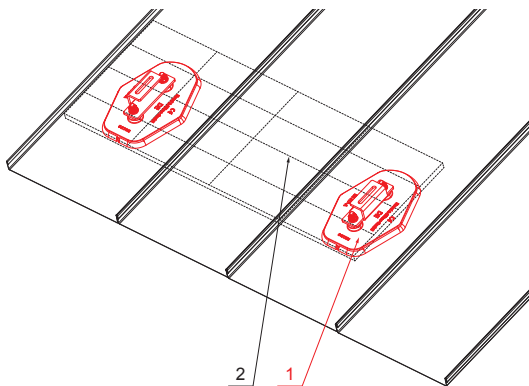

TECHNICAL SHEET

MOUNTING PLATE FOR SOLAR PANEL

FALZ-HEU MP SPL

SS Aluminium pre-painted – Mouse grey – RAL 7005

- DETAIL:**
1. mounting plate for solar panel
 2. solar panel

INDEX	CHANGE	DATE	SIGNATURE		
MATERIAL BRAND			W.C.	WEIGHT kg	SCALE
SIZE, SEMI-FINISHED PRODUCTS				STN STANDARD	SORTING NUMBER
AUXILIARY EQUIPMENT				NOTE	POSITION NUMBER
ELABORATED BY Ing. Kluska M.					
TESTED BY				OLD DRAWING	DRAWING NUMBER
TECHNOLOGIST			TECHNOLOGIST		
NAME				Number of sheets	
Mounting plate for solar panel				FALZ-HEU MP SPL Sheet	