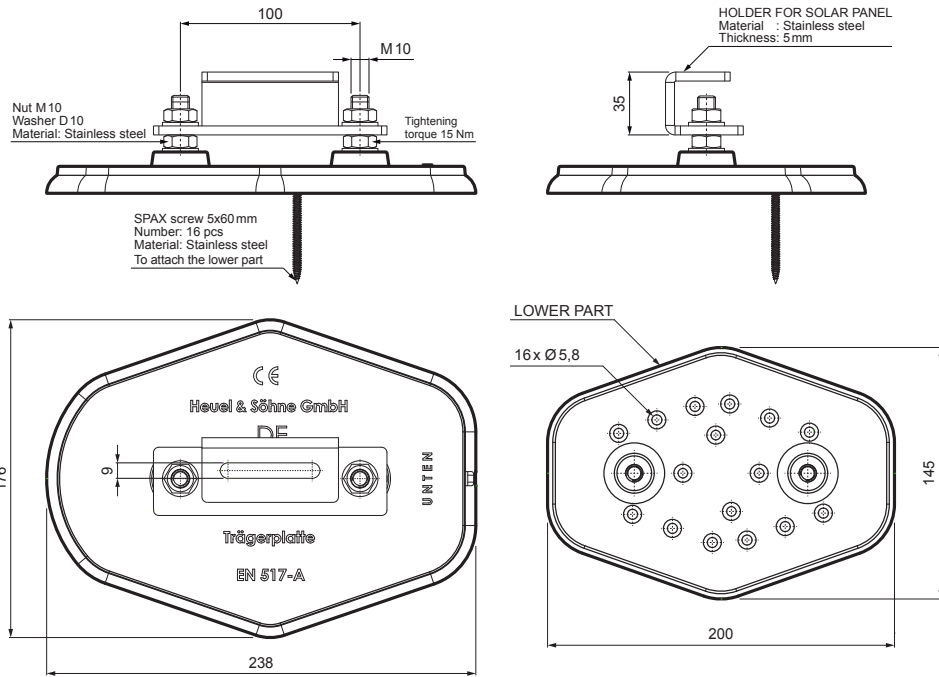

TECHNICAL SHEET

MOUNTING PLATE FOR SOLAR PANEL

FALZ-HEU MP SPL

SS Aluminium pre-painted – Mouse grey – RAL 7005

- DETAIL:**
1. mounting plate for solar panel
 2. solar panel

INDEX	CHANGE	DATE	SIGNATURE		
MATERIAL BRAND			W.C.	WEIGHT kg	SCALE
SIZE, SEMI-FINISHED PRODUCTS				STN STANDARD	SORTING NUMBER
AUXILIARY EQUIPMENT				NOTE	POSITION NUMBER
ELABORATED BY Ing. Kluska M.					
TESTED BY				OLD DRAWING	DRAWING NUMBER
TECHNOLOGIST			TECHNOLOGIST		
NAME				Number of sheets	
Mounting plate for solar panel				FALZ-HEU MP SPL Sheet	