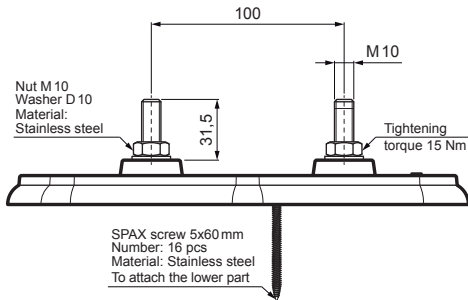

TECHNICAL SHEET

MOUNTING PLATE BASIC

FALZ-HEU MP ZPL

DETAIL:
1. mounting plate basic

AN Aluminium pre-painted – Anthracite – RAL 7016

| | | | | | | |
|------------------------------|--------|--------------|-----------|-----------------------|------------------------|--|
| INDEX | CHANGE | DATE | SIGNATURE | KJG QUALITY | Scan code for 3D model | |
| | | | | | | |
| MATERIAL BRAND | | | W.C. | WEIGHT kg | SCALE | |
| SIZE, SEMI-FINISHED PRODUCTS | | | | STN STANDARD | SORTING NUMBER | |
| AUXILIARY EQUIPMENT | | | | NOTE | POSITION NUMBER | |
| ELABORATED BY Ing. Kluska M. | | | | | | |
| TESTED BY | | | | | | |
| TECHNOLOGIST | | TECHNOLOGIST | | OLD DRAWING | DRAWING NUMBER | |
| NAME | | | | Number of sheets | | |
| Mounting plate basic | | | | FALZ-HEU MP ZPL Sheet | | |