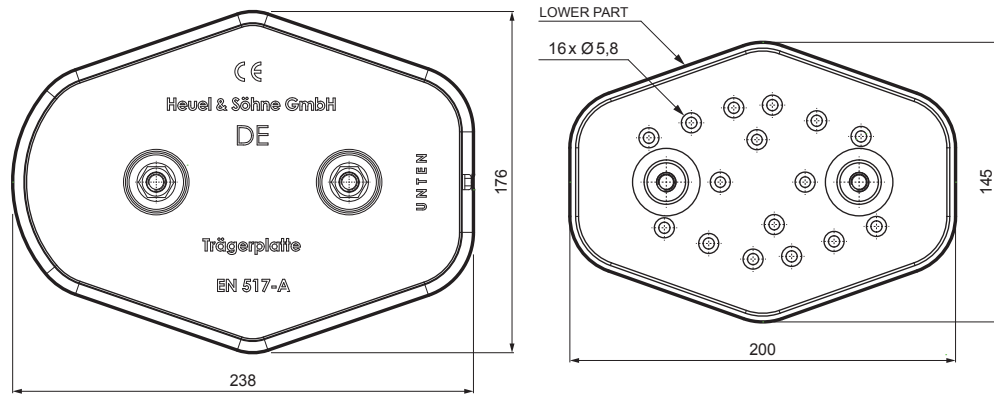

TECHNICAL SHEET

MOUNTING PLATE BASIC

FALZ-HEU MP ZPL

DETAIL:
1. mounting plate basic

AN Aluminium pre-painted – Anthracite – RAL 7016

| | | | | | | |
|------------------------------|--------|--------------|-----------|-----------------------|------------------------|--|
| INDEX | CHANGE | DATE | SIGNATURE | KJG QUALITY | Scan code for 3D model | |
| | | | | | | |
| MATERIAL BRAND | | | W.C. | WEIGHT kg | SCALE | |
| SIZE, SEMI-FINISHED PRODUCTS | | | | STN STANDARD | SORTING NUMBER | |
| AUXILIARY EQUIPMENT | | | | NOTE | POSITION NUMBER | |
| ELABORATED BY Ing. Kluska M. | | | | | | |
| TESTED BY | | | | | | |
| TECHNOLOGIST | | TECHNOLOGIST | | OLD DRAWING | DRAWING NUMBER | |
| NAME | | | | Number of sheets | | |
| Mounting plate basic | | | | FALZ-HEU MP ZPL Sheet | | |