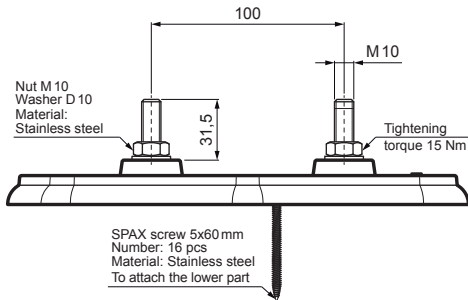

TECHNICAL SHEET

MOUNTING PLATE BASIC

FALZ-HEU MP ZPL

DETAIL:
1. mounting plate basic

SS Aluminium pre-painted – Mouse grey – RAL 7005

INDEX	CHANGE	DATE	SIGNATURE	KJG QUALITY®	Scan code for 3D model	
MATERIAL BRAND			W.C.	WEIGHT kg	SCALE	
SIZE, SEMI-FINISHED PRODUCTS				STN STANDARD	SORTING NUMBER	
AUXILIARY EQUIPMENT				NOTE	POSITION NUMBER	
ELABORATED BY Ing. Kluska M.						
TESTED BY						
TECHNOLOGIST		TECHNOLOGIST		OLD DRAWING	DRAWING NUMBER	
NAME				Number of sheets		
Mounting plate basic				FALZ-HEU MP ZPL Sheet		