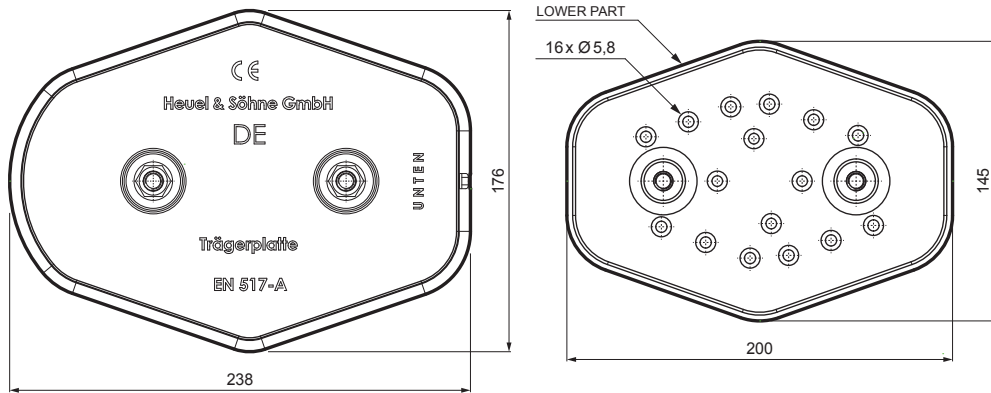

TECHNICAL SHEET

MOUNTING PLATE BASIC

FALZ-HEU MP ZPL

DETAIL:
1. mounting plate basic

SS Aluminium pre-painted – Mouse grey – RAL 7005

INDEX	CHANGE	DATE	SIGNATURE	KJG QUALITY®	Scan code for 3D model	
MATERIAL BRAND			W.C.	WEIGHT kg	SCALE	
SIZE, SEMI-FINISHED PRODUCTS				STN STANDARD	SORTING NUMBER	
AUXILIARY EQUIPMENT				NOTE	POSITION NUMBER	
ELABORATED BY Ing. Kluska M.						
TESTED BY						
TECHNOLOGIST		TECHNOLOGIST		OLD DRAWING	DRAWING NUMBER	
NAME				Number of sheets		
Mounting plate basic				FALZ-HEU MP ZPL Sheet		