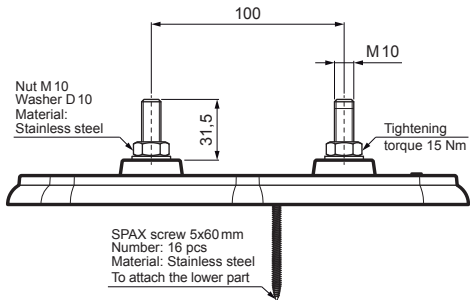

TECHNICAL SHEET

MOUNTING PLATE BASIC

FALZ-HEU MP ZPL

DETAIL:
1. mounting plate basic

SS Aluminium pre-painted – Mouse grey – RAL 7005

INDEX	CHANGE	DATE	SIGNATURE	KJG QUALITY	Scan code for 3D model	
MATERIAL BRAND			W.C.	WEIGHT kg	SCALE	
SIZE, SEMI-FINISHED PRODUCTS				STN STANDARD	SORTING NUMBER	
AUXILIARY EQUIPMENT				NOTE	POSITION NUMBER	
ELABORATED BY Ing. Kluska M.						
TESTED BY						
TECHNOLOGIST		TECHNOLOGIST		OLD DRAWING	DRAWING NUMBER	
NAME				Number of sheets		
Mounting plate basic				FALZ-HEU MP ZPL Sheet		