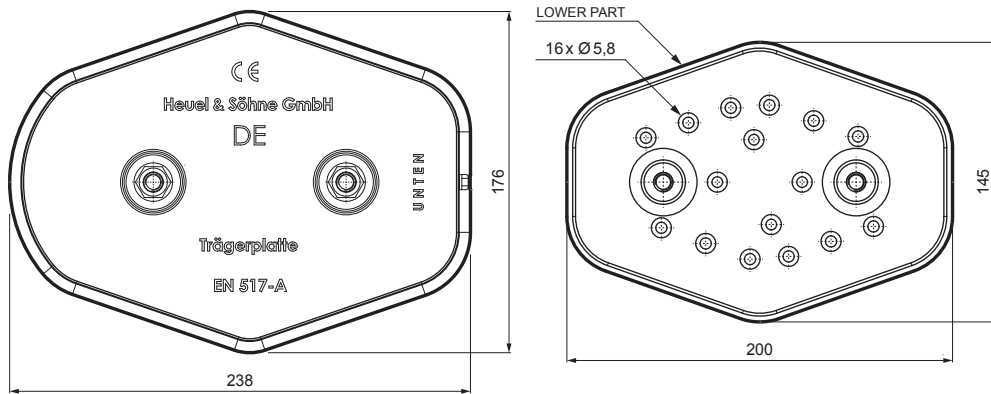

TECHNICAL SHEET

MOUNTING PLATE BASIC

FALZ-HEU MP ZPL

DETAIL:
1. mounting plate basic

SS Aluminium pre-painted – Mouse grey – RAL 7005

INDEX	CHANGE	DATE	SIGNATURE	KJG QUALITY	Scan code for 3D model	
MATERIAL BRAND			W.C.	WEIGHT kg	SCALE	
SIZE, SEMI-FINISHED PRODUCTS				STN STANDARD	SORTING NUMBER	
AUXILIARY EQUIPMENT				NOTE	POSITION NUMBER	
ELABORATED BY Ing. Kluska M.						
TESTED BY						
TECHNOLOGIST		TECHNOLOGIST		OLD DRAWING	DRAWING NUMBER	
NAME				Number of sheets		
Mounting plate basic				FALZ-HEU MP ZPL Sheet		