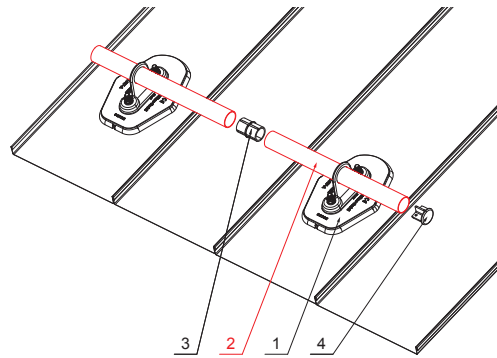

TECHNICAL SHEET

PIPE FOR SNOW STOPPER

FALZ-HEU MP RU 40

DETAIL:

1. plate for pipe 1 hole
2. pipe for snow stopper
3. PVC pipe coupling black
4. pipe end cap for snow stopper

DETAIL:

1. plate for pipe 2 holes
2. pipe for snow stopper
3. PVC pipe coupling black
4. pipe end cap for snow stopper

TM Aluminium pre-painted – Testa di Moro – RAL 8028

INDEX	CHANGE	DATE	SIGNATURE			
MATERIAL BRAND			W.C.	WEIGHT kg	SCALE	
SIZE, SEMI-FINISHED PRODUCTS					STN STANDARD	SORTING NUMBER
AUXILIARY EQUIPMENT					NOTE	POSITION NUMBER
ELABORATED BY Ing. Kluska M.						
TESTED BY						
TECHNOLOGIST		TECHNOLOGIST		OLD DRAWING	DRAWING NUMBER	
NAME			Pipe for snow stopper		Number of sheets	
					FALZ-HEU MP RU 40	
					Sheet 	