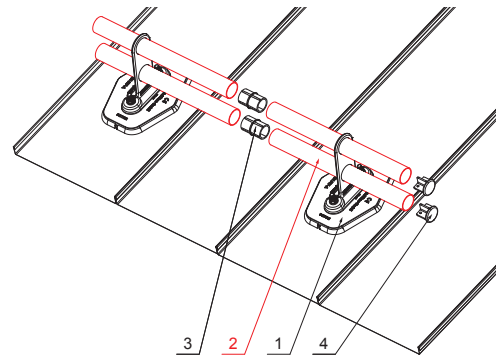

TECHNICAL SHEET

PIPE FOR SNOW STOPPER

FALZ-HEU MP RU 40

DETAIL:

1. plate for pipe 1 hole
2. pipe for snow stopper
3. PVC pipe coupling black
4. pipe end cap for snow stopper

DETAIL:

1. plate for pipe 2 holes
2. pipe for snow stopper
3. PVC pipe coupling black
4. pipe end cap for snow stopper

TM Aluminium pre-painted – Testa di Moro – RAL 8028

INDEX	CHANGE	DATE	SIGNATURE			
MATERIAL BRAND			W.C.	WEIGHT kg	SCALE	
SIZE, SEMI-FINISHED PRODUCTS					STN STANDARD	SORTING NUMBER
AUXILIARY EQUIPMENT					NOTE	POSITION NUMBER
ELABORATED BY Ing. Kluska M.						
TESTED BY						
TECHNOLOGIST		TECHNOLOGIST		OLD DRAWING	DRAWING NUMBER	
NAME			Pipe for snow stopper		Number of sheets	
					FALZ-HEU MP RU 40	
					Sheet 	