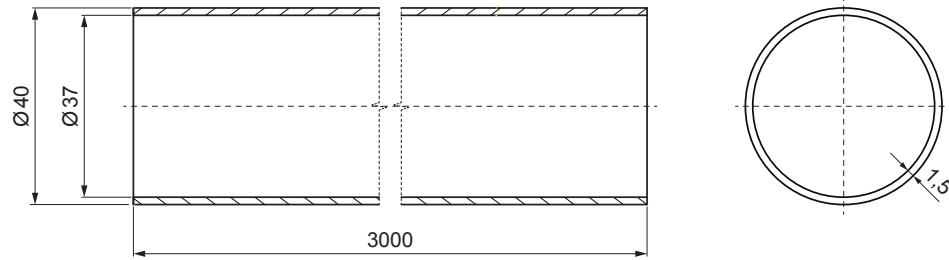

TECHNICAL SHEET

PIPE FOR SNOW STOPPER

FALZ-HEU MP RU 40

DETAIL:

1. plate for pipe 1 hole
2. pipe for snow stopper
3. PVC pipe coupling black
4. pipe end cap for snow stopper

DETAIL:

1. plate for pipe 2 holes
2. pipe for snow stopper
3. PVC pipe coupling black
4. pipe end cap for snow stopper

TM Aluminium pre-painted – Testa di Moro – RAL 8028

INDEX	CHANGE	DATE	SIGNATURE			
MATERIAL BRAND			W.C.	WEIGHT kg	SCALE	
SIZE, SEMI-FINISHED PRODUCTS					STN STANDARD	SORTING NUMBER
AUXILIARY EQUIPMENT					NOTE	POSITION NUMBER
ELABORATED BY Ing. Kluska M.						
TESTED BY						
TECHNOLOGIST		TECHNOLOGIST		OLD DRAWING	DRAWING NUMBER	
NAME			Pipe for snow stopper		Number of sheets	
					FALZ-HEU MP RU 40	
					Sheet 	