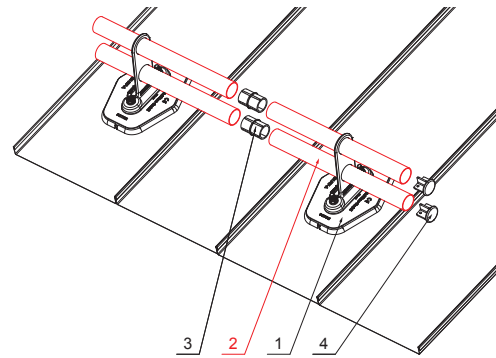

TECHNICAL SHEET

PIPE FOR SNOW STOPPER

FALZ-HEU MP RU 40

SS Aluminium pre-painted – Mouse grey – RAL 7005

DETAIL:

1. plate for pipe 1 hole
2. pipe for snow stopper
3. PVC pipe coupling black
4. pipe end cap for snow stopper

DETAIL:

1. plate for pipe 2 holes
2. pipe for snow stopper
3. PVC pipe coupling black
4. pipe end cap for snow stopper

| | | | | | |
|------------------------------|--------|------|-----------------------|--------------|-------------------|
| INDEX | CHANGE | DATE | SIGNATURE | | |
| | | | | | |
| MATERIAL BRAND | | | W.C. | WEIGHT kg | SCALE |
| SIZE, SEMI-FINISHED PRODUCTS | | | | STN STANDARD | SORTING NUMBER |
| AUXILIARY EQUIPMENT | | | | NOTE | POSITION NUMBER |
| ELABORATED BY Ing. Kluska M. | | | | OLD DRAWING | DRAWING NUMBER |
| TESTED BY | | | TECHNOLOGIST | | |
| NAME | | | Pipe for snow stopper | | Number of sheets |
| | | | | | FALZ-HEU MP RU 40 |
| | | | | | Sheet |