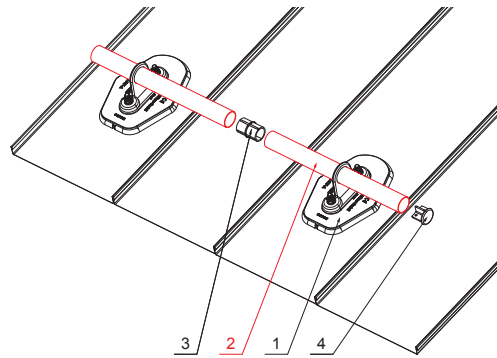

TECHNICAL SHEET

PIPE FOR SNOW STOPPER

FALZ-HEU MP RU 40

SS Aluminium pre-painted – Mouse grey – RAL 7005

DETAIL:

1. plate for pipe 1 hole
2. pipe for snow stopper
3. PVC pipe coupling black
4. pipe end cap for snow stopper

DETAIL:

1. plate for pipe 2 holes
2. pipe for snow stopper
3. PVC pipe coupling black
4. pipe end cap for snow stopper

| | | | | | |
|------------------------------|--------|------|-----------------------|--------------|-------------------|
| INDEX | CHANGE | DATE | SIGNATURE | | |
| | | | | | |
| MATERIAL BRAND | | | W.C. | WEIGHT kg | SCALE |
| SIZE, SEMI-FINISHED PRODUCTS | | | | STN STANDARD | SORTING NUMBER |
| AUXILIARY EQUIPMENT | | | | NOTE | POSITION NUMBER |
| ELABORATED BY Ing. Kluska M. | | | | OLD DRAWING | DRAWING NUMBER |
| TESTED BY | | | TECHNOLOGIST | | |
| NAME | | | Pipe for snow stopper | | Number of sheets |
| | | | | | FALZ-HEU MP RU 40 |
| | | | | | Sheet |