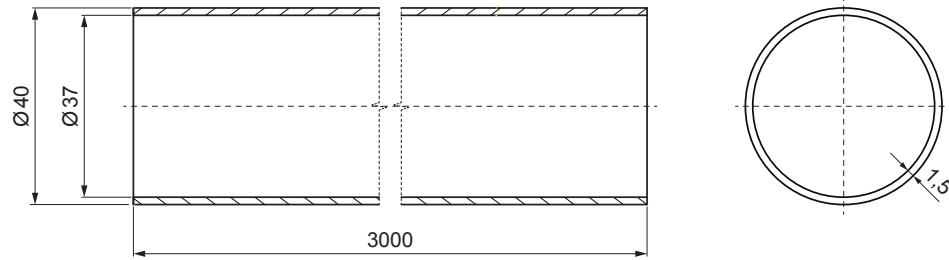

TECHNICAL SHEET

PIPE FOR SNOW STOPPER

FALZ-HEU MP RU 40

SS Aluminium pre-painted – Mouse grey – RAL 7005

DETAIL:

1. plate for pipe 1 hole
2. pipe for snow stopper
3. PVC pipe coupling black
4. pipe end cap for snow stopper

DETAIL:

1. plate for pipe 2 holes
2. pipe for snow stopper
3. PVC pipe coupling black
4. pipe end cap for snow stopper

| | | | | | |
|------------------------------|--------|------|-----------------------|--------------|-------------------|
| INDEX | CHANGE | DATE | SIGNATURE | | |
| | | | | | |
| MATERIAL BRAND | | | W.C. | WEIGHT kg | SCALE |
| SIZE, SEMI-FINISHED PRODUCTS | | | | STN STANDARD | SORTING NUMBER |
| AUXILIARY EQUIPMENT | | | | NOTE | POSITION NUMBER |
| ELABORATED BY Ing. Kluska M. | | | | OLD DRAWING | DRAWING NUMBER |
| TESTED BY | | | TECHNOLOGIST | | |
| NAME | | | Pipe for snow stopper | | Number of sheets |
| | | | | | FALZ-HEU MP RU 40 |
| | | | | | Sheet |