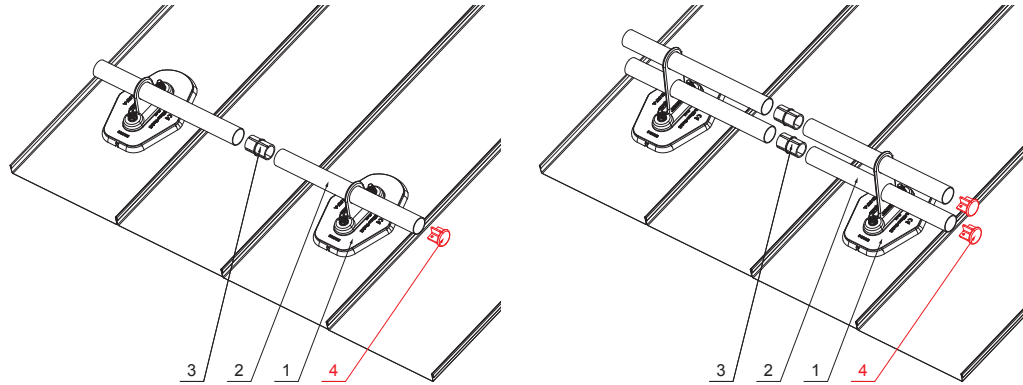

# PIPE END CAP FOR SNOW STOPPER

# FALZ-HEU MP RK 40

- DETAIL:**
1. plate for pipe 1 hole
  2. pipe for snow stopper
  3. PVC pipe coupling black
  4. pipe end cap for snow stopper

- DETAIL:**
1. plate for pipe 2 holes
  2. pipe for snow stopper
  3. PVC pipe coupling black
  4. pipe end cap for snow stopper