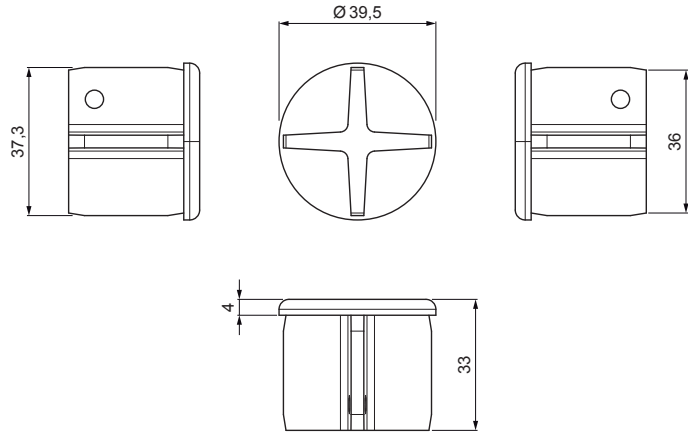

TECHNICAL SHEET

PIPE END CAP FOR SNOW STOPPER

FALZ-HEU MP RK 40

1. **DETAIL:**
1. plate for pipe 1 hole
  2. pipe for snow stopper
  3. PVC pipe coupling black
  4. pipe end cap for snow stopper

1. **DETAIL:**
1. plate for pipe 2 holes
  2. pipe for snow stopper
  3. PVC pipe coupling black
  4. pipe end cap for snow stopper