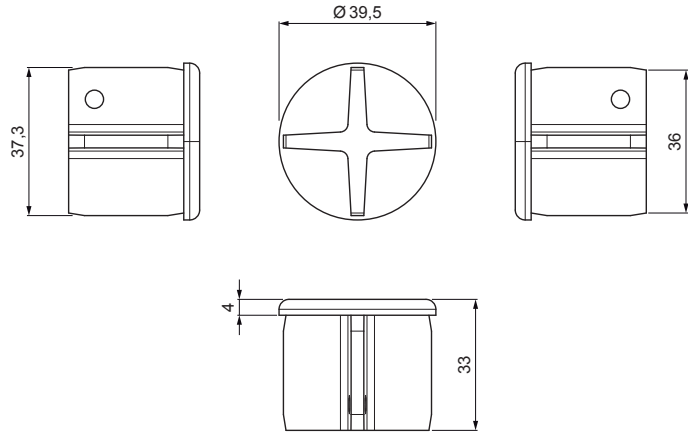

TECHNICAL SHEET

PIPE END CAP FOR SNOW STOPPER

FALZ-HEU MP RK 40

DETAIL:

1. plate for pipe 1 hole
2. pipe for snow stopper
3. PVC pipe coupling black
4. pipe end cap for snow stopper

DETAIL:

1. plate for pipe 2 holes
2. pipe for snow stopper
3. PVC pipe coupling black
4. pipe end cap for snow stopper

TM Aluminium pre-painted – Testa di Moro – RAL 8028

INDEX CHANGE	DATE	SIGNATURE		
MATERIAL BRAND				
SIZE, SEMI-FINISHED PRODUCTS				
AUXILIARY EQUIPMENT			STN STANDARD	
ELABORATED BY Ing. Kluska M.			NOTE	
TESTED BY			SORTING NUMBER	
TECHNOLOGIST		TECHNOLOGIST	OLD DRAWING	POSITION NUMBER
NAME			DRAWING NUMBER	
Pipe end cap for snow stopper			FALZ-HEU MP RK 40	
Number of sheets			Sheet 	