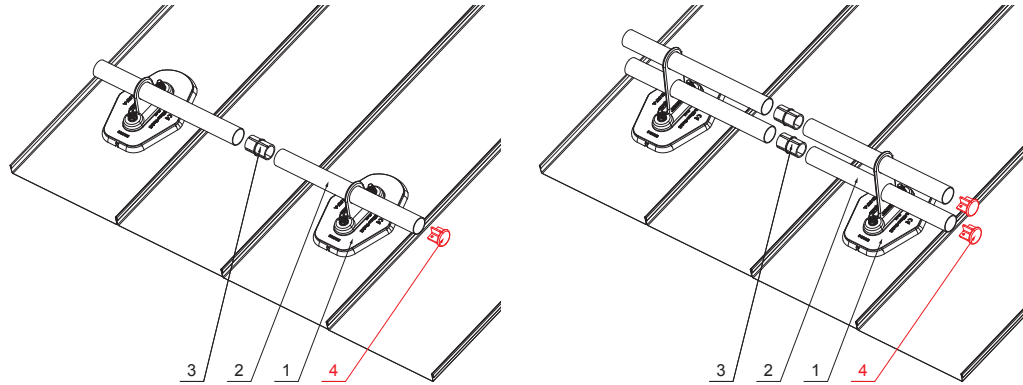

TECHNICAL SHEET

PIPE END CAP FOR SNOW STOPPER

FALZ-HEU MP RK 40

DETAIL:

1. plate for pipe 1 hole
2. pipe for snow stopper
3. PVC pipe coupling black
4. pipe end cap for snow stopper

DETAIL:

1. plate for pipe 2 holes
2. pipe for snow stopper
3. PVC pipe coupling black
4. pipe end cap for snow stopper

TM Aluminium pre-painted – Testa di Moro – RAL 8028

INDEX CHANGE	DATE	SIGNATURE		
MATERIAL BRAND				
SIZE, SEMI-FINISHED PRODUCTS				
AUXILIARY EQUIPMENT			STN STANDARD	
ELABORATED BY Ing. Kluska M.			NOTE	
TESTED BY			SORTING NUMBER	
TECHNOLOGIST		TECHNOLOGIST	OLD DRAWING	POSITION NUMBER
NAME			DRAWING NUMBER	
Pipe end cap for snow stopper			FALZ-HEU MP RK 40	
Number of sheets			Sheet 	