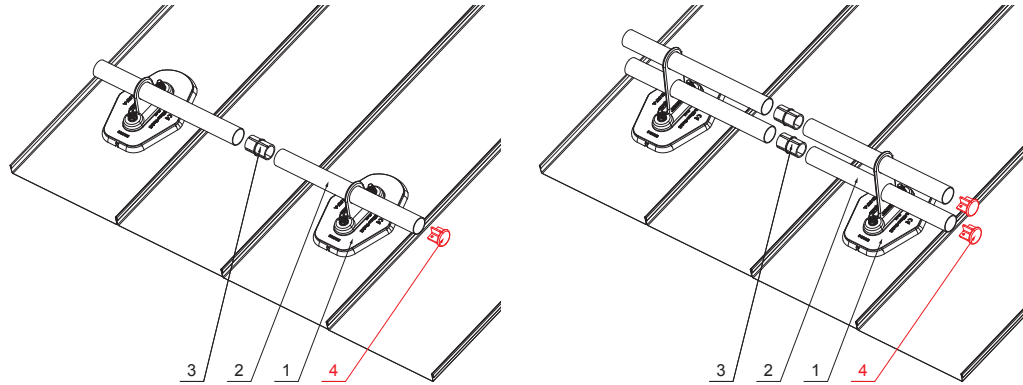

TECHNICAL SHEET

PIPE END CAP FOR SNOW STOPPER

FALZ-HEU MP RK 40

1. **DETAIL:**
1. plate for pipe 1 hole
  2. pipe for snow stopper
  3. PVC pipe coupling black
  4. pipe end cap for snow stopper

1. **DETAIL:**
1. plate for pipe 2 holes
  2. pipe for snow stopper
  3. PVC pipe coupling black
  4. pipe end cap for snow stopper