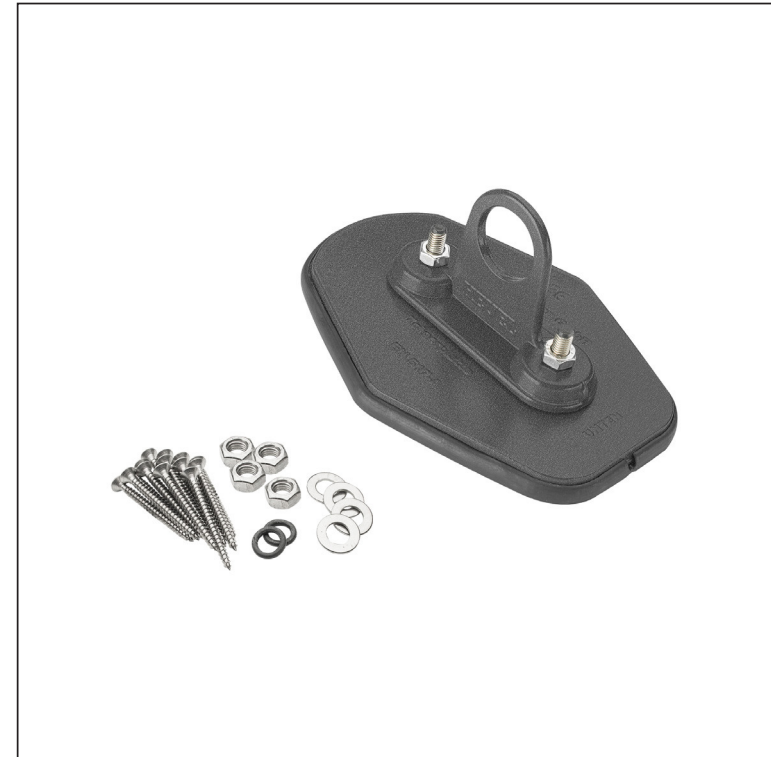

ANM Aluminium pre-painted W.15 – Anthracite W.15 – RAL 7016

INDEX	CHANGE	DATE	SIGNATURE	KJG QUALITY	Scan code for 3D model	
MATERIAL BRAND			W.C.	WEIGHT kg	SCALE	
SIZE, SEMI-FINISHED PRODUCTS				STN STANDARD	SORTING NUMBER	
AUXILIARY EQUIPMENT				NOTE	POSITION NUMBER	
ELABORATED BY Ing. Kluska M.						
TESTED BY						
TECHNOLOGIST		TECHNOLOGIST		OLD DRAWING	DRAWING NUMBER	
NAME				Number of sheets		
Plate for pipe 1 hole				ZS-HEU W.15 MPD1 Sheet		

Created: 06.06.2026 00:10:10

Technical changes reserved