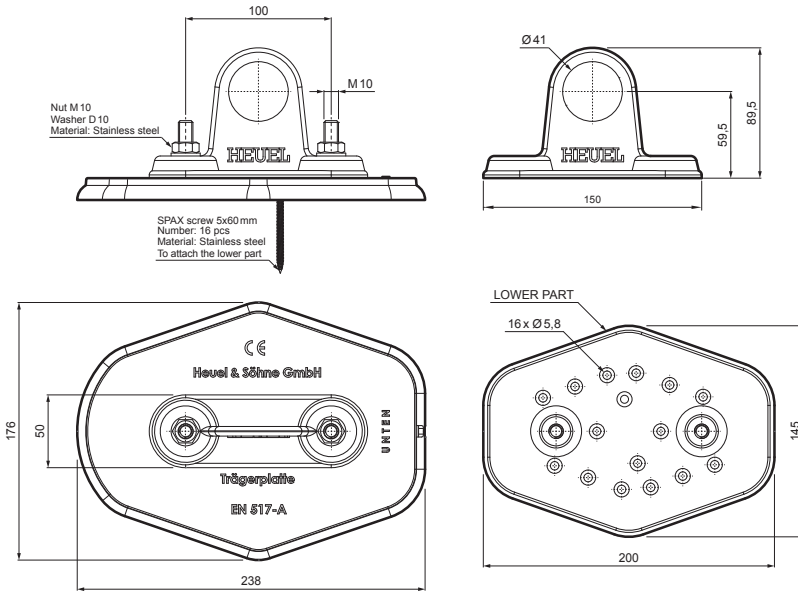

TECHNICAL SHEET

PLATE FOR PIPE 1 HOLE

ZS-HEU W.15 MPD1

Nut M 10
Washer D 10
Material: Stainless steel

LOWER PART

DETAIL:

1. plate for pipe 1 hole
2. pipe for snow stopper
3. PVC pipe coupling black
4. pipe end cap for snow stopper