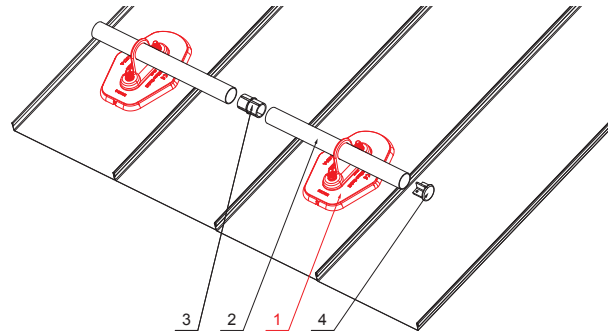

ANM Aluminium pre-painted W.15 – Anthracite W.15 – RAL 7016

INDEX	CHANGE	DATE	SIGNATURE	KJG QUALITY	Scan code for 3D model	
MATERIAL BRAND			W.C.	WEIGHT kg	SCALE	
SIZE, SEMI-FINISHED PRODUCTS				STN STANDARD	SORTING NUMBER	
AUXILIARY EQUIPMENT				NOTE	POSITION NUMBER	
ELABORATED BY Ing. Kluska M.						
TESTED BY						
TECHNOLOGIST		TECHNOLOGIST		OLD DRAWING	DRAWING NUMBER	
NAME				Number of sheets		
Plate for pipe 1 hole				ZS-HEU W.15 MPD1 Sheet		

Created: 06.06.2026 00:10:10

Technical changes reserved