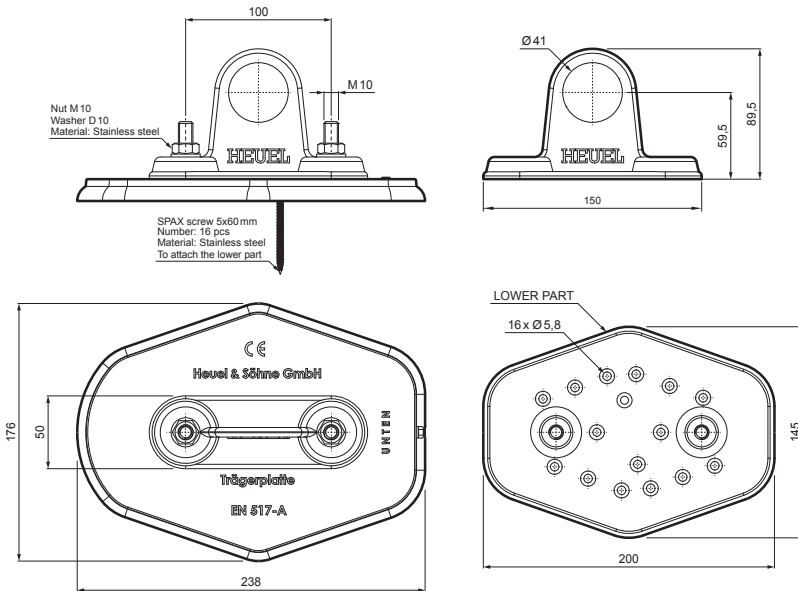

TECHNICAL SHEET

PLATE FOR PIPE 1 HOLE

ZS-HEU W.15 MPD1

Nut M 10
Washer D 10
Material: Stainless steel

LOWER PART

DETAIL:

1. plate for pipe 1 hole
2. pipe for snow stopper
3. PVC pipe coupling black
4. pipe end cap for snow stopper