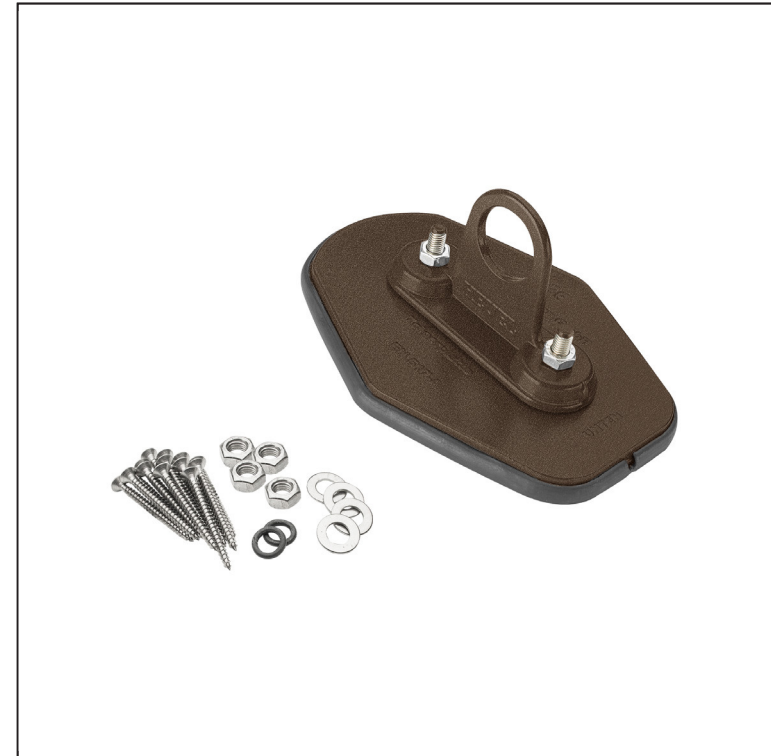

TMM Aluminium pre-painted W.15 – Testa di Moro W.15 – RAL 8028

INDEX	CHANGE	DATE	SIGNATURE	KJG QUALITY	Scan code for 3D model	
MATERIAL BRAND			W.C.	WEIGHT kg	SCALE	
SIZE, SEMI-FINISHED PRODUCTS				STN STANDARD	SORTING NUMBER	
AUXILIARY EQUIPMENT				NOTE	POSITION NUMBER	
ELABORATED BY Ing. Kluska M.						
TESTED BY						
TECHNOLOGIST		TECHNOLOGIST		OLD DRAWING	DRAWING NUMBER	
NAME				Number of sheets		
Plate for pipe 1 hole				ZS-HEU W.15 MPD1		
				Sheet		

Created: 06.06.2026 00:10:11

Technical changes reserved