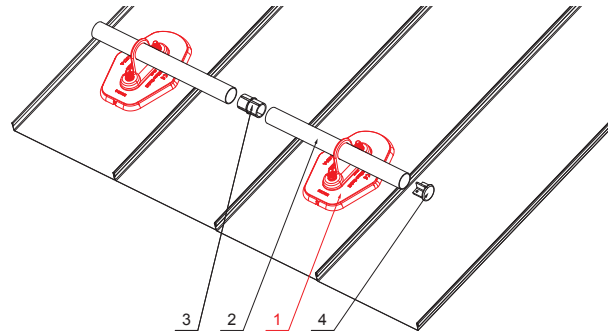

TMM Aluminium pre-painted W.15 – Testa di Moro W.15 – RAL 8028

INDEX	CHANGE	DATE	SIGNATURE	KJG QUALITY	Scan code for 3D model	
MATERIAL BRAND			W.C.	WEIGHT kg	SCALE	
SIZE, SEMI-FINISHED PRODUCTS				STN STANDARD	SORTING NUMBER	
AUXILIARY EQUIPMENT				NOTE	POSITION NUMBER	
ELABORATED BY Ing. Kluska M.						
TESTED BY						
TECHNOLOGIST		TECHNOLOGIST		OLD DRAWING	DRAWING NUMBER	
NAME				Number of sheets		
Plate for pipe 1 hole				ZS-HEU W.15 MPD1		
				Sheet		

Created: 06.06.2026 00:10:11

Technical changes reserved