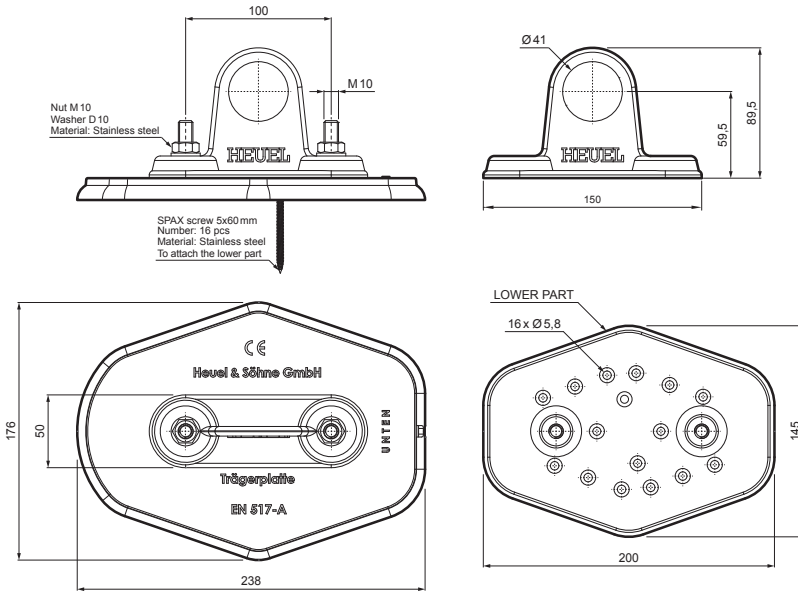

TECHNICAL SHEET

# PLATE FOR PIPE 1 HOLE

# ZS-HEU W.15 MPD1

**DETAIL:**

1. plate for pipe 1 hole
2. pipe for snow stopper
3. PVC pipe coupling black
4. pipe end cap for snow stopper

**SSM** Aluminium pre-painted W.15 – Mouse grey W.15 – RAL 7005

INDEX	CHANGE	DATE	SIGNATURE	<b>KJG</b> QUALITY	Scan code for 3D model	
MATERIAL BRAND			W.C.	WEIGHT kg	SCALE	
SIZE, SEMI-FINISHED PRODUCTS				STN STANDARD	SORTING NUMBER	
AUXILIARY EQUIPMENT				NOTE	POSITION NUMBER	
ELABORATED BY Ing. Kluska M.						
TESTED BY						
TECHNOLOGIST		TECHNOLOGIST		OLD DRAWING	DRAWING NUMBER	
NAME				Number of sheets		
Plate for pipe 1 hole				ZS-HEU W.15 MPD1 Sheet		