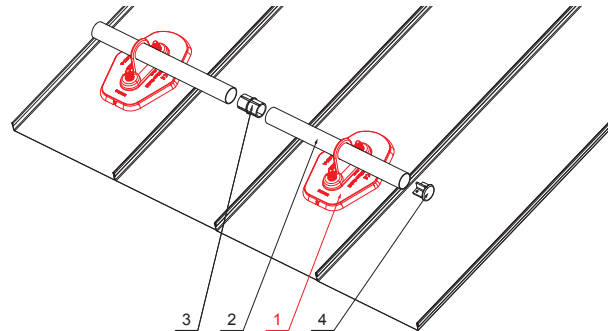

DETAIL:

1. plate for pipe 1 hole
2. pipe for snow stopper
3. PVC pipe coupling black
4. pipe end cap for snow stopper