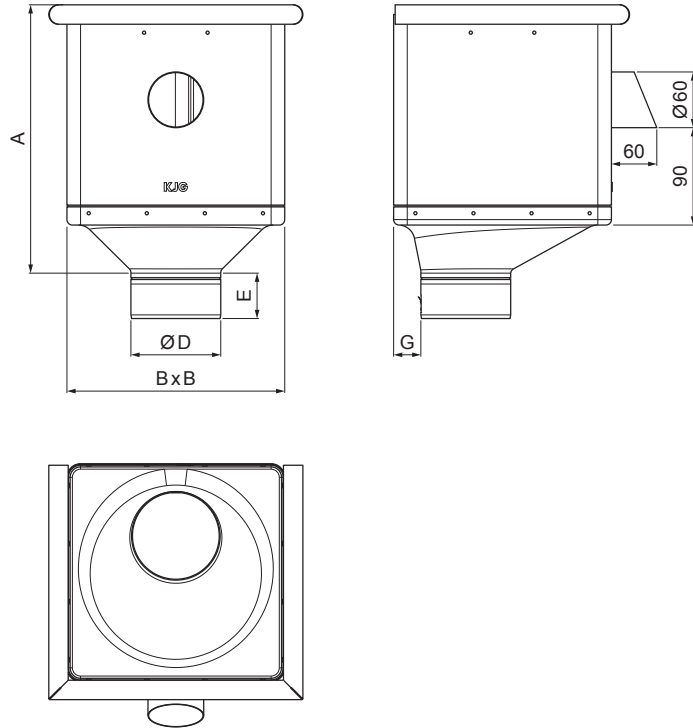

TECHNICAL SHEET

HOPPER CUBIC ECCENTRIC WITH OVERFLOW PIPE

P-PKLZ KXV

MH Galvanized steel prepainted – Copper brown – RAL 8004

Dimensions [mm]					
Nominal size	A	B	D	E	G
80	283	240	79	44	30
100	283	240	99	50	30
120	283	240	119	60	30

INDEX	CHANGE	DATE	SIGNATURE	KJG QUALITY®	Scan code for 3D model
MATERIAL BRAND			W.C.	WEIGHT kg	SCALE
SIZE, SEMI-FINISHED PRODUCTS				STN STANDARD	SORTING NUMBER
AUXILIARY EQUIPMENT				NOTE	POSITION NUMBER
ELABORATED BY Ing. Kluska M.					
TESTED BY					
TECHNOLOGIST		TECHNOLOGIST		OLD DRAWING	DRAWING NUMBER
NAME Hopper CUBIC ECCENTRIC with overflow pipe				Number of sheets	P-PKLZ KXV Sheet