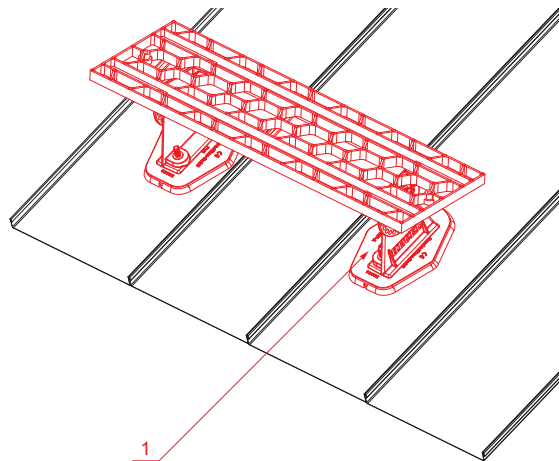

TECHNICAL SHEET

ROOF STEP – SET

FALZ-HEU MP DACH

DETAIL:
1. roof step – set

ANM Aluminium pre-painted W.15 – Anthracite W.15 – RAL 7016

INDEX	CHANGE	DATE	SIGNATURE	KJG QUALITY	Scan code for 3D model	
MATERIAL BRAND			W.C.	WEIGHT kg	SCALE	
SIZE, SEMI-FINISHED PRODUCTS				STN STANDARD	SORTING NUMBER	
AUXILIARY EQUIPMENT				NOTE	POSITION NUMBER	
ELABORATED BY Ing. Kluska M.						
TESTED BY						
TECHNOLOGIST		TECHNOLOGIST		OLD DRAWING	DRAWING NUMBER	
NAME			Roof step – set		Number of sheets	
					FALZ-HEU MP DACH	
					Sheet	