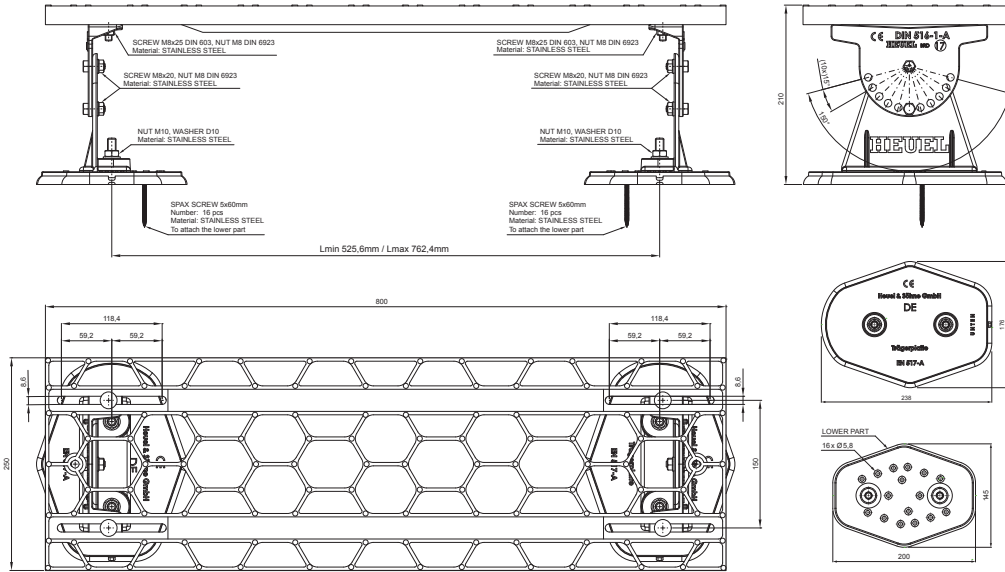

TECHNICAL SHEET

ROOF STEP – SET

FALZ-HEU MP DACH

DETAIL:
1. roof step – set

ANM Aluminium pre-painted W.15 – Anthracite W.15 – RAL 7016

INDEX	CHANGE	DATE	SIGNATURE	KJG QUALITY	Scan code for 3D model	
MATERIAL BRAND			W.C.	WEIGHT kg	SCALE	
SIZE, SEMI-FINISHED PRODUCTS				STN STANDARD	SORTING NUMBER	
AUXILIARY EQUIPMENT				NOTE	POSITION NUMBER	
ELABORATED BY Ing. Kluska M.						
TESTED BY						
TECHNOLOGIST		TECHNOLOGIST		OLD DRAWING	DRAWING NUMBER	
NAME			Roof step – set		Number of sheets	
					FALZ-HEU MP DACH	
					Sheet	