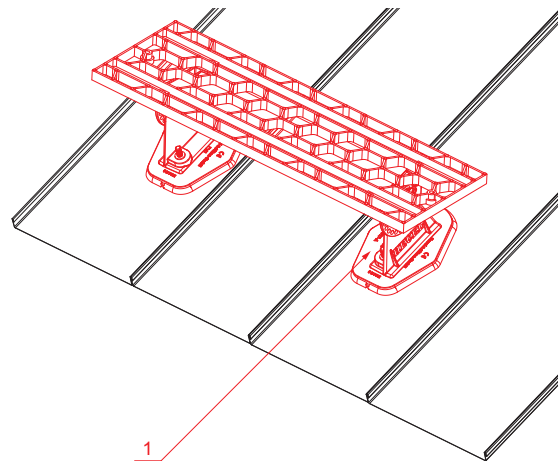

TECHNICAL SHEET

ROOF STEP – SET

FALZ-HEU MP DACH

DETAIL:
1. roof step – set

TMM Aluminium pre-painted W.15 – Testa di Moro W.15 – RAL 8028

INDEX	CHANGE	DATE	SIGNATURE	KJG QUALITY	Scan code for 3D model	
MATERIAL BRAND			W.C.	WEIGHT kg	SCALE	
SIZE, SEMI-FINISHED PRODUCTS				STN STANDARD	SORTING NUMBER	
AUXILIARY EQUIPMENT				NOTE	POSITION NUMBER	
ELABORATED BY Ing. Kluska M.						
TESTED BY						
TECHNOLOGIST		TECHNOLOGIST		OLD DRAWING	DRAWING NUMBER	
NAME			Roof step – set		Number of sheets	
					FALZ-HEU MP DACH Sheet	