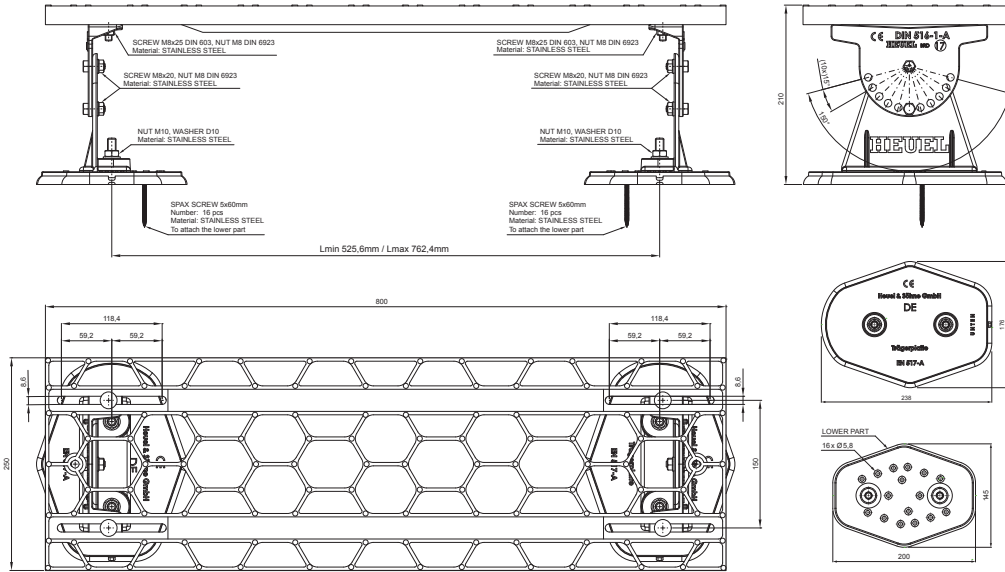

TECHNICAL SHEET

ROOF STEP – SET

FALZ-HEU MP DACH

DETAIL:
1. roof step – set

TMM Aluminium pre-painted W.15 – Testa di Moro W.15 – RAL 8028

INDEX	CHANGE	DATE	SIGNATURE	KJG QUALITY	Scan code for 3D model	
MATERIAL BRAND			W.C.	WEIGHT kg	SCALE	
SIZE, SEMI-FINISHED PRODUCTS				STN STANDARD	SORTING NUMBER	
AUXILIARY EQUIPMENT				NOTE	POSITION NUMBER	
ELABORATED BY Ing. Kluska M.						
TESTED BY						
TECHNOLOGIST		TECHNOLOGIST		OLD DRAWING	DRAWING NUMBER	
NAME			Roof step – set		Number of sheets	
					FALZ-HEU MP DACH Sheet	