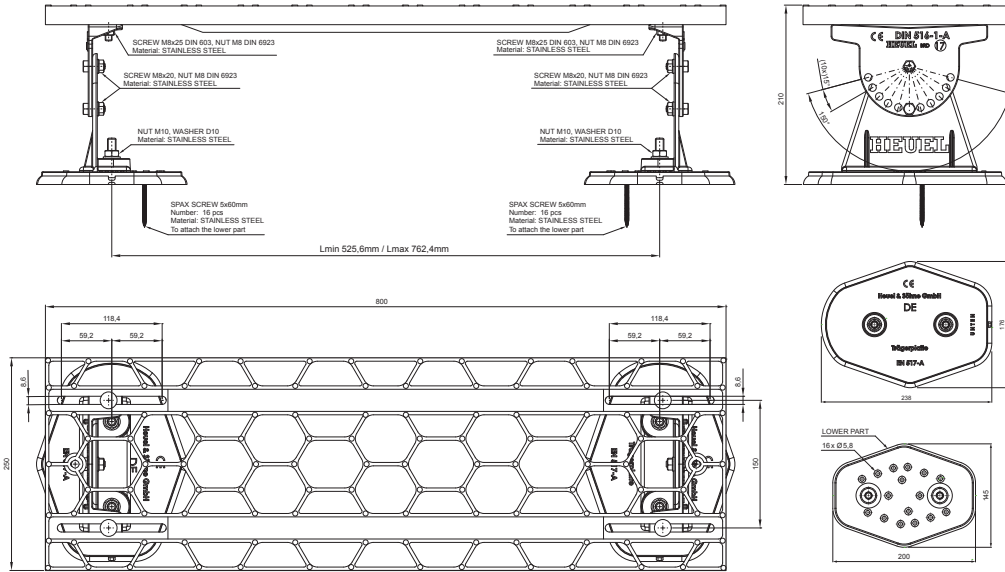

TECHNICAL SHEET

ROOF STEP – SET

FALZ-HEU MP DACH

DETAIL:
1. roof step – set

SSM Aluminium pre-painted W.15 – Mouse grey W.15 – RAL 7005

INDEX	CHANGE	DATE	SIGNATURE	KJG QUALITY	Scan code for 3D model	
MATERIAL BRAND			W.C.	WEIGHT kg	SCALE	
SIZE, SEMI-FINISHED PRODUCTS				STN STANDARD	SORTING NUMBER	
AUXILIARY EQUIPMENT				NOTE	POSITION NUMBER	
ELABORATED BY Ing. Kluska M.						
TESTED BY						
TECHNOLOGIST		TECHNOLOGIST		OLD DRAWING	DRAWING NUMBER	
NAME			Roof step – set		Number of sheets	
					FALZ-HEU MP DACH	
					Sheet	