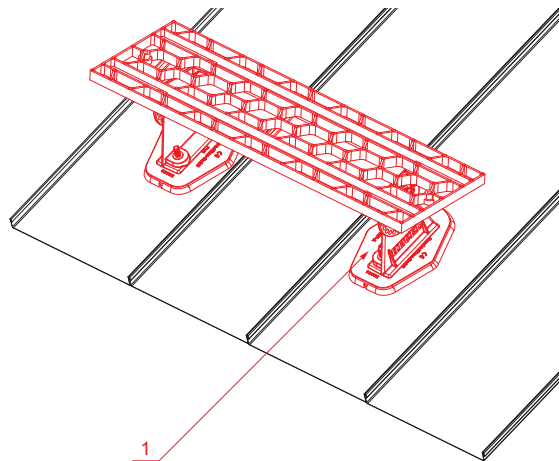

TECHNICAL SHEET

ROOF STEP – SET

FALZ-HEU MP DACH

DETAIL:
1. roof step – set

SSM Aluminium pre-painted W.15 – Mouse grey W.15 – RAL 7005

INDEX	CHANGE	DATE	SIGNATURE	KJG QUALITY	Scan code for 3D model	
MATERIAL BRAND			W.C.	WEIGHT kg	SCALE	
SIZE, SEMI-FINISHED PRODUCTS				STN STANDARD	SORTING NUMBER	
AUXILIARY EQUIPMENT				NOTE	POSITION NUMBER	
ELABORATED BY Ing. Kluska M.						
TESTED BY						
TECHNOLOGIST		TECHNOLOGIST		OLD DRAWING	DRAWING NUMBER	
NAME			Roof step – set		Number of sheets	
					FALZ-HEU MP DACH	
					Sheet	