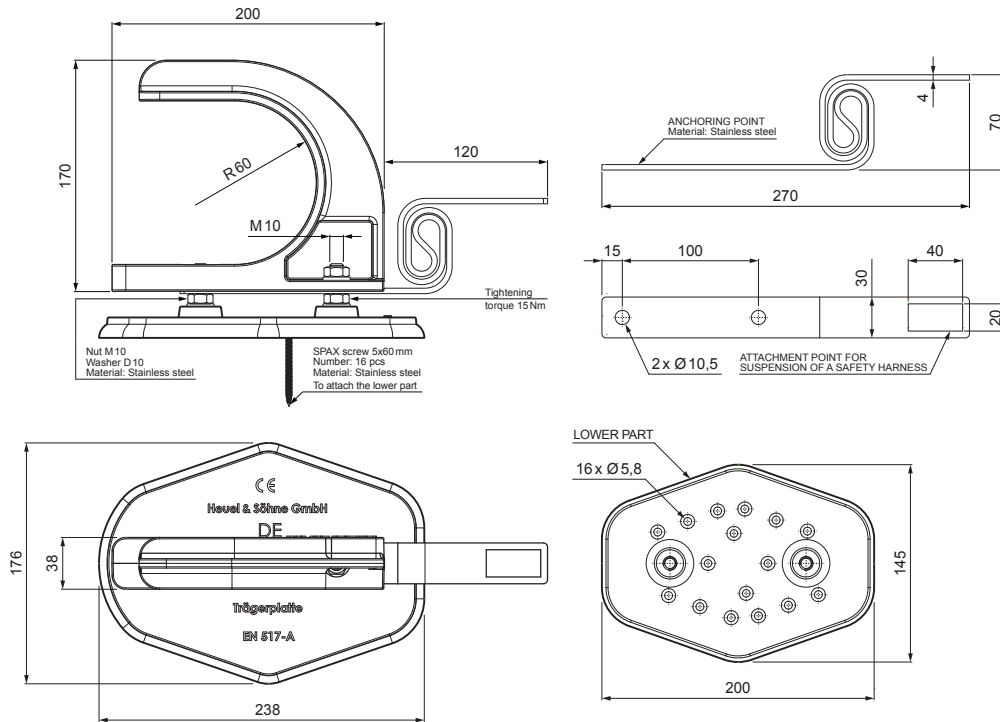

TECHNICAL SHEET

MOUNTING PLATE HOLDER FOR WOODEN LOG SAFETY CATCHA

FALZ-HEU MP DBRP

DETAIL:

1. mounting plate holder for wooden log safety catch
2. wooden log

ANM Aluminium pre-painted W.15 – Anthracite W.15 – RAL 7016

INDEX	CHANGE	DATE	SIGNATURE	KJG QUALITY	Scan code for 3D model	
MATERIAL BRAND			W.C.	WEIGHT kg	SCALE	
SIZE, SEMI-FINISHED PRODUCTS						
AUXILIARY EQUIPMENT				STN STANDARD	SORTING NUMBER	
ELABORATED BY Ing. Kluska M.				NOTE	POSITION NUMBER	
TESTED BY						
TECHNOLOGIST		TECHNOLOGIST		OLD DRAWING	DRAWING NUMBER	
NAME				Mounting plate holder for wooden log safety catch		
				Number of sheets	FALZ-HEU MP DBRP Sheet	