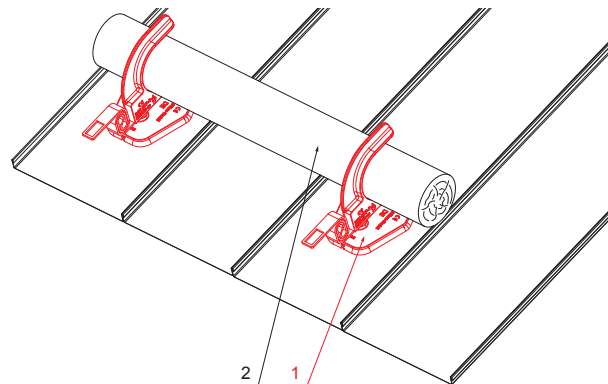

TECHNICAL SHEET

MOUNTING PLATE HOLDER FOR WOODEN LOG SAFETY CATCHA

FALZ-HEU MP DBRP

DETAIL:

1. mounting plate holder for wooden log safety catch
2. wooden log

ANM Aluminium pre-painted W.15 – Anthracite W.15 – RAL 7016

INDEX	CHANGE	DATE	SIGNATURE	KJG QUALITY	Scan code for 3D model	
MATERIAL BRAND			W.C.	WEIGHT kg	SCALE	
SIZE, SEMI-FINISHED PRODUCTS						
AUXILIARY EQUIPMENT				STN STANDARD	SORTING NUMBER	
ELABORATED BY Ing. Kluska M.				NOTE	POSITION NUMBER	
TESTED BY						
TECHNOLOGIST		TECHNOLOGIST		OLD DRAWING	DRAWING NUMBER	
NAME				Mounting plate holder for wooden log safety catch		
				Number of sheets	FALZ-HEU MP DBRP Sheet	