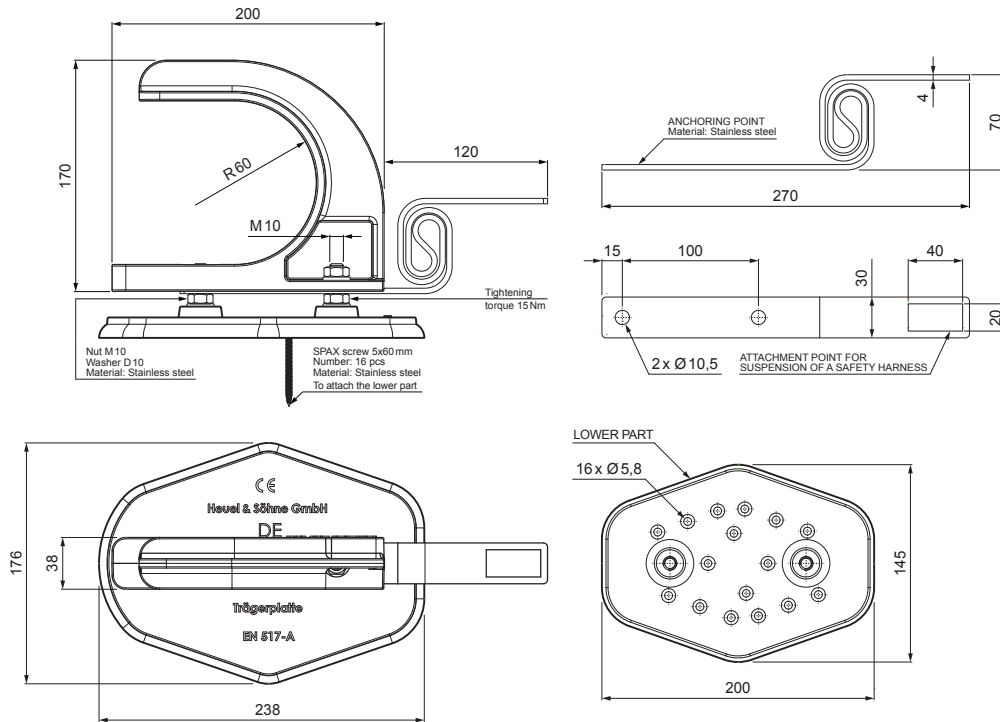

TECHNICAL SHEET

MOUNTING PLATE HOLDER FOR WOODEN LOG SAFETY CATCHA

FALZ-HEU MP DBRP

DETAIL:

1. mounting plate holder for wooden log safety catch
2. wooden log

SSM Aluminium pre-painted W.15 – Mouse grey W.15 – RAL 7005

INDEX	CHANGE	DATE	SIGNATURE	KJG QUALITY	Scan code for 3D model	
MATERIAL BRAND			W.C.	WEIGHT kg	SCALE	
SIZE, SEMI-FINISHED PRODUCTS						
AUXILIARY EQUIPMENT				STN STANDARD	SORTING NUMBER	
ELABORATED BY Ing. Kluska M.				NOTE	POSITION NUMBER	
TESTED BY						
TECHNOLOGIST		TECHNOLOGIST		OLD DRAWING	DRAWING NUMBER	
NAME				Number of sheets		
Mounting plate holder for wooden log safety catch				FALZ-HEU MP DBRP Sheet		