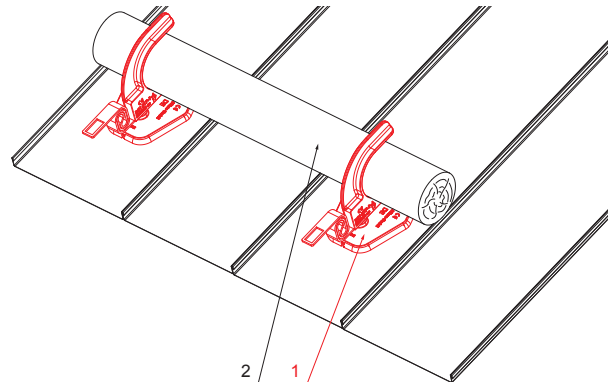

TECHNICAL SHEET

MOUNTING PLATE HOLDER FOR WOODEN LOG SAFETY CATCHA

FALZ-HEU MP DBRP

DETAIL:

1. mounting plate holder for wooden log safety catch
2. wooden log

SSM Aluminium pre-painted W.15 – Mouse grey W.15 – RAL 7005

INDEX	CHANGE	DATE	SIGNATURE	KJG QUALITY	Scan code for 3D model	
MATERIAL BRAND			W.C.	WEIGHT kg	SCALE	
SIZE, SEMI-FINISHED PRODUCTS						
AUXILIARY EQUIPMENT				STN STANDARD	SORTING NUMBER	
ELABORATED BY Ing. Kluska M.				NOTE	POSITION NUMBER	
TESTED BY						
TECHNOLOGIST		TECHNOLOGIST		OLD DRAWING	DRAWING NUMBER	
NAME				Number of sheets		
Mounting plate holder for wooden log safety catch				FALZ-HEU MP DBRP Sheet		