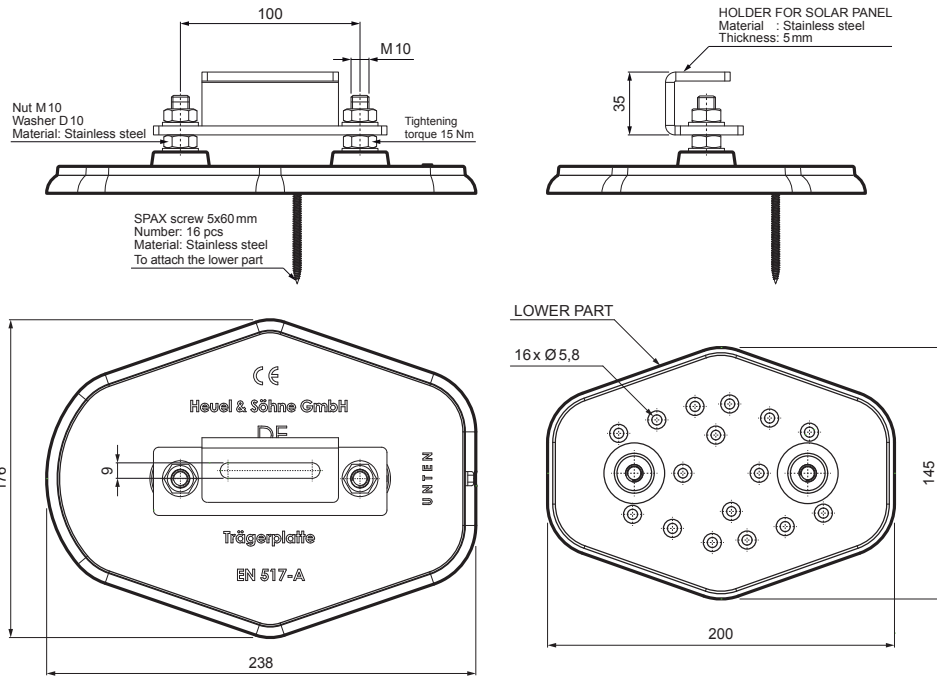

TECHNICAL SHEET

MOUNTING PLATE FOR SOLAR PANEL

FALZ-HEU MP SPL

SSM Aluminium pre-painted W.15 – Mouse grey W.15 – RAL 7005

- DETAIL:**
1. mounting plate for solar panel
 2. solar panel

INDEX	CHANGE	DATE	SIGNATURE			
MATERIAL BRAND			W.C.	WEIGHT kg	SCALE	
SIZE, SEMI-FINISHED PRODUCTS						
AUXILIARY EQUIPMENT				STN STANDARD	SORTING NUMBER	
ELABORATED BY Ing. Kluska M.				NOTE	POSITION NUMBER	
TESTED BY						
TECHNOLOGIST		TECHNOLOGIST		OLD DRAWING	DRAWING NUMBER	
NAME				Number of sheets		
Mounting plate for solar panel				FALZ-HEU MP SPL Sheet		