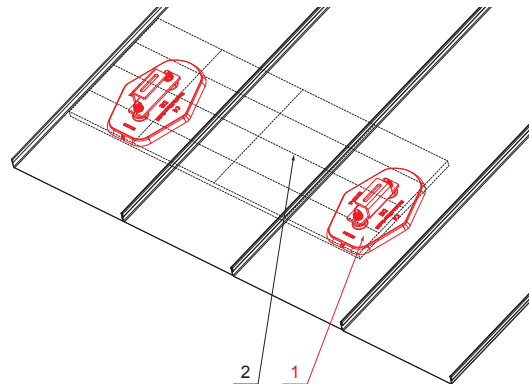

TECHNICAL SHEET

MOUNTING PLATE FOR SOLAR PANEL

FALZ-HEU MP SPL

SSM Aluminium pre-painted W.15 – Mouse grey W.15 – RAL 7005

- DETAIL:**
1. mounting plate for solar panel
 2. solar panel

INDEX	CHANGE	DATE	SIGNATURE			
MATERIAL BRAND			W.C.	WEIGHT kg	SCALE	
SIZE, SEMI-FINISHED PRODUCTS						
AUXILIARY EQUIPMENT				STN STANDARD	SORTING NUMBER	
ELABORATED BY Ing. Kluska M.				NOTE	POSITION NUMBER	
TESTED BY						
TECHNOLOGIST		TECHNOLOGIST		OLD DRAWING	DRAWING NUMBER	
NAME				Number of sheets		
Mounting plate for solar panel				FALZ-HEU MP SPL Sheet		