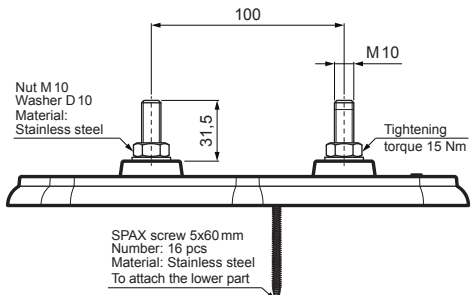

# TECHNICAL SHEET

# FALZ-HEU MP ZPL

**DETAIL:**  
1. mounting plate basic

**SSM** Aluminium pre-painted W.15 – Mouse grey W.15 – RAL 7005

INDEX	CHANGE	DATE	SIGNATURE	<b>KJG</b> QUALITY	Scan code for 3D model	QR CODE
MATERIAL BRAND			W.C.	WEIGHT kg	SCALE	
SIZE, SEMI-FINISHED PRODUCTS				STN STANDARD	SORTING NUMBER	
AUXILIARY EQUIPMENT				NOTE	POSITION NUMBER	
ELABORATED BY Ing. Kluska M.						
TESTED BY						
TECHNOLOGIST		TECHNOLOGIST		OLD DRAWING	DRAWING NUMBER	
NAME				Number of sheets		
Mounting plate basic				FALZ-HEU MP ZPL Sheet		