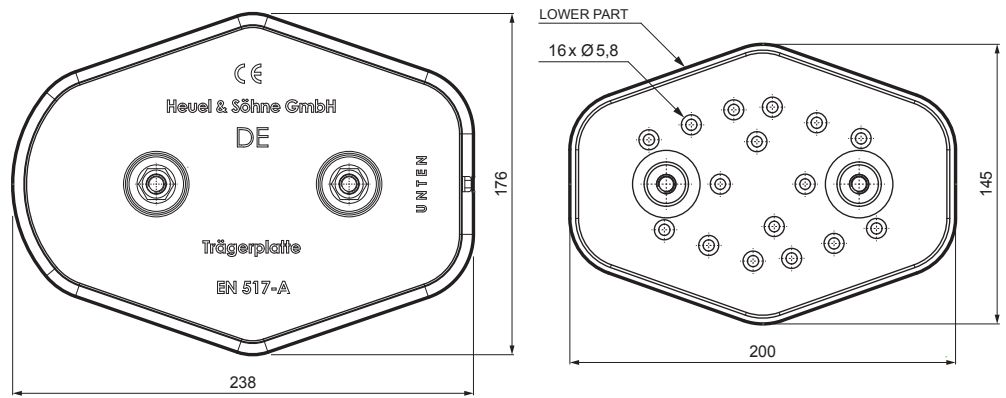

# TECHNICAL SHEET

## MOUNTING PLATE BASIC

# FALZ-HEU MP ZPL

**DETAIL:**  
1. mounting plate basic

**SSM** Aluminium pre-painted W.15 – Mouse grey W.15 – RAL 7005

INDEX	CHANGE	DATE	SIGNATURE	<b>KJG</b> QUALITY	Scan code for 3D model	QR CODE
MATERIAL BRAND			W.C.	WEIGHT kg	SCALE	
SIZE, SEMI-FINISHED PRODUCTS				STN STANDARD	SORTING NUMBER	
AUXILIARY EQUIPMENT				NOTE	POSITION NUMBER	
ELABORATED BY Ing. Kluska M.						
TESTED BY						
TECHNOLOGIST		TECHNOLOGIST		OLD DRAWING	DRAWING NUMBER	
NAME				Number of sheets		
Mounting plate basic				FALZ-HEU MP ZPL Sheet		