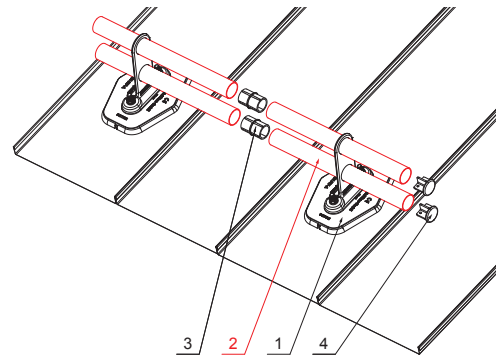

# PIPE FOR SNOW STOPPER

# FALZ-HEU MP RU 40

**DETAIL:**

1. plate for pipe 1 hole
2. pipe for snow stopper
3. PVC pipe coupling black
4. pipe end cap for snow stopper

**DETAIL:**

1. plate for pipe 2 holes
2. pipe for snow stopper
3. PVC pipe coupling black
4. pipe end cap for snow stopper