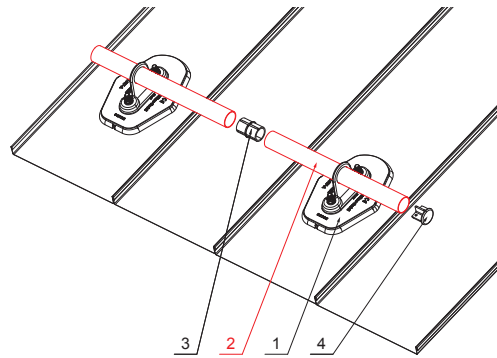

# PIPE FOR SNOW STOPPER

# FALZ-HEU MP RU 40

**DETAIL:**

1. plate for pipe 1 hole
2. pipe for snow stopper
3. PVC pipe coupling black
4. pipe end cap for snow stopper

**DETAIL:**

1. plate for pipe 2 holes
2. pipe for snow stopper
3. PVC pipe coupling black
4. pipe end cap for snow stopper