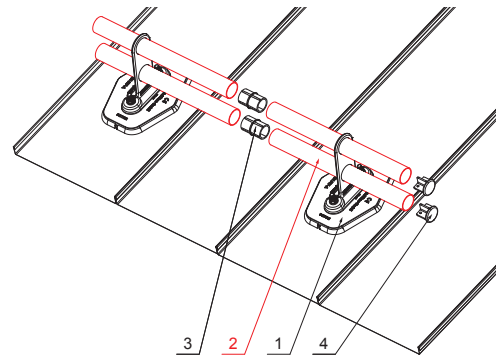

# PIPE FOR SNOW STOPPER

# FALZ-HEU MP RU 40

**DETAIL:**

1. plate for pipe 1 hole
2. pipe for snow stopper
3. PVC pipe coupling black
4. pipe end cap for snow stopper

**DETAIL:**

1. plate for pipe 2 holes
2. pipe for snow stopper
3. PVC pipe coupling black
4. pipe end cap for snow stopper

Aluminium pre-painted W.15 – Testa di Moro W.15 – RAL 8028

INDEX	CHANGE	DATE	SIGNATURE		
MATERIAL BRAND			W.C.	WEIGHT kg	SCALE
SIZE, SEMI-FINISHED PRODUCTS				STN STANDARD	SORTING NUMBER
AUXILIARY EQUIPMENT				NOTE	POSITION NUMBER
ELABORATED BY Ing. Kluska M.					
TESTED BY		TECHNOLOGIST		OLD DRAWING	DRAWING NUMBER
NAME				Number of sheets	
Pipe for snow stopper				FALZ-HEU MP RU 40 Sheet	