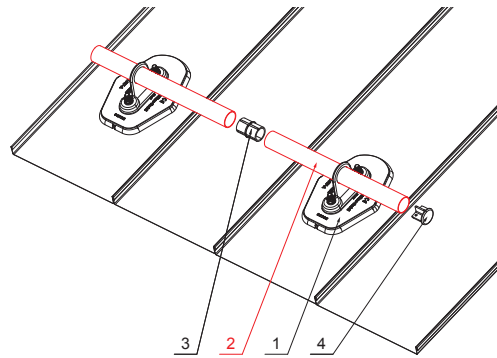

# PIPE FOR SNOW STOPPER

# FALZ-HEU MP RU 40

**DETAIL:**

1. plate for pipe 1 hole
2. pipe for snow stopper
3. PVC pipe coupling black
4. pipe end cap for snow stopper

**DETAIL:**

1. plate for pipe 2 holes
2. pipe for snow stopper
3. PVC pipe coupling black
4. pipe end cap for snow stopper

Aluminium pre-painted W.15 – Testa di Moro W.15 – RAL 8028

INDEX	CHANGE	DATE	SIGNATURE		
MATERIAL BRAND			W.C.	WEIGHT kg	SCALE
SIZE, SEMI-FINISHED PRODUCTS				STN STANDARD	SORTING NUMBER
AUXILIARY EQUIPMENT				NOTE	POSITION NUMBER
ELABORATED BY Ing. Kluska M.					
TESTED BY		TECHNOLOGIST		OLD DRAWING	DRAWING NUMBER
NAME				Number of sheets	
Pipe for snow stopper				FALZ-HEU MP RU 40 Sheet	