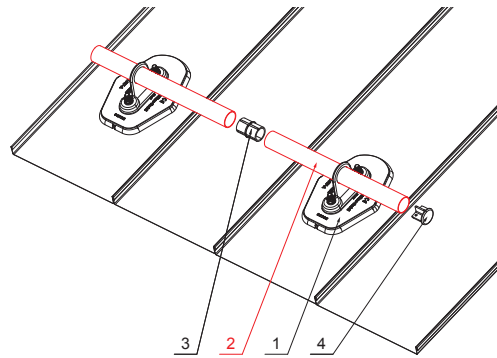

TECHNICAL SHEET

PIPE FOR SNOW STOPPER

FALZ-HEU MP RU 40

DETAIL:

- 1. plate for pipe 1 hole
- 2. pipe for snow stopper
- 3. PVC pipe coupling black
- 4. pipe end cap for snow stopper

DETAIL:

- 1. plate for pipe 2 holes
- 2. pipe for snow stopper
- 3. PVC pipe coupling black
- 4. pipe end cap for snow stopper

SSM Aluminium pre-painted W.15 – Mouse grey W.15 – RAL 7005

INDEX	CHANGE	DATE	SIGNATURE	KJG QUALITY	Scan code for 3D model	
MATERIAL BRAND			W.C.	WEIGHT kg	SCALE	
SIZE, SEMI-FINISHED PRODUCTS				STN STANDARD	SORTING NUMBER	
AUXILIARY EQUIPMENT				NOTE	POSITION NUMBER	
ELABORATED BY Ing. Kluska M.						
TESTED BY						
TECHNOLOGIST		TECHNOLOGIST		OLD DRAWING	DRAWING NUMBER	
NAME			Pipe for snow stopper		Number of sheets	
					FALZ-HEU MP RU 40	
					Sheet	