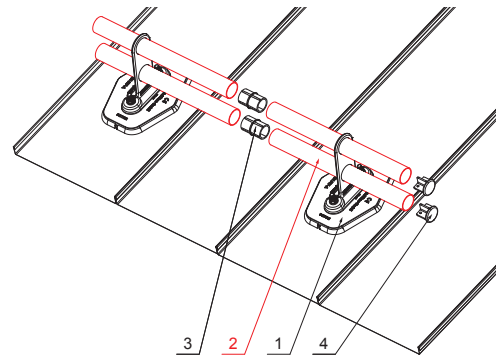

TECHNICAL SHEET

PIPE FOR SNOW STOPPER

FALZ-HEU MP RU 40

DETAIL:

- 1. plate for pipe 1 hole
- 2. pipe for snow stopper
- 3. PVC pipe coupling black
- 4. pipe end cap for snow stopper

DETAIL:

- 1. plate for pipe 2 holes
- 2. pipe for snow stopper
- 3. PVC pipe coupling black
- 4. pipe end cap for snow stopper

SSM Aluminium pre-painted W.15 – Mouse grey W.15 – RAL 7005

INDEX	CHANGE	DATE	SIGNATURE	KJG QUALITY	Scan code for 3D model	
MATERIAL BRAND			W.C.	WEIGHT kg	SCALE	
SIZE, SEMI-FINISHED PRODUCTS				STN STANDARD	SORTING NUMBER	
AUXILIARY EQUIPMENT				NOTE	POSITION NUMBER	
ELABORATED BY Ing. Kluska M.						
TESTED BY						
TECHNOLOGIST		TECHNOLOGIST		OLD DRAWING	DRAWING NUMBER	
NAME			Pipe for snow stopper		Number of sheets	
					FALZ-HEU MP RU 40	
					Sheet	