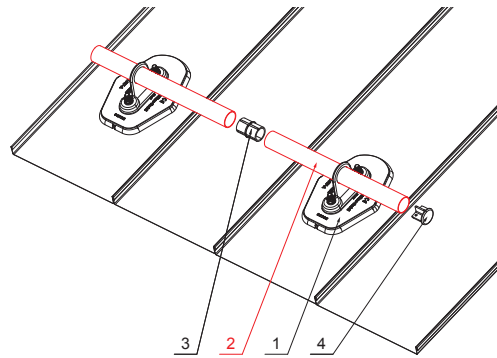

TECHNICAL SHEET

PIPE FOR SNOW STOPPER

FALZ-HEU MP RU 40

DETAIL:

1. plate for pipe 1 hole
2. pipe for snow stopper
3. PVC pipe coupling black
4. pipe end cap for snow stopper

DETAIL:

1. plate for pipe 2 holes
2. pipe for snow stopper
3. PVC pipe coupling black
4. pipe end cap for snow stopper

SSM Aluminium pre-painted W.15 – Mouse grey W.15 – RAL 7005

INDEX	CHANGE	DATE	SIGNATURE	KJG QUALITY	Scan code for 3D model	
MATERIAL BRAND			W.C.	WEIGHT kg	SCALE	
SIZE, SEMI-FINISHED PRODUCTS				STN STANDARD	SORTING NUMBER	
AUXILIARY EQUIPMENT				NOTE	POSITION NUMBER	
ELABORATED BY Ing. Kluska M.				OLD DRAWING	DRAWING NUMBER	
TESTED BY			TECHNOLOGIST			
NAME			Pipe for snow stopper		Number of sheets	
					FALZ-HEU MP RU 40 Sheet	