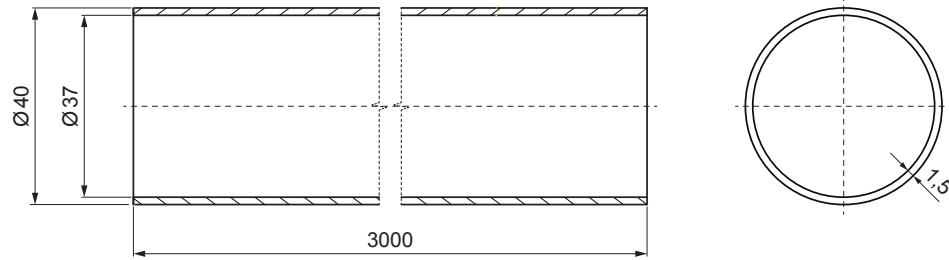

TECHNICAL SHEET

PIPE FOR SNOW STOPPER

FALZ-HEU MP RU 40

DETAIL:

1. plate for pipe 1 hole
2. pipe for snow stopper
3. PVC pipe coupling black
4. pipe end cap for snow stopper

DETAIL:

1. plate for pipe 2 holes
2. pipe for snow stopper
3. PVC pipe coupling black
4. pipe end cap for snow stopper

SSM Aluminium pre-painted W.15 – Mouse grey W.15 – RAL 7005

INDEX	CHANGE	DATE	SIGNATURE	KJG QUALITY	Scan code for 3D model	
MATERIAL BRAND			W.C.	WEIGHT kg	SCALE	
SIZE, SEMI-FINISHED PRODUCTS				STN STANDARD	SORTING NUMBER	
AUXILIARY EQUIPMENT				NOTE	POSITION NUMBER	
ELABORATED BY Ing. Kluska M.				OLD DRAWING	DRAWING NUMBER	
TESTED BY			TECHNOLOGIST			
NAME			Pipe for snow stopper		Number of sheets	
					FALZ-HEU MP RU 40 Sheet	