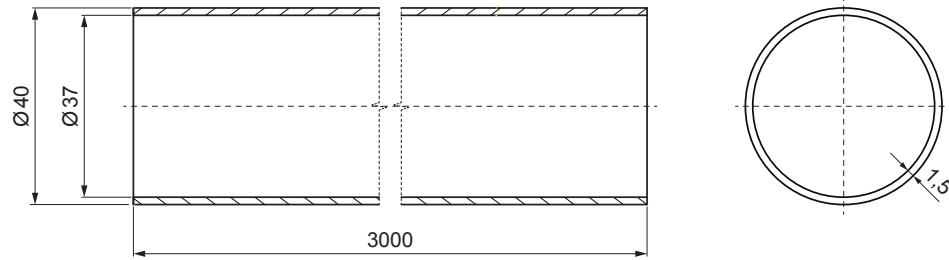

TECHNICAL SHEET

PIPE FOR SNOW STOPPER

FALZ-HEU MP RU 40

DETAIL:

- 1. plate for pipe 1 hole
- 2. pipe for snow stopper
- 3. PVC pipe coupling black
- 4. pipe end cap for snow stopper

DETAIL:

- 1. plate for pipe 2 holes
- 2. pipe for snow stopper
- 3. PVC pipe coupling black
- 4. pipe end cap for snow stopper

SSM Aluminium pre-painted W.15 – Mouse grey W.15 – RAL 7005

INDEX	CHANGE	DATE	SIGNATURE	KJG QUALITY	Scan code for 3D model	
MATERIAL BRAND			W.C.	WEIGHT kg	SCALE	
SIZE, SEMI-FINISHED PRODUCTS				STN STANDARD	SORTING NUMBER	
AUXILIARY EQUIPMENT				NOTE	POSITION NUMBER	
ELABORATED BY Ing. Kluska M.						
TESTED BY						
TECHNOLOGIST		TECHNOLOGIST		OLD DRAWING	DRAWING NUMBER	
NAME			Pipe for snow stopper		Number of sheets	
					FALZ-HEU MP RU 40	
					Sheet	