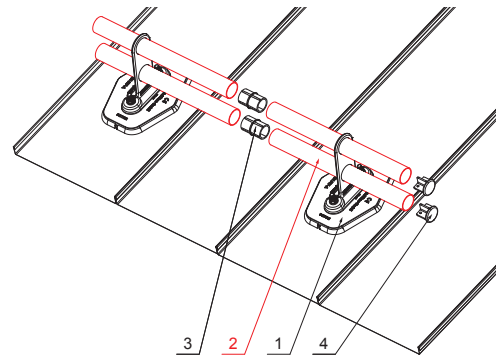

TECHNICAL SHEET

PIPE FOR SNOW STOPPER

FALZ-HEU MP RU 40

DETAIL:

1. plate for pipe 1 hole
2. pipe for snow stopper
3. PVC pipe coupling black
4. pipe end cap for snow stopper

DETAIL:

1. plate for pipe 2 holes
2. pipe for snow stopper
3. PVC pipe coupling black
4. pipe end cap for snow stopper

SSM Aluminium pre-painted W.15 – Mouse grey W.15 – RAL 7005

INDEX	CHANGE	DATE	SIGNATURE	KJG QUALITY	Scan code for 3D model	
MATERIAL BRAND			W.C.	WEIGHT kg	SCALE	
SIZE, SEMI-FINISHED PRODUCTS				STN STANDARD	SORTING NUMBER	
AUXILIARY EQUIPMENT				NOTE	POSITION NUMBER	
ELABORATED BY Ing. Kluska M.				OLD DRAWING	DRAWING NUMBER	
TESTED BY			TECHNOLOGIST			
NAME			Pipe for snow stopper		Number of sheets	
					FALZ-HEU MP RU 40 Sheet	